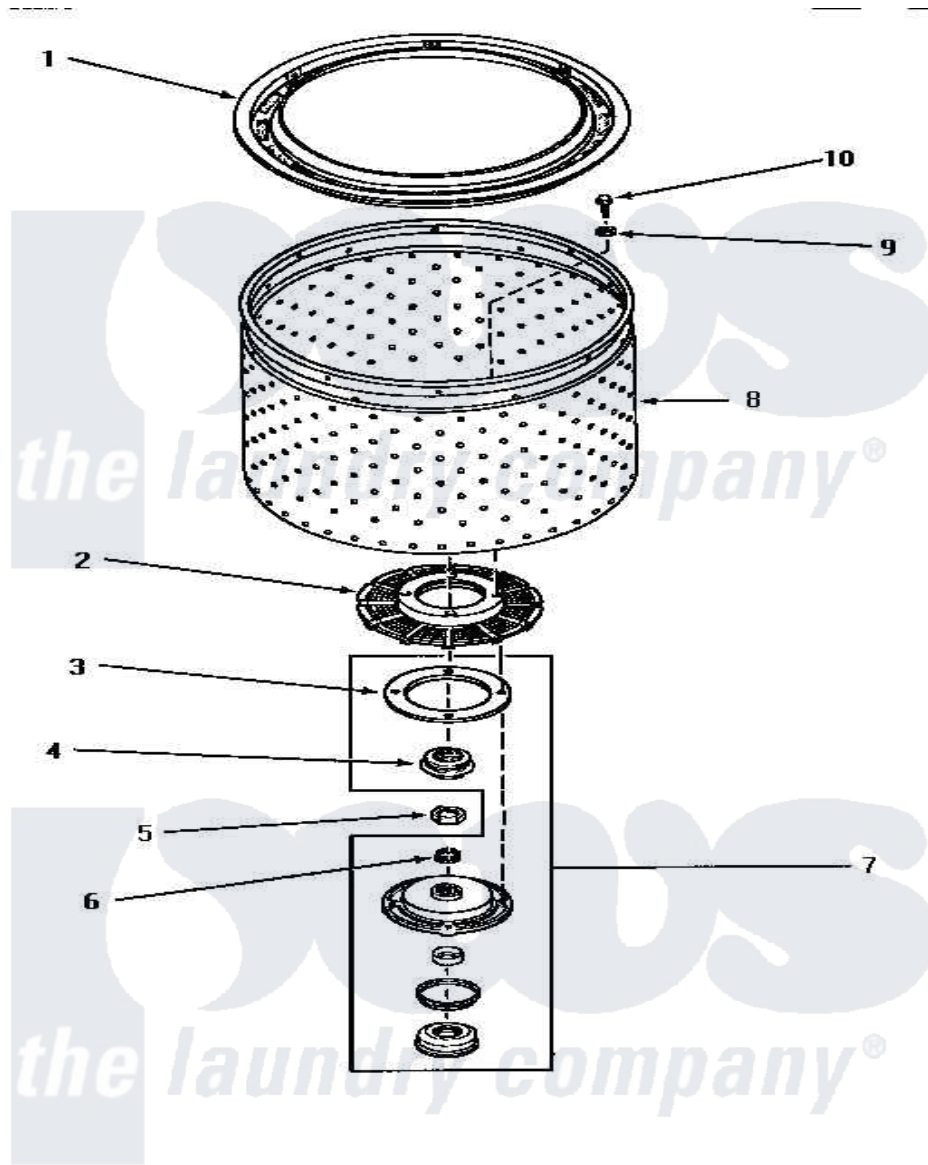

Amana NA5531 09 - LINT FILTER, WASHTUB & HUB

LINT FILTER, WASHTUB AND HUB

Amana Residential Amana NA5531 Washer Parts Parts Diagram 09 - LINT FILTER, WASHTUB & HUB
 Click on the part number to view part

Item	Original Part Number	Replaced By	Status	Part Description
1	30944	33521		Filter Lin/Clothes Guard
2	32998	39371		Filter Lin
3	27125	39122		Gasket, Washtub
4	Y00000000		Not Available	SEE NOTE SEAL HEAD -- (INCLUDED WITH 442P3 KIT)
5	Y29220	40016301		Nut, Lock
6	29728	40008301		Insert, Spline
7	495P3	R9900552		Hub And Seal
8	28138		Not Available	WASHTUB, STAINLESS STEEL
"	29074	39252P		Wash Tub
"	33295	39252P		Wash Tub
"	33245			Washtub, Stainless Steel
9	28094			Gasket
10	27202	W1011678Z		Screw