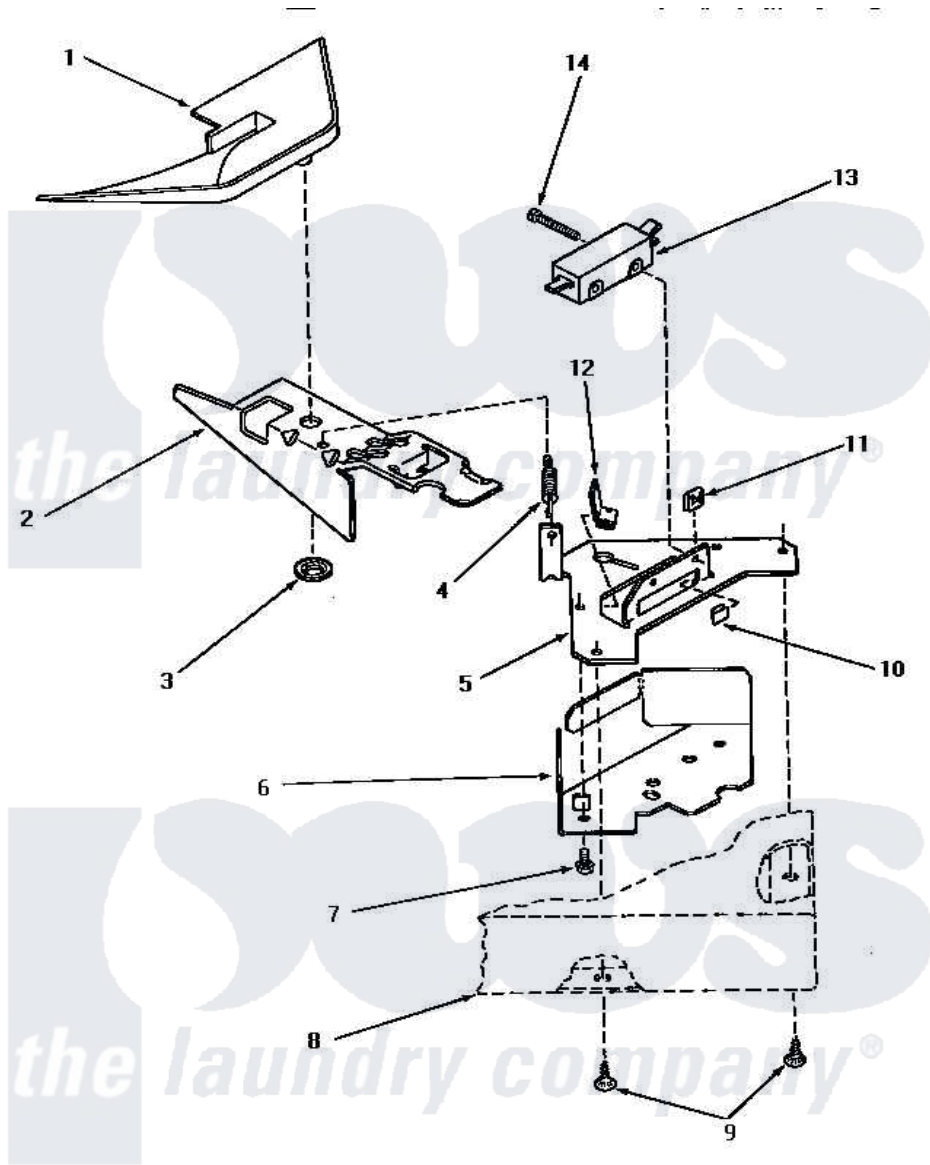

Amana NA5531 10 - LOADING DOOR SWITCH & BRACKET ASSY

LOADING DOOR SWITCH AND BRACKET ASSEMBLY

Amana [Residential Amana NA5531 Washer Parts](#) Parts Diagram 10 - LOADING DOOR SWITCH & BRACKET ASSY
 Click on the part number to view part

Item	Original Part Number	Replaced By	Status	Part Description
1	29042		Not Available	SHIELD,LID SWITCH
2	27602			Lever, Out-Of-Bal Switch
3	29043			Nut, Push
4	27603			Spring, Switch Lever
5	27250		Not Available	BRACKET,OUT-OF-BAL SWI
6	33086		Not Available	ENCLOSURE,LID SWITCH
7	23222	3177991		Screw
8	Y00000000		Not Available	SEE NOTE CABINET TOP
9	28193			Screw, 8-1/2 Tapping W/
10	27610			Clip, U
11	27248		Not Available	NUT,SPEED U-TYPE
12	Y27837			Clip, Speed-"U" Type
13	27249		Not Available	SWITCH
14	Q6516		Not Available	SCREW,6-32 X 1 ROUND H