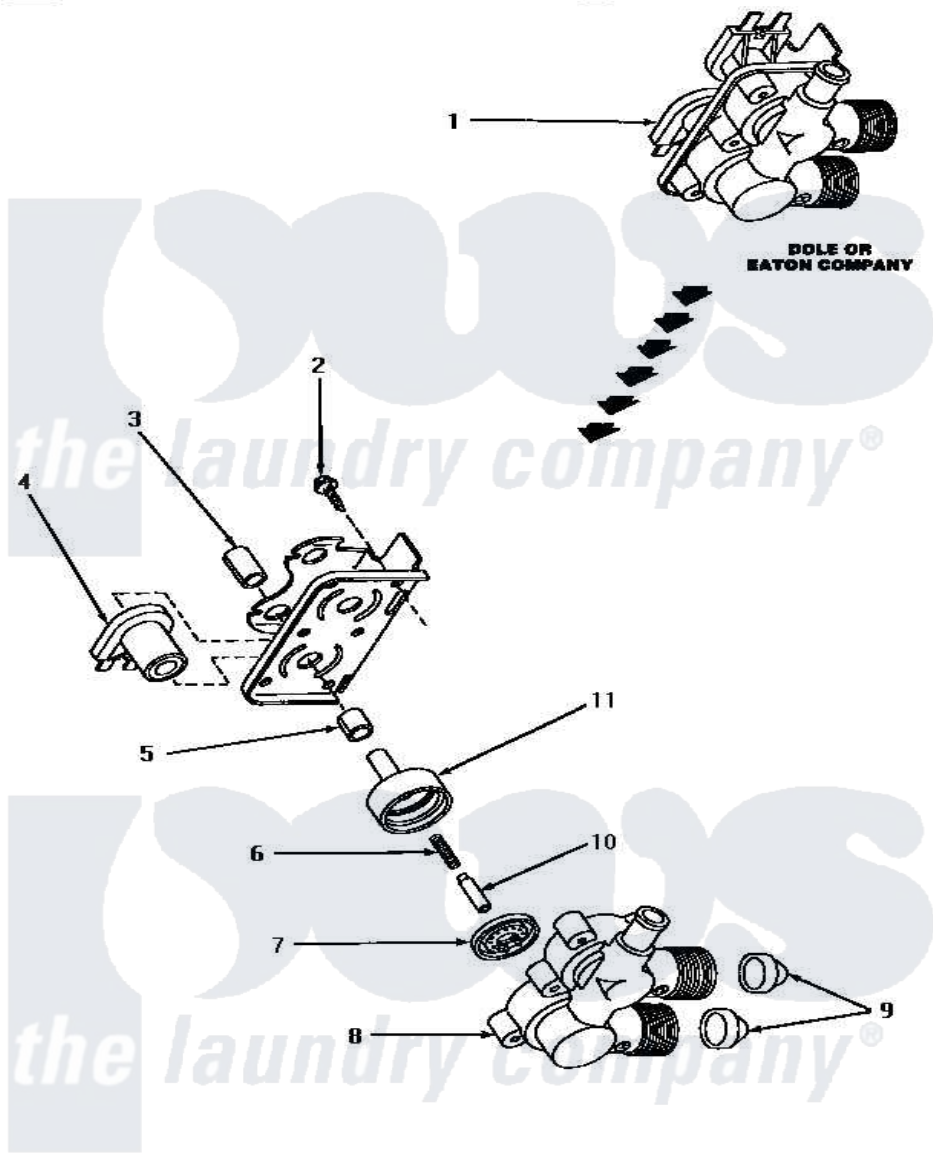

Amana NA5531 11 - MIXING VALVE ASSY

**MIXING VALVE ASSEMBLY
(Dole or Eaton Company)**

Amana [Residential Amana NA5531 Washer Parts](#) Parts Diagram 11 - MIXING VALVE ASSY
[Click on the part number to view part](#)

Item	Original Part Number	Replaced By	Status	Part Description
1	27156	33930		Valve, Mixing
2	25817C		Not Available	SCREW
3	24128		Not Available	SLEEVE, LONG
4	24126	33930		Valve, Mixing
5	24129		Not Available	SLEEVE, SHORT
6	24131		Not Available	SPRING
7	24134		Not Available	DIAPHRAGM
8	Y24159	33930		Valve, Mixing
9	24122	22002960		Strainer, Washer Inlet
10	24132		Not Available	ARMATURE
11	24130			Guide, Armature