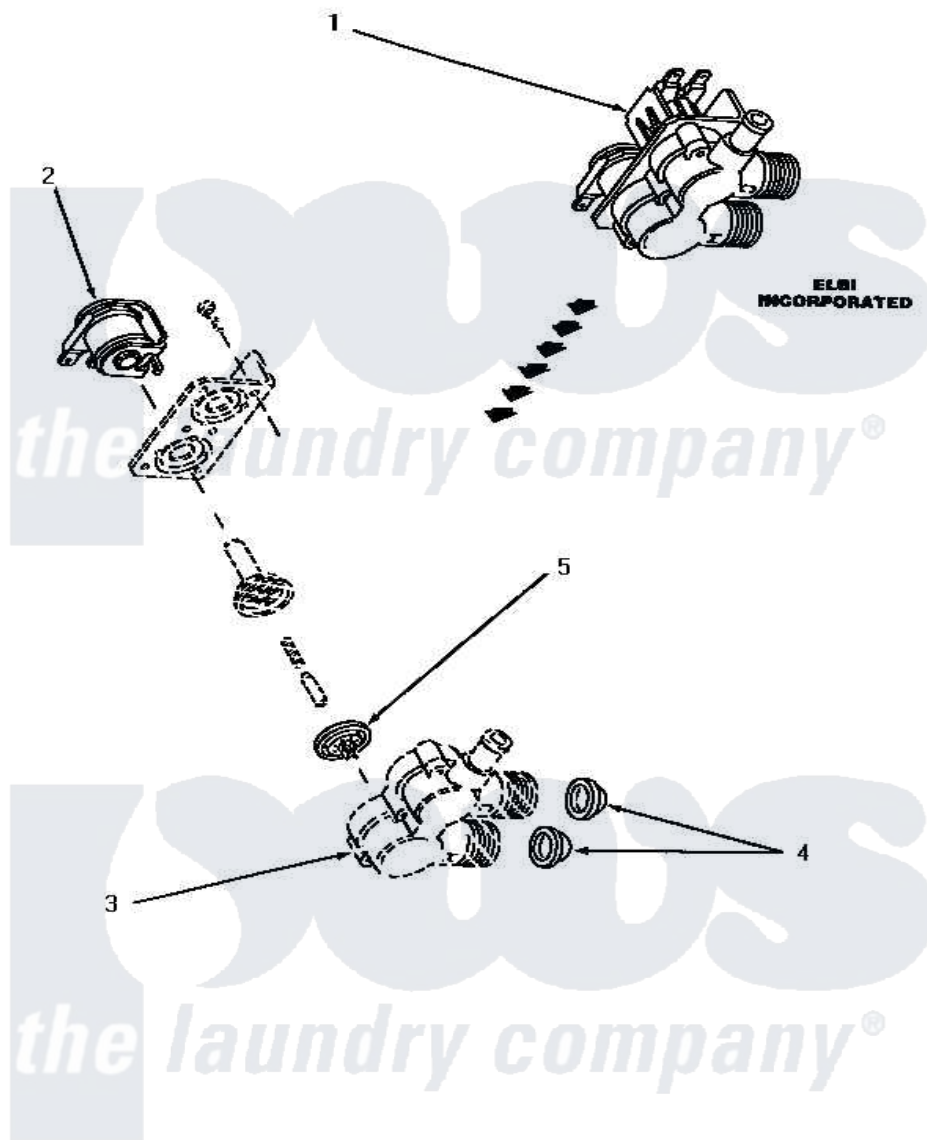

# Amana NA5531 12 - MIXING VALVE ASSY

## MIXING VALVE ASSEMBLY (Elbi Incorporated)

Amana [Residential Amana NA5531 Washer Parts](#) Parts Diagram 12 - MIXING VALVE ASSY  
 Click on the part number to view part

Item	Original Part Number	Replaced By	Status	Part Description
1	27156	<a href="#">33930</a>		Valve, Mixing
2	33084		Not Available	SOLENOID,MIXING VALVE
3	Y00000000		Not Available	SEE NOTE VALVE BODY -- (RED)
4	24122	<a href="#">22002960</a>		Strainer, Washer Inlet
5	33079		Not Available	DIAPHRAM,MIXING VALVE-