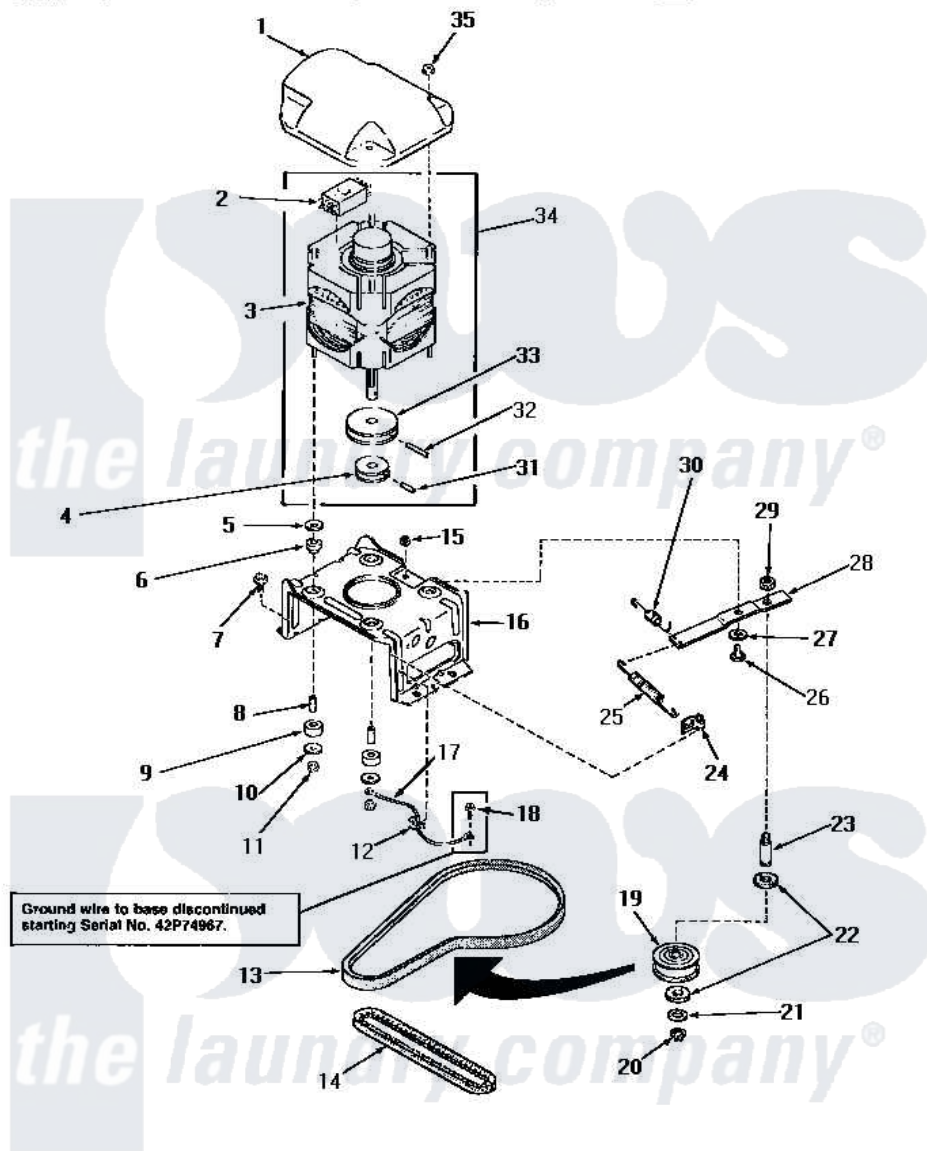

# Amana NA5531 13 - MOTOR, MTG BRACKET, BELTS & IDLER ASSY

## MOTOR, MOUNTING BRACKET, BELTS AND IDLER ASSEMBLY

Amana [Residential Amana NA5531 Washer Parts](#) Parts Diagram 13 - MOTOR, MTG BRACKET, BELTS & IDLER ASSY

[Click on the part number to view part](#)

Item	Original Part Number	Replaced By	Status	Part Description
1	<a href="#">27136</a>			Shield, Motor
2	30897A	<a href="#">30897AP</a>		Switch- MO
"	24140		Not Available	SWITCH,MOTOR
3	30897	<a href="#">27179P</a>		Motor-Drve
4	Y27104		Not Available	PULLEY,MOTOR
5	03888		Not Available	WASHER
6	<a href="#">01952A</a>			Mounting, Rubber
7	Y31645	<a href="#">27001200</a>		Screw
8	27181		Not Available	SPACER,MOTOR
9	01953		Not Available	WASHER,LOWER MOTOR MOU
10	03888		Not Available	WASHER
11	<a href="#">23604</a>			Nut, Hex 10-32 Lock
12	Y00161	<a href="#">B5733302</a>		Clip, Ground
13	<a href="#">28808</a>			Belt, Agitate And Spin
14	<a href="#">27155</a>			Belt, Pump
15	52566	<a href="#">27001225</a>		Nut, Jam Mid Lock 1/4-20

16	<a href="#">28791</a>		Bracket, Motor Mount
17	Y00000000	Not Available	SEE NOTE GROUND WIRE, GREEN
18	26592	Not Available	HEX HEAD SCREW
19	28800	Not Available	WHEEL, IDLER
20	<a href="#">23748</a>		Ring, Retaining
21	<a href="#">52549</a>		Washer, 501 ID X3/4 Odx
22	<a href="#">Y29443</a>		Washer, Felt
23	<a href="#">28802</a>		Shaft, Idler
24	<a href="#">28849</a>		Clip, Spring
25	28807	<a href="#">37366</a>	Spring, Idler
26	27229	<a href="#">40038901</a>	Screw, 1/4-20
27	81392	<a href="#">40054701</a>	Washer
28	31054	<a href="#">40041002</a>	Lever, Idler
29	28803	<a href="#">2221070</a>	Clamp, Nylon
30	30620	Not Available	SPRING, IDLER LEVER HEL
31	<a href="#">10416</a>		Pin, Roll
32	<a href="#">23750</a>		Pin, Roll
33	27171	Not Available	PULLEY, MOTOR
34	27658	<a href="#">27179P</a>	Motor-Drive
35	<a href="#">27201</a>		Locknut
NI	20605	Not Available	LUBE, HI TEMPERATURE-56
"	258P3	Not Available	KIT, CAPACITOR