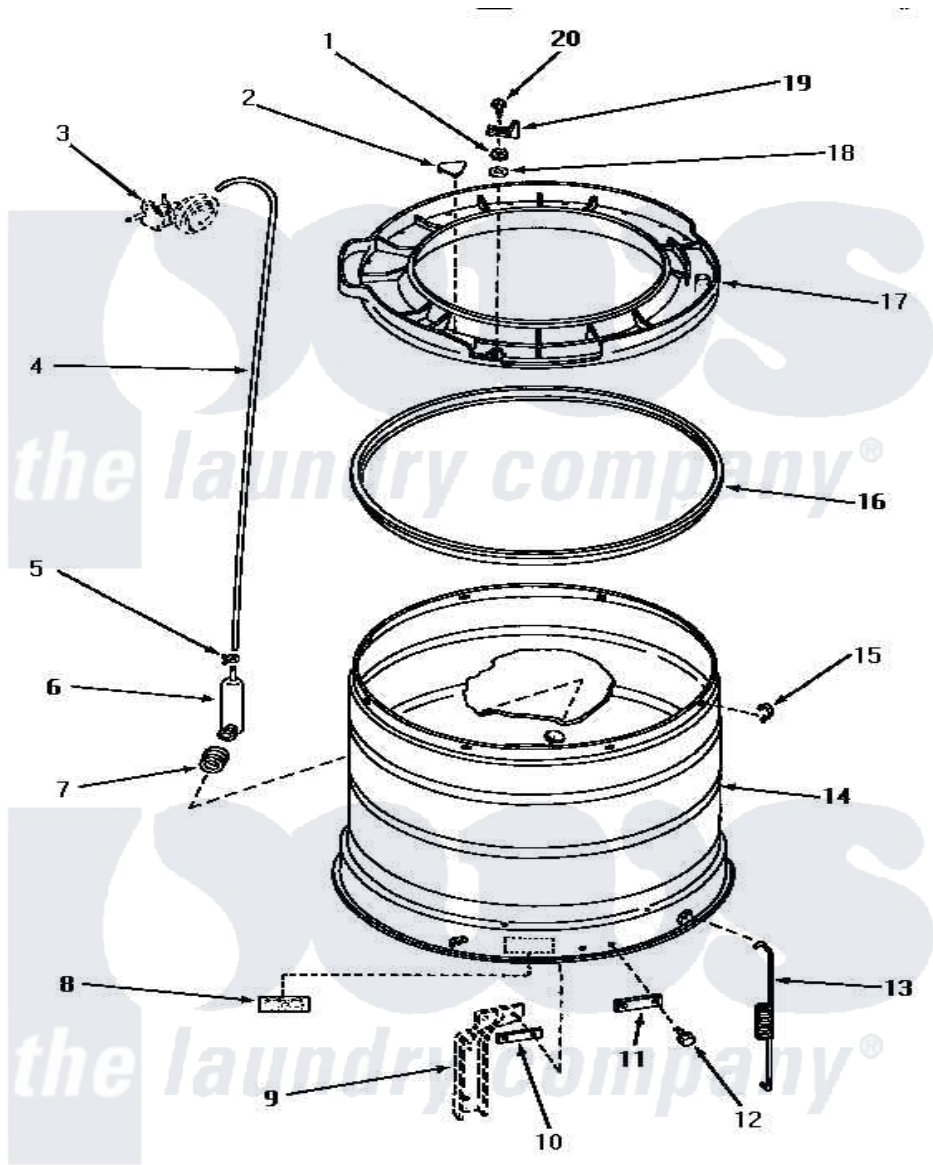

# Amana NA5531 14 - OUTER TUB, COVER & PRESSURE HOSE

## OUTER TUB, COVER AND PRESSURE HOSE

Amana [Residential Amana NA5531 Washer Parts](#) Parts Diagram 14 - OUTER TUB, COVER & PRESSURE HOSE  
 Click on the part number to view part

Item	Original Part Number	Replaced By	Status	Part Description
1	<a href="#">03815</a>			Lockwasher, No.10 Ext Shk
2	29901		Not Available	PLUG,SNAP-IN-OUTER TUB
3	Y00000000		Not Available	SEE NOTE PRESSURE SWITCH
4	29213	<a href="#">39125</a>		Tubing 31
5	Y22294	<a href="#">596669</a>		Clamp, Manifold
6	30243	<a href="#">40008501</a>		Assembly, Pressure Bulb
7	29175	<a href="#">40037801</a>		Grommet
8	Y27195		Not Available	STICKER
9	Y00000000		Not Available	SEE NOTE SUPPORT LEG
10	<a href="#">27927</a>			Plate, Leg .032
11	<a href="#">27926</a>			Plate, Leg .063
12	27205	<a href="#">40128701</a>		Screw, 5/16-18 X .50
13	<a href="#">27239</a>			Spring, Leg
14	30508		Not Available	TUB,OUTER
"	30509		Not Available	OUTER TUB
15	Y27017		Not Available	CLIP,SPRING

16	<a href="#">27184</a>		Gasket, Tub Cover
17	31141	<a href="#">31153</a>	Cover Outer Tub
18	23425	Not Available	WASHER,7/32IDX7/16ODX.
19	<a href="#">27247</a>		Trigger, Out-Of-Bal Swi
20	27523	Not Available	SCREW