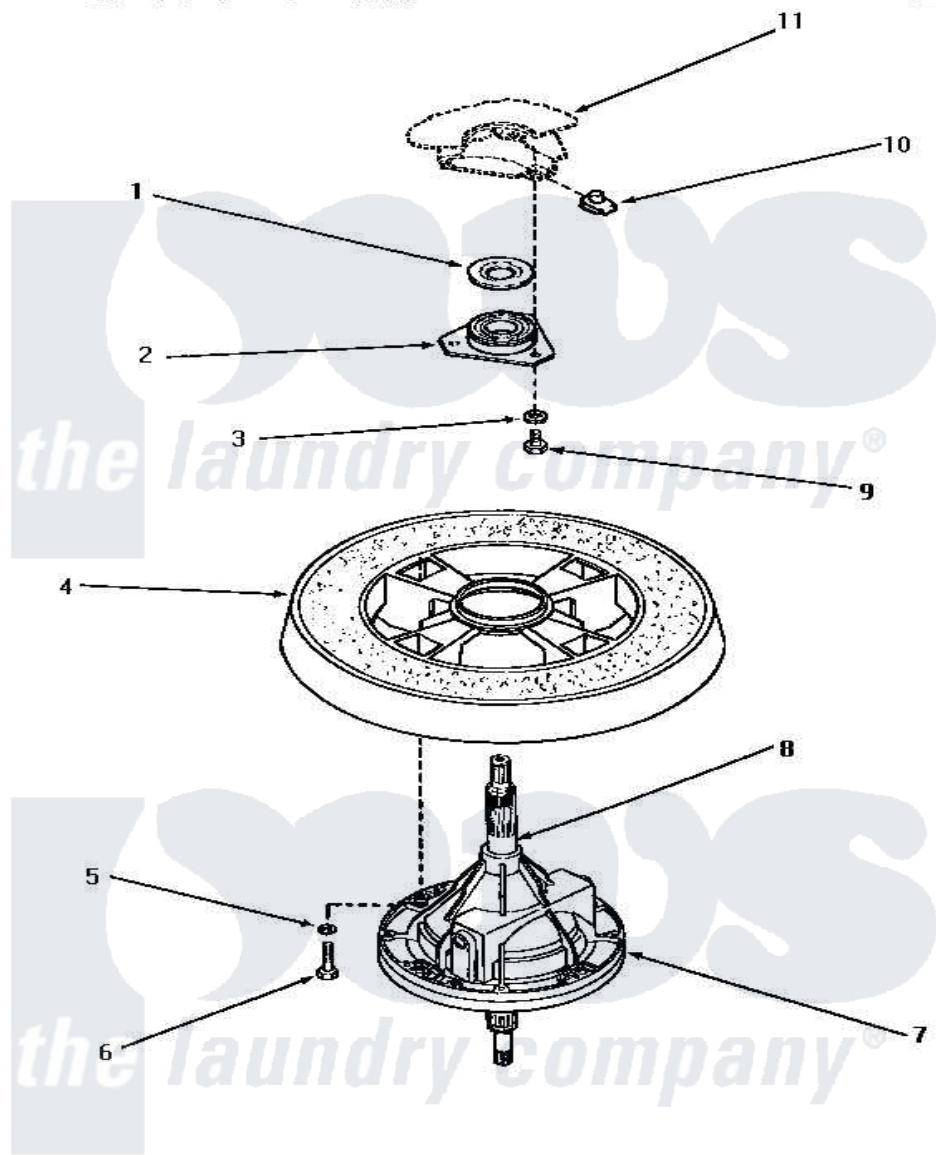

Amana NA5531 19 - TRANSMISSION ASSY & BALANCE RING

TRANSMISSION ASSEMBLY AND BALANCE RING

Amana [Residential Amana NA5531 Washer Parts](#) Parts Diagram 19 - TRANSMISSION ASSY & BALANCE RING
 Click on the part number to view part

Item	Original Part Number	Replaced By	Status	Part Description
1	27187			Flinger
2	27182	40004201P		Main Bearing Assembly
3	04366			Lockwasher, 5/16intshkp
4	Y29117		Not Available	ASSY, BALANCE RING-COMPL
5	02431			Lockwasher, 1/4 Ext Shk
6	27200		Not Available	CAP SCREW
7	33227	33227P		Assembly- Tran
8	27604P			Never-Seeze 1 Oz Tube
9	01355		Not Available	SCREW
10	27222			Nut, Retainer 5/16-18
11	Y00000000		Not Available	SEE NOTE OUTER TUB