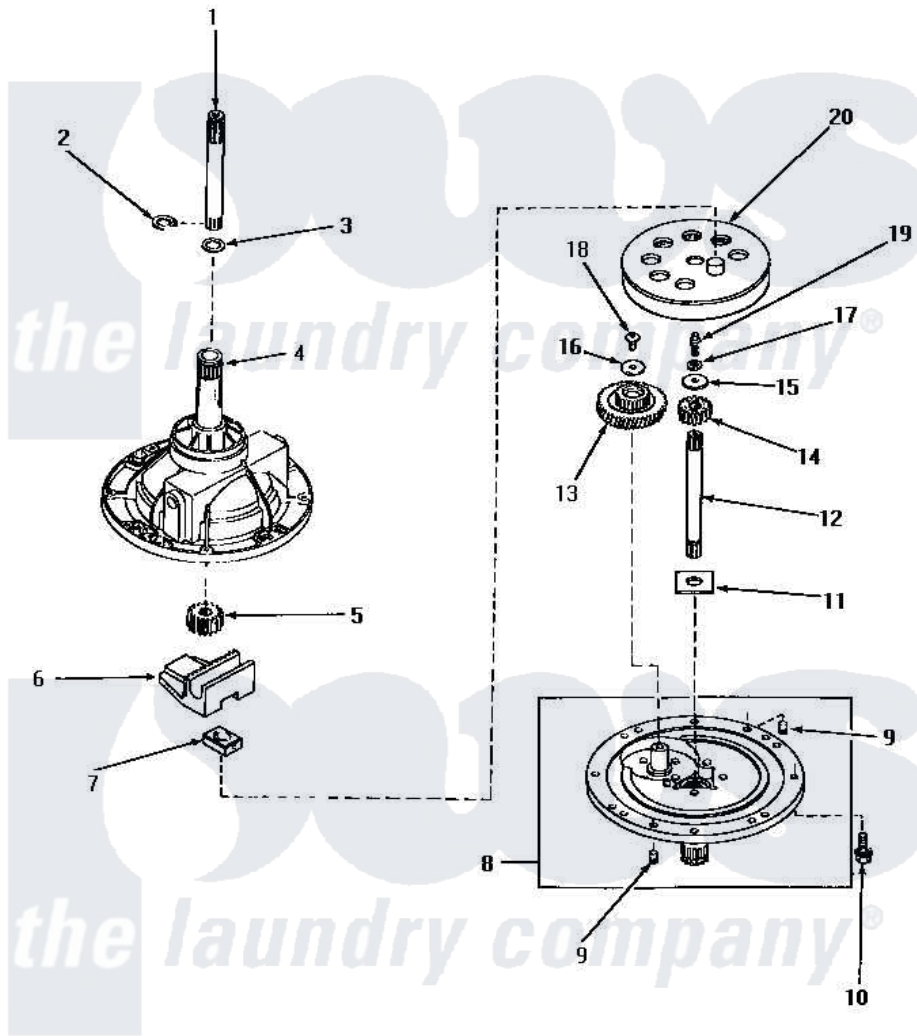

Amana NA5721 01 - 30978 TRANSMISSION ASSY COMPONENTS

COMPONENTS FOR 30978 TRANSMISSION ASSEMBLY

Amana [Residential Amana NA5721 Washer Parts](#) Parts Diagram 01 - 30978 TRANSMISSION ASSY COMPONENTS

[Click on the part number to view part](#)

Item	Original Part Number	Replaced By	Status	Part Description
1	29134	Y36570		Shaft, Output
2	27197			Ring, Retaining
3	20212	35092		Washer, 3628id X 1.00 X .056
4	30037		Not Available	ASSY, TRANSMISSION CASExREPLACE
5	27003			Pinion, Agitator
6	Y31526			Rack
7	26493			Slide
8	30945		Not Available	ASSY, TRANSMISSION COVExREPLACE
9	27172			Pin, Dowel
10	31709		Not Available	SCREW, 1/4-20X1 HX SER/
11	27016			Washer
12	27081	27081P		Shaft Input Package
13	29161			Gear, Reduction
14	Y29160			Pinion, Drive
15	26509	40041501		Washer

16	29260	Not Available	WASHER
17	21456		Lockwasher, 1/4 Intshkp
18	29273		Screw, 1/4-20 X 3/8
19	27030	Not Available	SCREW, 1/4-20 SPECIAL
20	26577		Assembly, Gear And Stud
NI	28434P	Not Available	LOCTITE
"	27243P		Oil, CW Transmission F-