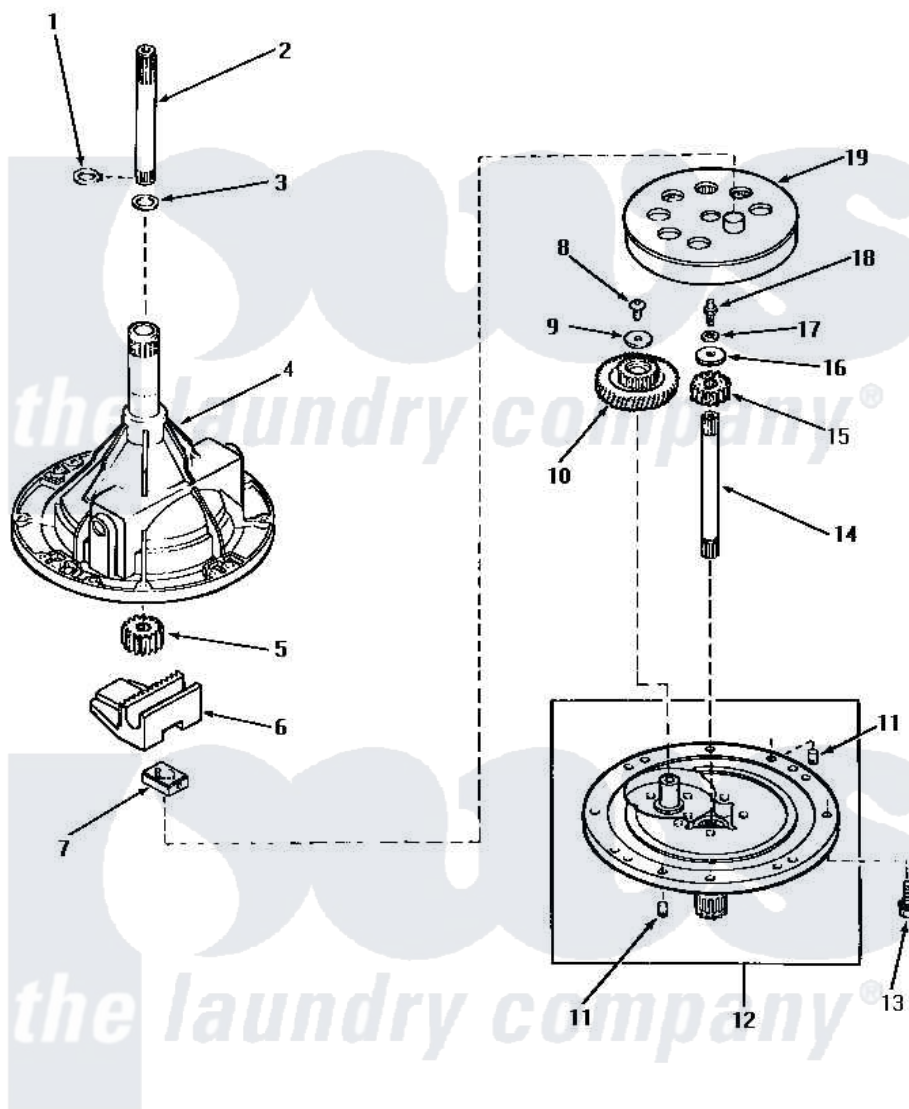

Amana NA5721 02 - 33227 TRANSMISSION ASSY COMPONENTS

COMPONENTS FOR 33227 TRANSMISSION ASSEMBLY

Amana [Residential Amana NA5721 Washer Parts](#) Parts Diagram 02 - 33227 TRANSMISSION ASSY COMPONENTS

[Click on the part number to view part](#)

Item	Original Part Number	Replaced By	Status	Part Description
1	27197			Ring, Retaining
2	29134	Y36570		Shaft, Output
3	20212	35092		Washer, 3628id X 1.00 X .056
4	33223		Not Available	ASSY, TRANSMISSION CASE
5	27003			Pinion, Agitator
6	Y31526			Rack
7	26493			Slide
8	29273			Screw, 1/4-20 X 3/8
9	29260		Not Available	WASHER
10	29161			Gear, Reduction
11	27172			Pin, Dowel
12	33214		Not Available	TRANSMISSION COVER ASSEMBLY
13	32814		Not Available	SCREW, 1/4-20X7/8 SERRA
14	27081	27081P		Shaft Input Package
15	Y29160			Pinion, Drive
16	26509	40041501		Washer

17	21456		Lockwasher, 1/4 Intshkp
18	27030	Not Available	SCREW, 1/4-20 SPECIAL
19	26577		Assembly, Gear And Stud
NI	27243P		Oil, CW Transmission F-
"	28434P	Not Available	LOCTITE