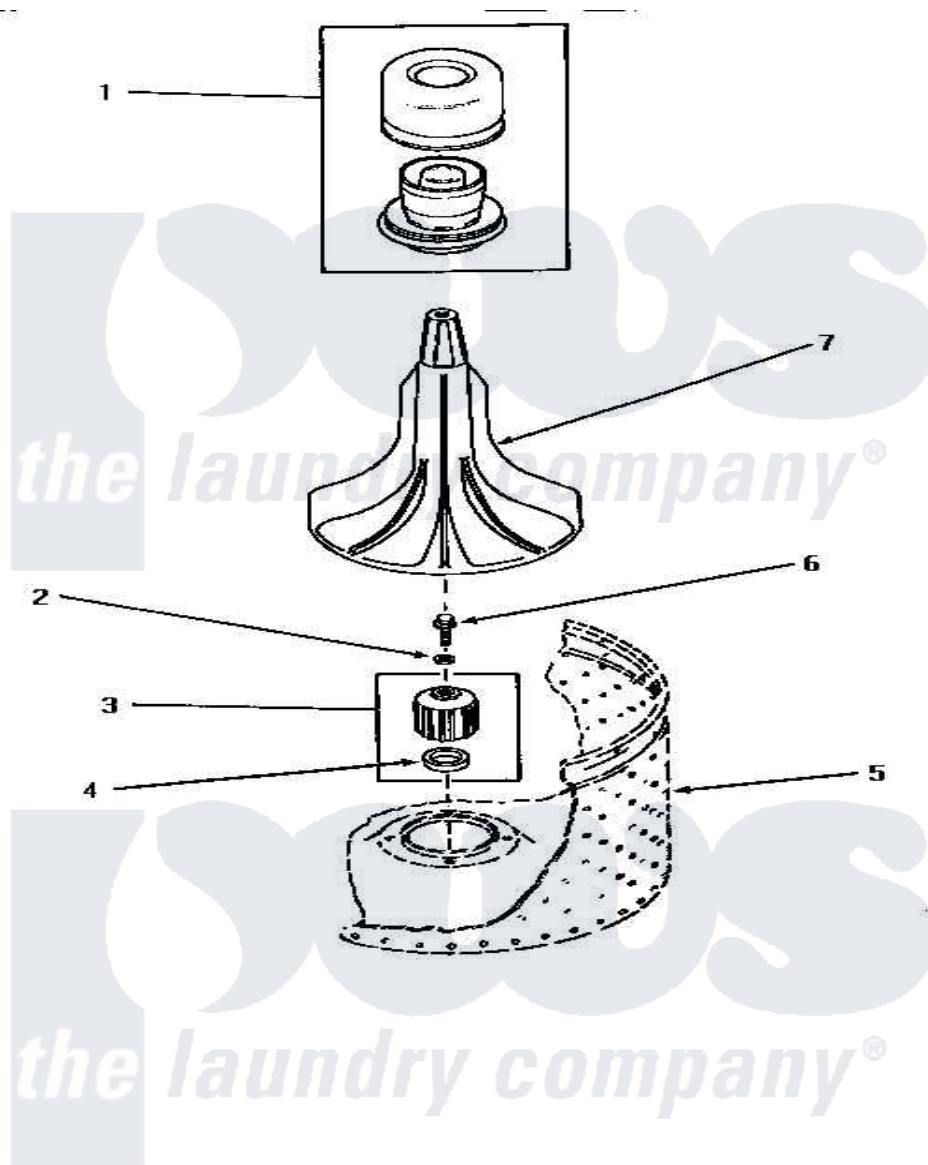

Amana NA5721 03 - AGITATOR, DRIVE BELL & SEAL KIT

AGITATOR, DRIVE BELL AND SEAL KIT

Amana [Residential Amana NA5721 Washer Parts](#) Parts Diagram 03 - AGITATOR, DRIVE BELL & SEAL KIT
 Click on the part number to view part

Item	Original Part Number	Replaced By	Status	Part Description
1	30857	33510		Assembly, Dispenser-Fabric
2	30853		Not Available	SEAL
3	30071P	R9900189		Kit, Drive Bell And Seal
4	Y00000000		Not Available	SEE NOTE SEAL SEAT
5	Y00000000		Not Available	SEE NOTE WASHTUB
6	30852			Screw, No.8-1/4 X 20 X 3/
7	30855	40000501W		Agitator, Flex Vane
NI	442P3	R9900189		Kit, Drive Bell And Seal