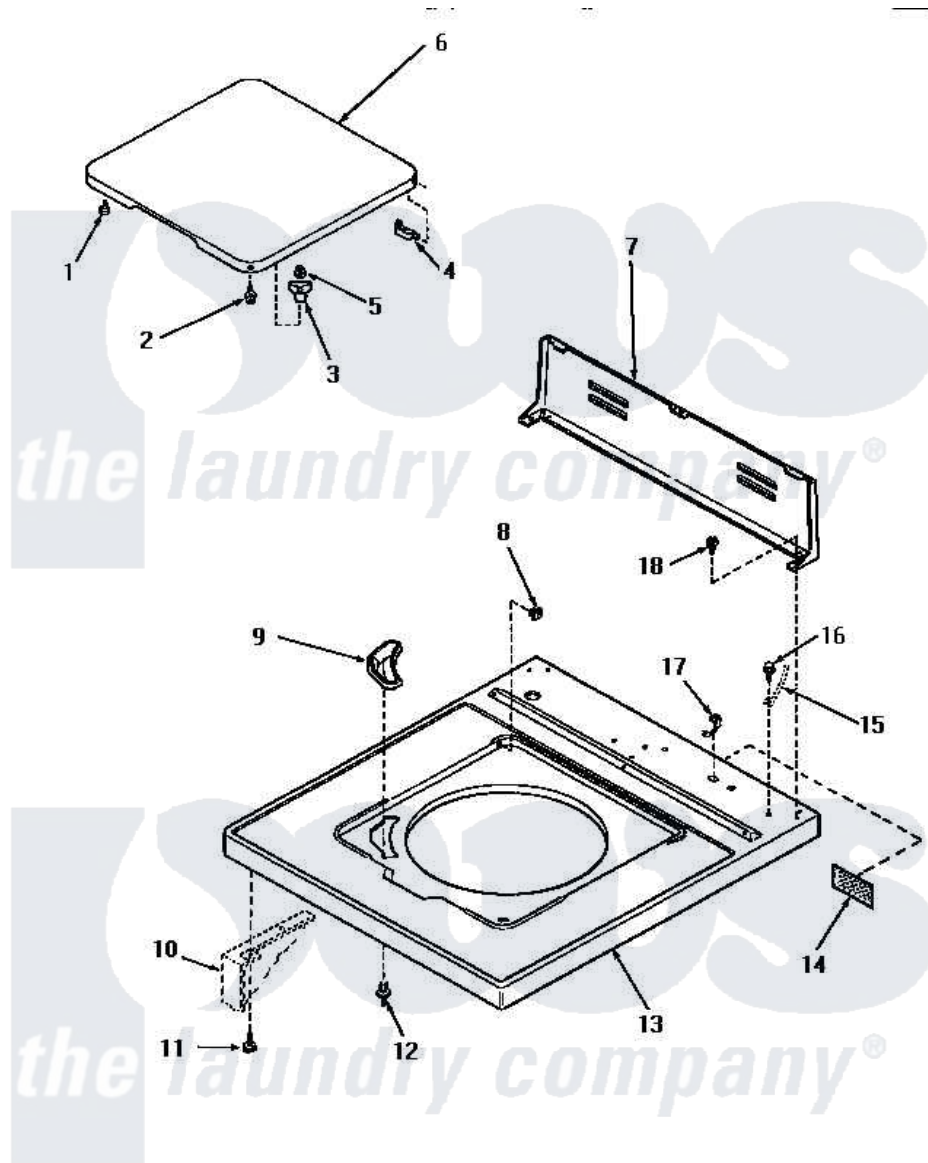

Amana NA5721 05 - CAB TOP/LOADING DR & CTRL HOOD REAR PAN

CABINET TOP, LOADING DOOR AND CONTROL HOOD REAR PANEL

Amana Residential Amana NA5721 Washer Parts Parts Diagram 05 - CAB TOP/LOADING DR & CTRL HOOD REAR PAN

[Click on the part number to view part](#)

Item	Original Part Number	Replaced By	Status	Part Description
1	32507	40038001		Bumper
2	27203		Not Available	ASSY,SCREW & WASHER
3	27149			Catch, Lid Switch
4	27626		Not Available	HINGE,HIDDEN
5	21752			Nut, 8-32 Hex Brilock
6	31315W		Not Available	LOADING DOOR, WHITE
"	31315L		Not Available	LOADING DOOR, ALMOND
"	31315H		Not Available	LOADING DOOR, HARVEST GOLD
7	31230		Not Available	CONTROL HOOD REAR PANEL
8	27625			Bushing
9	32786		Not Available	BLEACH DISPENSER
10	Y00000000		Not Available	SEE NOTE CABINET
11	Y31644	27001200		Screw
12	56534			Barrel, Support

13	32808L	32808LP	Assembly Top And Carton
"	32808H		Not Available
"	32808W	32808WP	CABINET TOP, HARVEST GOLD
14	24903		Not Available
15	Y00000000		Not Available
16	52909		Assembly Top And Carton
17	21903	211881	STICKER,DISCONNECT POW
18	23962	W10116760	SEE NOTE GROUND WIRE, GREEN
			Screw, 10B-16 X 1/2 HeX
			Grommet, Cord Part Not Used-Gas Models Only
			Screw