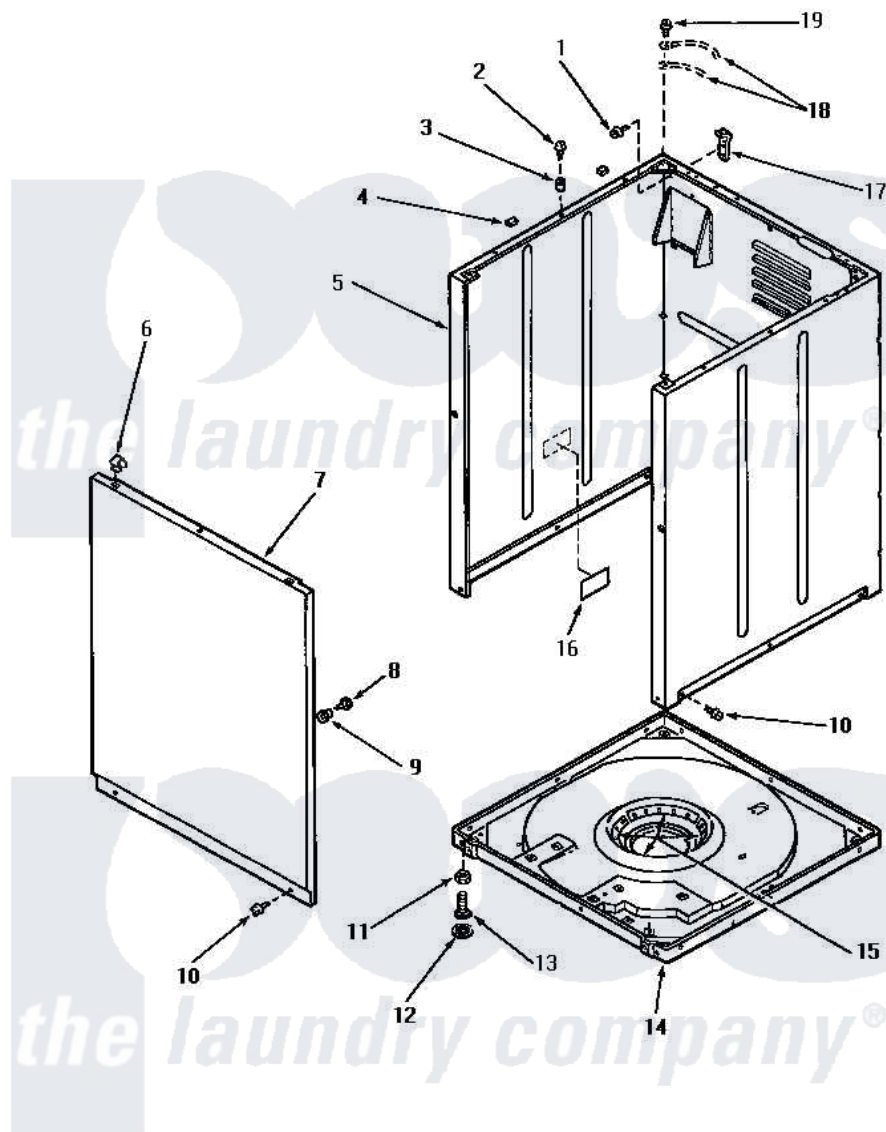

Amana NA5721 06 - FRONT PANEL, CABINET & BASE

FRONT PANEL, CABINET AND BASE

Amana [Residential Amana NA5721 Washer Parts](#) Parts Diagram 06 - FRONT PANEL, CABINET & BASE
 Click on the part number to view part

Item	Original Part Number	Replaced By	Status	Part Description
1	51780	3390631		Screw, 10-16 X 3/8
2	56086	Y014874		Screw, Idler Arm And Sleeve
3	56079	505187		Locator, Panel
4	Y56128			Pad, Bumper
5	31669HP		Not Available	REPL BY 34475HP
"	31669WP	38612WP		Kit-Service
"	31669LP	38612LP		Kit Service Cabinet
6	28835	22001650		Fastener, Spring
7	32708H		Not Available	PANEL,FRONT
"	32708L	32708LP		Panel, Front
"	32708W	32708WP		Panel Front
8	32671	Y014874		Screw, Idler Arm And Sleeve
9	28102			Locator, Panel
10	27196	27001200		Screw
11	28199		Not Available	LOCKNUT
12	21749	40016001		Foot, Rubber

13	20409	22003428	Leg, Adjustable
14	31653P		Assembly, Base-Complete-G90
15	434P3	Not Available	KIT, SNUBBER PAD
16	33285	Not Available	TAPE, 1 INCH SQUARE, DBL
17	Y27103		Hinge, Hold-Down Lug
18	Y00000000	Not Available	SEE NOTE GROUND WIRES -- (GREEN)
19	56392	Not Available	SCREW, 8-18 X 3/8 TAPPI
NI	26594P		Grease, Silicone - 2 Oz Tube