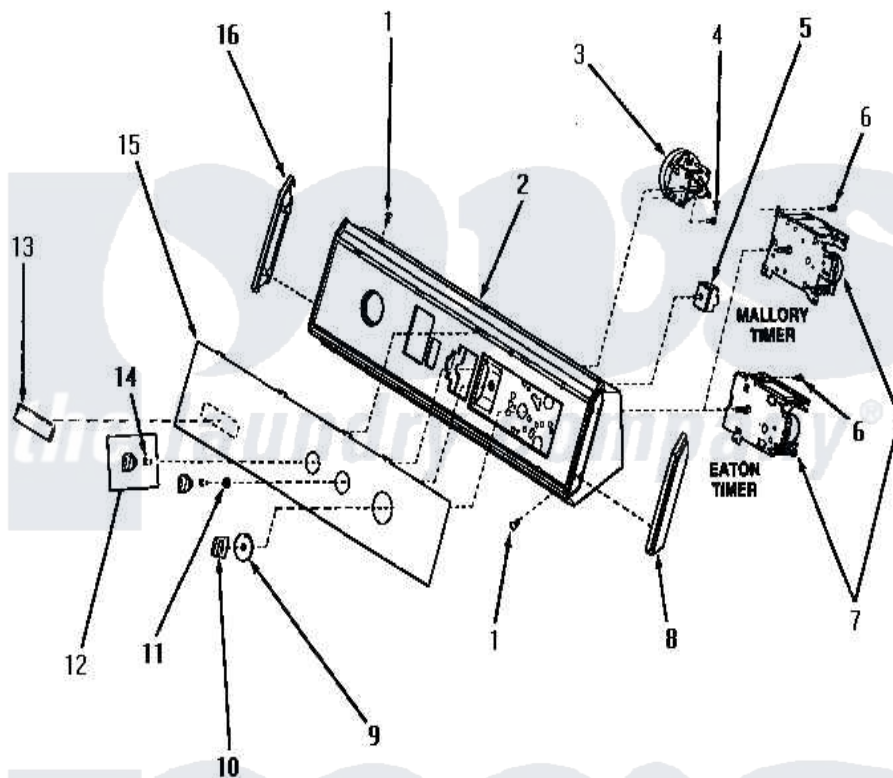

# Amana NA5721 07 - GRAPHIC PANEL, CONTROL HOOD & CONTROLS

## GRAPHIC PANEL, CONTROL HOOD AND CONTROLS

Amana [Residential Amana NA5721 Washer Parts](#) Parts Diagram 07 - GRAPHIC PANEL, CONTROL HOOD & CONTROLS

[Click on the part number to view part](#)

Item	Original Part Number	Replaced By	Status	Part Description
"	NOTE:		Not Available	SIPHON BREAK KIT MUST BE INSTALLED IN DRAIN HOSE IF THE DRAIN RECEPTACLE IS LOWER THAN THE CABINET TOP OF THE WASHER.
1	31752		Not Available	SCREW, No.8ABX3/4 POZIDRI
2	31735		Not Available	ASSY, CONTROL HOOD
3	<a href="#">31266</a>			Switch, Pressure-Rotary
4	<a href="#">31260</a>			Screw, No.8 X 3/8 Ind H
5	28118		Not Available	SWITCH, WATER TEMPERATU
6	23962	<a href="#">W10116760</a>		Screw
7	<a href="#">32039</a>			Timer, 4 Cycle
8	<a href="#">31248</a>			Cap, End-RH-Chrome
9	<a href="#">31279</a>			Assembly, Timer Skirt And Ring
10	<a href="#">31281</a>			Assembly, Knob-Timer-Black