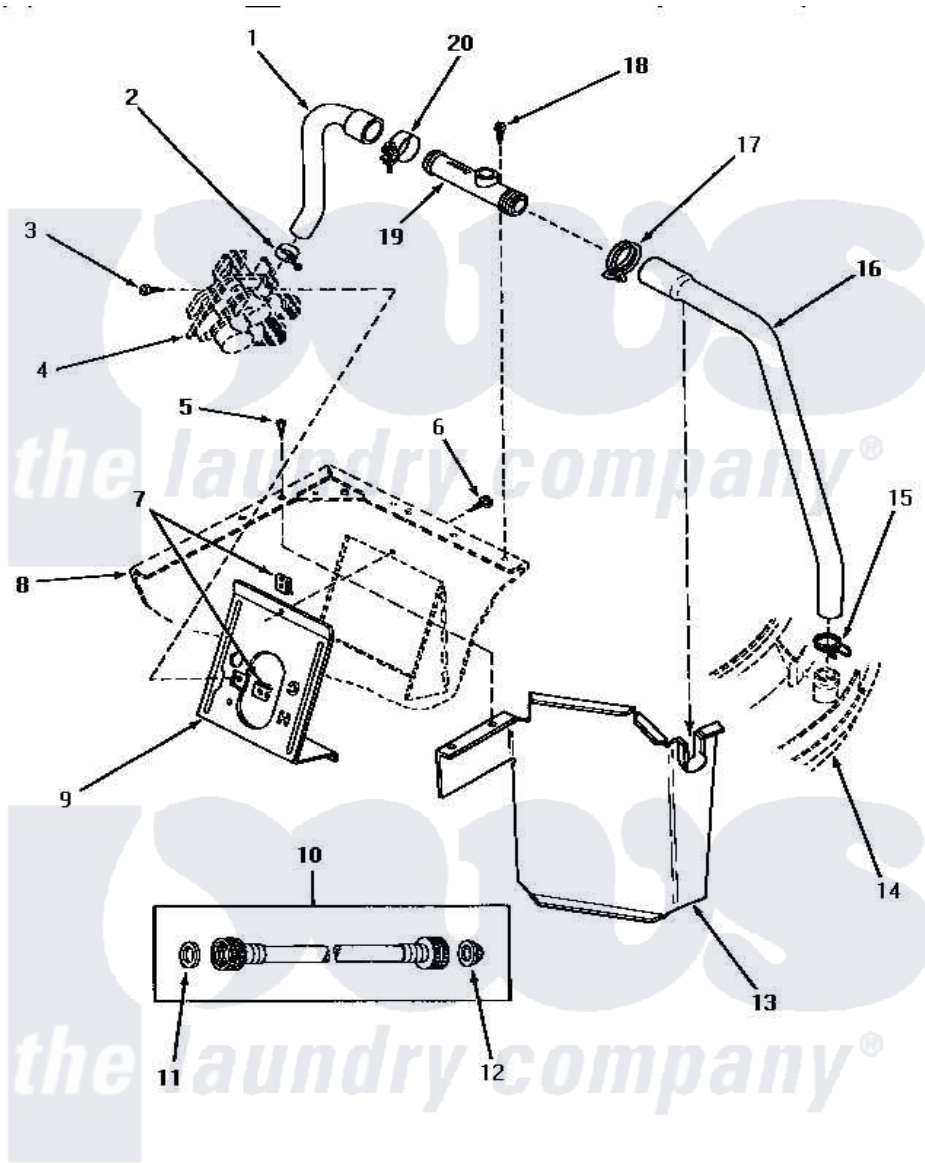

Amana NA5721 08 - HOSES/BACK FL PREVENTER & VLV BRKT

INLET HOSE, FILLER HOSE, BACK FLOW PREVENTER AND MIXING VALVE MOUNTING BRACKET

Amana [Residential Amana NA5721 Washer Parts](#) Parts Diagram 08 - HOSES/BACK FL PREVENTER & VLV BRKT
Click on the part number to view part

Item	Original Part Number	Replaced By	Status	Part Description
1	27183			Hose, Mixing Valve
2	27643	596669		Clamp, Manifold
3	56392		Not Available	SCREW,8-18 X 3/8 TAPPI
4	Y00000000		Not Available	SEE NOTE MIXING VALVE
5	33316	489464		Screw
6	56392		Not Available	SCREW,8-18 X 3/8 TAPPI
7	54038			NUt, Speed U-Type
8	Y00000000		Not Available	SEE NOTE CABINET
9	32837	39407		Bracket, Valve
10	28330P	202860		Inlet Hose Assembly
11	20290	Y013783		Washer, Inlet Hose
12	28605	22002960		Strainer, Washer Inlet
13	33098		Not Available	ENCLOSURE,MIXING VALVE
14	Y00000000		Not Available	SEE NOTE OUTER TUB COVER
15	29210			Hose Clamp
16	31140			Hose, Water Inlet

17	29176	285655	Clamp, Hose
18	23962	W10116760	Screw
19	27118	34280	Assembly, Backflow Prevento
20	27152	Not Available	CLAMP HOSE