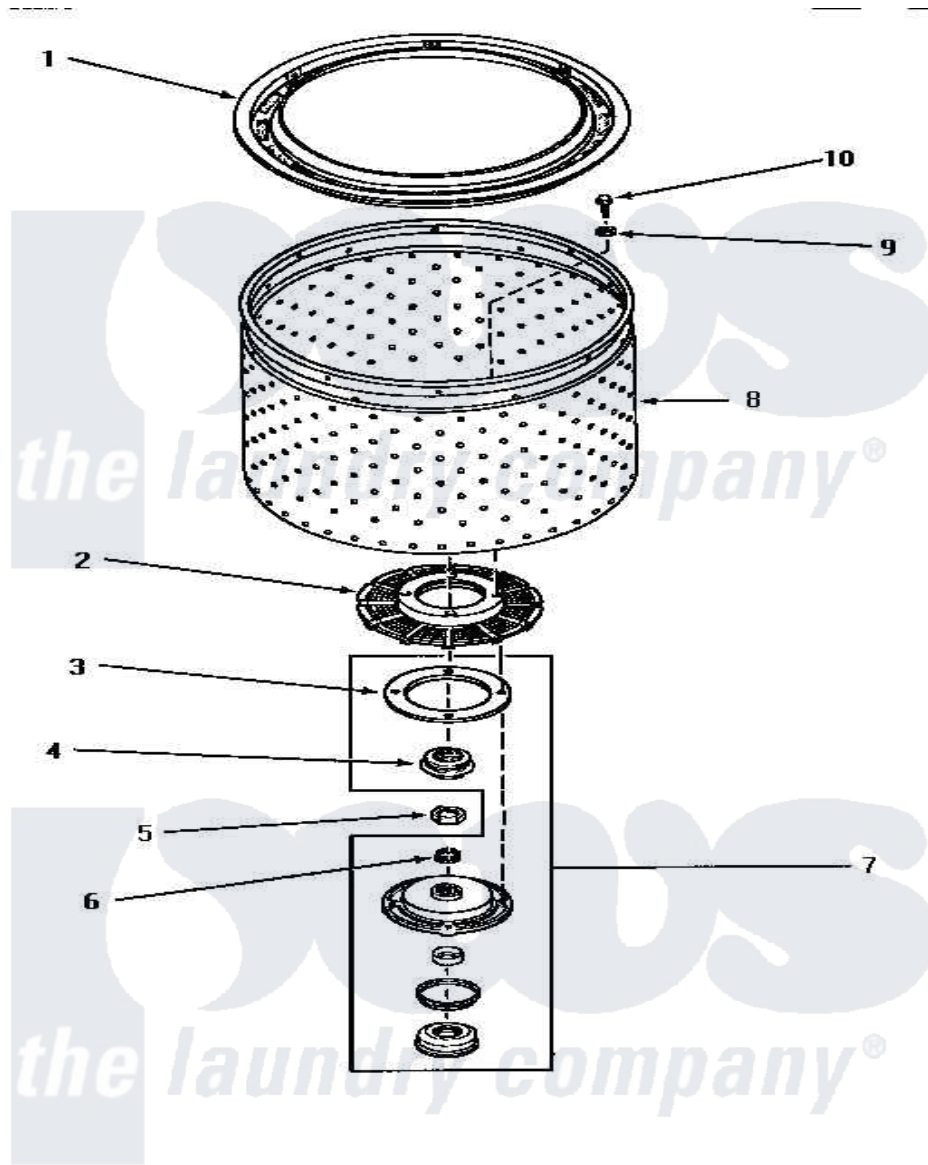

Amana NA5721 09 - LINT FILTER, WASHTUB & HUB

LINT FILTER, WASHTUB AND HUB

Amana Residential Amana NA5721 Washer Parts Parts Diagram 09 - LINT FILTER, WASHTUB & HUB
 Click on the part number to view part

Item	Original Part Number	Replaced By	Status	Part Description
1	30944	33521		Filter Lin/Clothes Guard
2	32998	39371		Filter Lin
3	27125	39122		Gasket, Washtub
4	Y00000000		Not Available	SEE NOTE SEAL HEAD -- (INCLUDED WITH 442P3 KIT)
5	Y29220	40016301		Nut, Lock
6	29728	40008301		Insert, Spline
7	495P3	R9900552		Hub And Seal
8	28138		Not Available	WASHTUB, STAINLESS STEEL
"	29074	39252P		Wash Tub
"	33295	39252P		Wash Tub
"	33245			Washtub, Stainless Steel
9	28094			Gasket
10	27202	W1011678Z		Screw