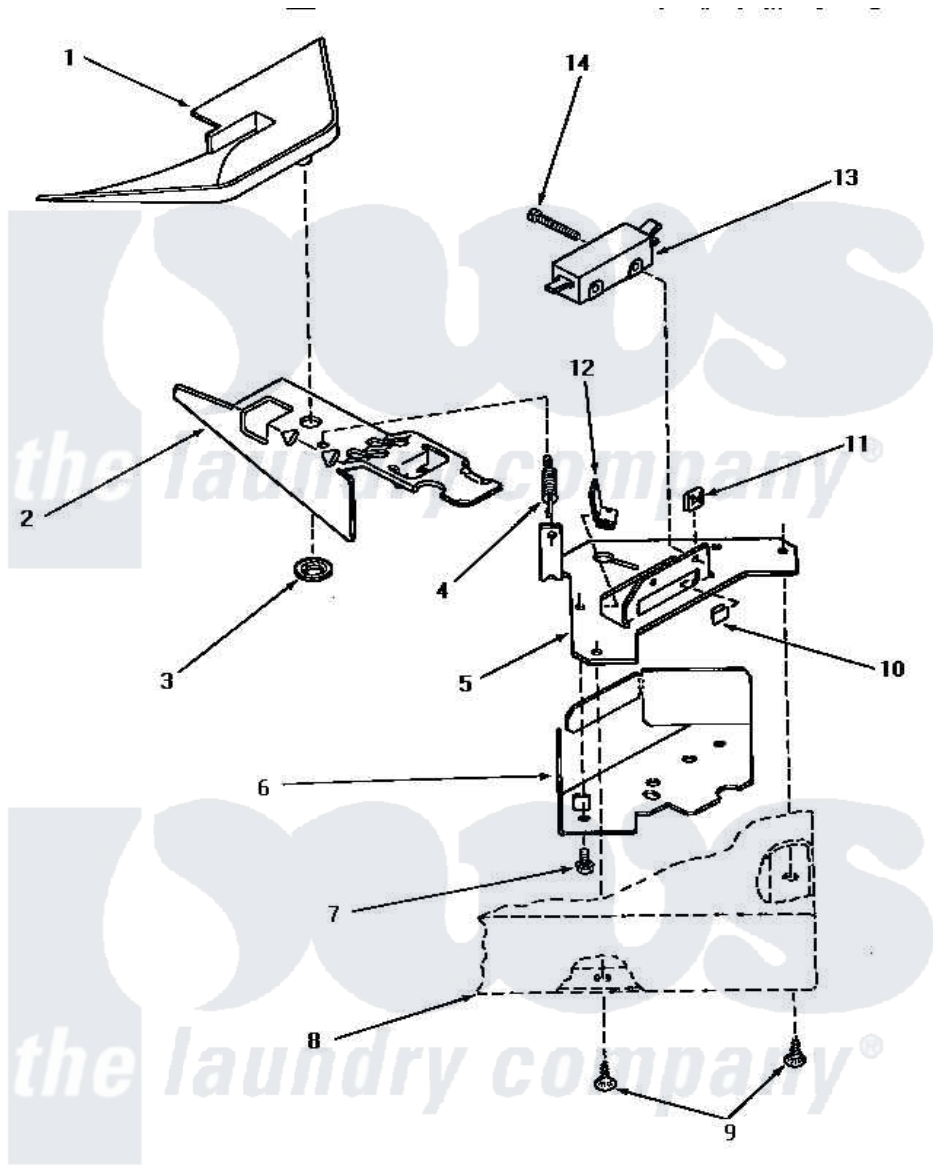

# Amana NA5721 10 - LOADING DOOR SWITCH & BRACKET ASSY

## LOADING DOOR SWITCH AND BRACKET ASSEMBLY

Amana [Residential Amana NA5721 Washer Parts](#) Parts Diagram 10 - LOADING DOOR SWITCH & BRACKET ASSY  
 Click on the part number to view part

Item	Original Part Number	Replaced By	Status	Part Description
1	29042		Not Available	SHIELD,LID SWITCH
2	<a href="#">27602</a>			Lever, Out-Of-Bal Switch
3	<a href="#">29043</a>			Nut, Push
4	<a href="#">27603</a>			Spring, Switch Lever
5	27250		Not Available	BRACKET,OUT-OF-BAL SWI
6	33086		Not Available	ENCLOSURE,LID SWITCH
7	23222	<a href="#">3177991</a>		Screw
8	Y00000000		Not Available	SEE NOTE CABINET TOP
9	<a href="#">28193</a>			Screw, 8-1/2 Tapping W/
10	<a href="#">27610</a>			Clip, U
11	27248		Not Available	NUT,SPEED U-TYPE
12	<a href="#">Y27837</a>			Clip, Speed-"U" Type
13	27249		Not Available	SWITCH
14	Q6516		Not Available	SCREW,6-32 X 1 ROUND H