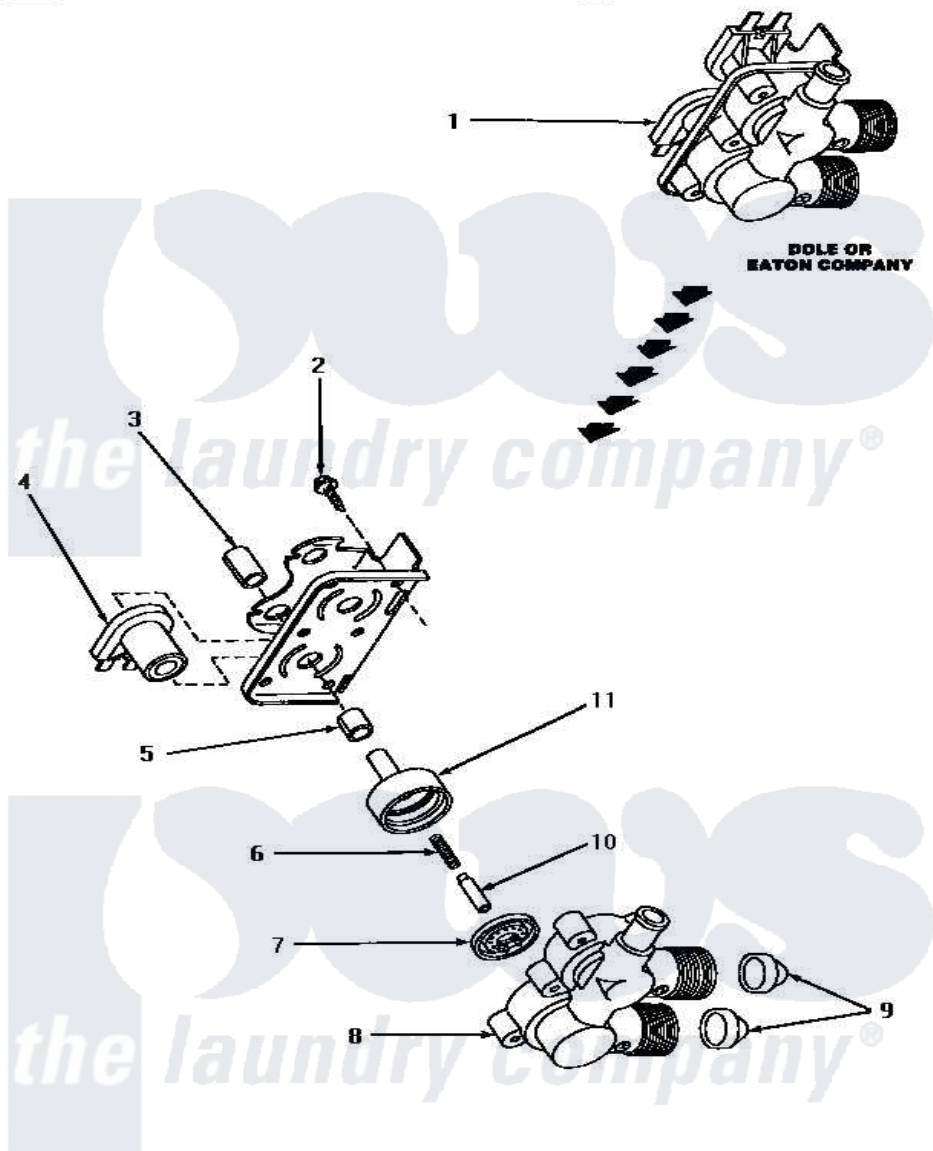

Amana NA5721 11 - MIXING VALVE ASSY

**MIXING VALVE ASSEMBLY
(Dole or Eaton Company)**

Amana [Residential Amana NA5721 Washer Parts](#) Parts Diagram 11 - MIXING VALVE ASSY
[Click on the part number to view part](#)

Item	Original Part Number	Replaced By	Status	Part Description
1	27156	33930		Valve, Mixing
2	25817C		Not Available	SCREW
3	24128		Not Available	SLEEVE, LONG
4	24126	33930		Valve, Mixing
5	24129		Not Available	SLEEVE, SHORT
6	24131		Not Available	SPRING
7	24134		Not Available	DIAPHRAGM
8	Y24159	33930		Valve, Mixing
9	24122	22002960		Strainer, Washer Inlet
10	24132		Not Available	ARMATURE
11	24130			Guide, Armature