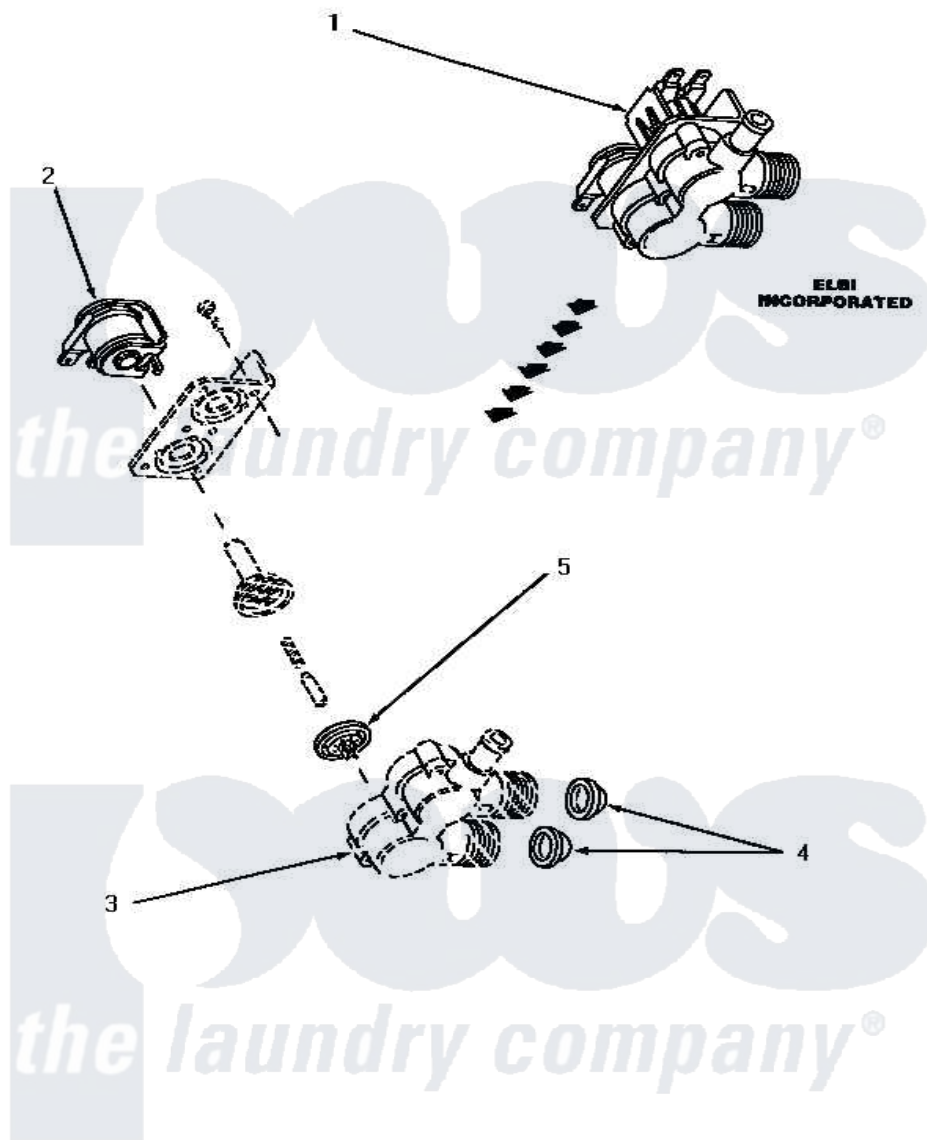

Amana NA5721 12 - MIXING VALVE ASSY

MIXING VALVE ASSEMBLY (Elbi Incorporated)

Amana [Residential Amana NA5721 Washer Parts](#) Parts Diagram 12 - MIXING VALVE ASSY
 Click on the part number to view part

Item	Original Part Number	Replaced By	Status	Part Description
1	27156	33930		Valve, Mixing
2	33084		Not Available	SOLENOID,MIXING VALVE
3	Y00000000		Not Available	SEE NOTE VALVE BODY -- (RED)
4	24122	22002960		Strainer, Washer Inlet
5	33079		Not Available	DIAPHRAM,MIXING VALVE-