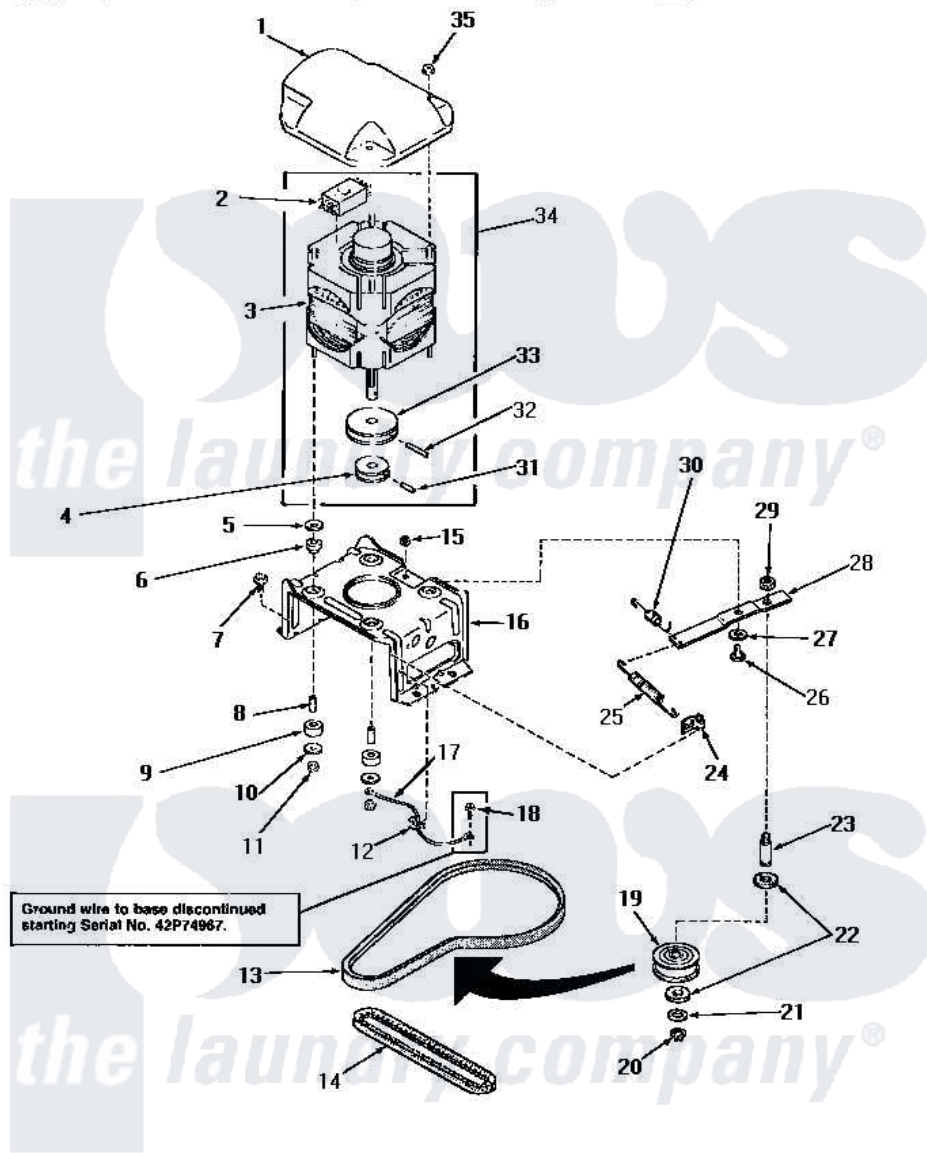

# Amana NA5721 13 - MOTOR, MTG BRACKET, BELTS & IDLER ASSY

## MOTOR, MOUNTING BRACKET, BELTS AND IDLER ASSEMBLY

Amana [Residential Amana NA5721 Washer Parts](#) Parts Diagram 13 - MOTOR, MTG BRACKET, BELTS & IDLER ASSY  
 Click on the part number to view part

Item	Original Part Number	Replaced By	Status	Part Description
1	<a href="#">27136</a>			Shield, Motor
2	30895A	<a href="#">30895AP</a>		Switch Motor-W/Instr
"	24139		Not Available	SWITCH,MOTOR
3	30895	<a href="#">27179P</a>		Motor-Drve
4	Y27104		Not Available	PULLEY,MOTOR
5	03888		Not Available	WASHER
6	<a href="#">01952A</a>			Mounting, Rubber
7	Y31645	<a href="#">27001200</a>		Screw
8	27181		Not Available	SPACER,MOTOR
9	01953		Not Available	WASHER,LOWER MOTOR MOU
10	03888		Not Available	WASHER
11	<a href="#">23604</a>			Nut, Hex 10-32 Lock
12	Y00161	<a href="#">B5733302</a>		Clip, Ground
13	<a href="#">28808</a>			Belt, Agitate And Spin
14	<a href="#">27155</a>			Belt, Pump
15	52566	<a href="#">27001225</a>		Nut, Jam Mid Lock 1/4-20

16	<a href="#">28791</a>		Bracket, Motor Mount
17	Y00000000	Not Available	SEE NOTE GROUND WIRE, GREEN
18	26592	Not Available	HEX HEAD SCREW
19	28800	Not Available	WHEEL, IDLER
20	<a href="#">23748</a>		Ring, Retaining
21	<a href="#">52549</a>		Washer, 501 ID X3/4 Odx
22	<a href="#">Y29443</a>		Washer, Felt
23	<a href="#">28802</a>		Shaft, Idler
24	<a href="#">28849</a>		Clip, Spring
25	28807	<a href="#">37366</a>	Spring, Idler
26	27229	<a href="#">40038901</a>	Screw, 1/4-20
27	81392	<a href="#">40054701</a>	Washer
28	31054	<a href="#">40041002</a>	Lever, Idler
29	28803	<a href="#">2221070</a>	Clamp, Nylon
30	30620	Not Available	SPRING, IDLER LEVER HEL
31	<a href="#">10416</a>		Pin, Roll
32	<a href="#">23750</a>		Pin, Roll
33	27171	Not Available	PULLEY, MOTOR
34	27179	<a href="#">27179P</a>	Motor-Drive
35	<a href="#">27201</a>		Locknut
NI	20605	Not Available	LUBE, HI TEMPERATURE-56
"	258P3	Not Available	KIT, CAPACITOR