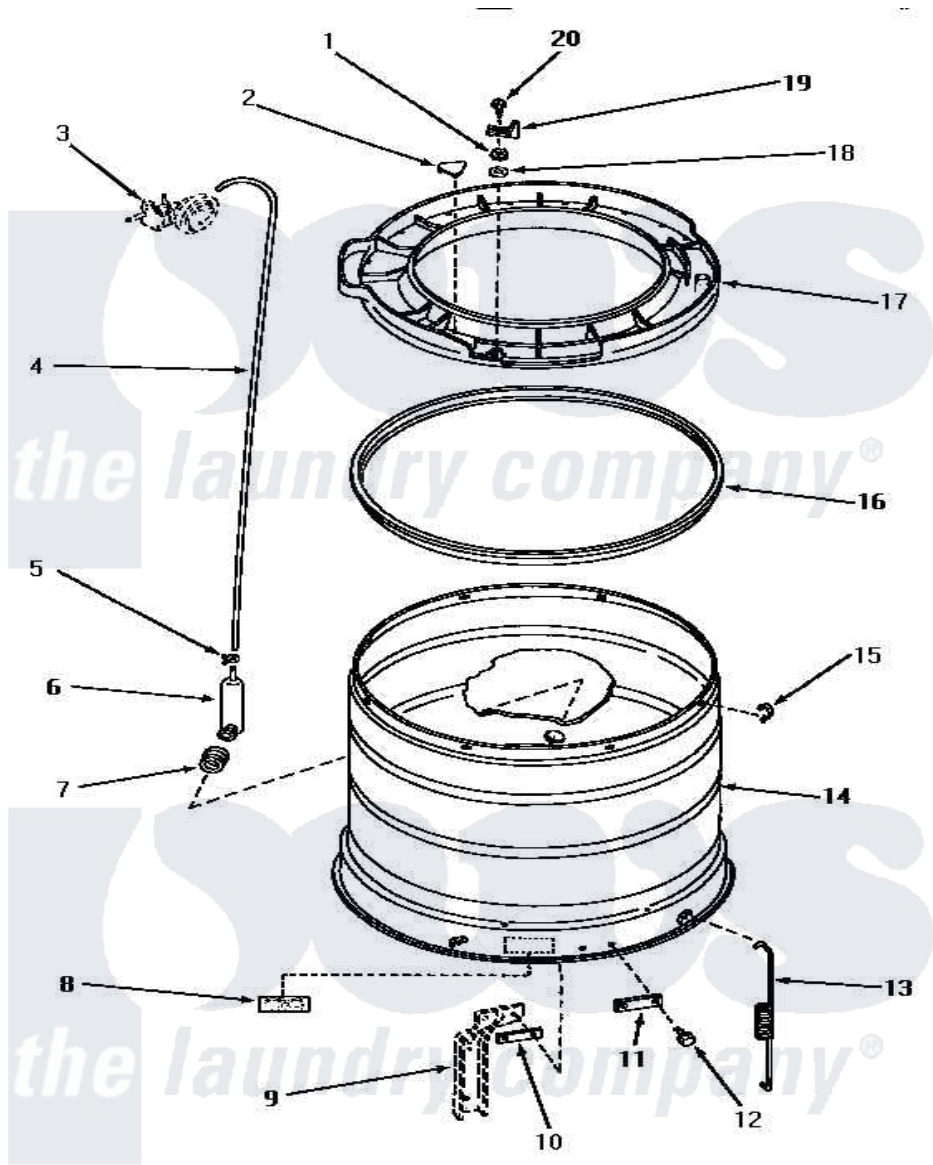

Amana NA5721 14 - OUTER TUB, COVER & PRESSURE HOSE

OUTER TUB, COVER AND PRESSURE HOSE

Amana [Residential Amana NA5721 Washer Parts](#) Parts Diagram 14 - OUTER TUB, COVER & PRESSURE HOSE
 Click on the part number to view part

| Item | Original Part Number | Replaced By | Status | Part Description |
|------|-----------------------|--------------------------|---------------|---------------------------|
| 1 | 03815 | | | Lockwasher, No.10 Ext Shk |
| 2 | 29901 | | Not Available | PLUG,SNAP-IN-OUTER TUB |
| 3 | Y00000000 | | Not Available | SEE NOTE PRESSURE SWITCH |
| 4 | 29213 | 39125 | | Tubing 31 |
| 5 | Y22294 | 596669 | | Clamp, Manifold |
| 6 | 30243 | 40008501 | | Assembly, Pressure Bulb |
| 7 | 29175 | 40037801 | | Grommet |
| 8 | Y27195 | | Not Available | STICKER |
| 9 | Y00000000 | | Not Available | SEE NOTE SUPPORT LEG |
| 10 | 27927 | | | Plate, Leg .032 |
| 11 | 27926 | | | Plate, Leg .063 |
| 12 | 27205 | 40128701 | | Screw, 5/16-18 X .50 |
| 13 | 27239 | | | Spring, Leg |
| 14 | 30508 | | Not Available | TUB,OUTER |
| " | 30509 | | Not Available | OUTER TUB |
| 15 | Y27017 | | Not Available | CLIP,SPRING |

| | | | |
|----|-----------------------|-----------------------|-------------------------|
| 16 | 27184 | | Gasket, Tub Cover |
| 17 | 31141 | 31153 | Cover Outer Tub |
| 18 | 23425 | Not Available | WASHER,7/32IDX7/16ODX. |
| 19 | 27247 | | Trigger, Out-Of-Bal Swi |
| 20 | 27523 | Not Available | SCREW |