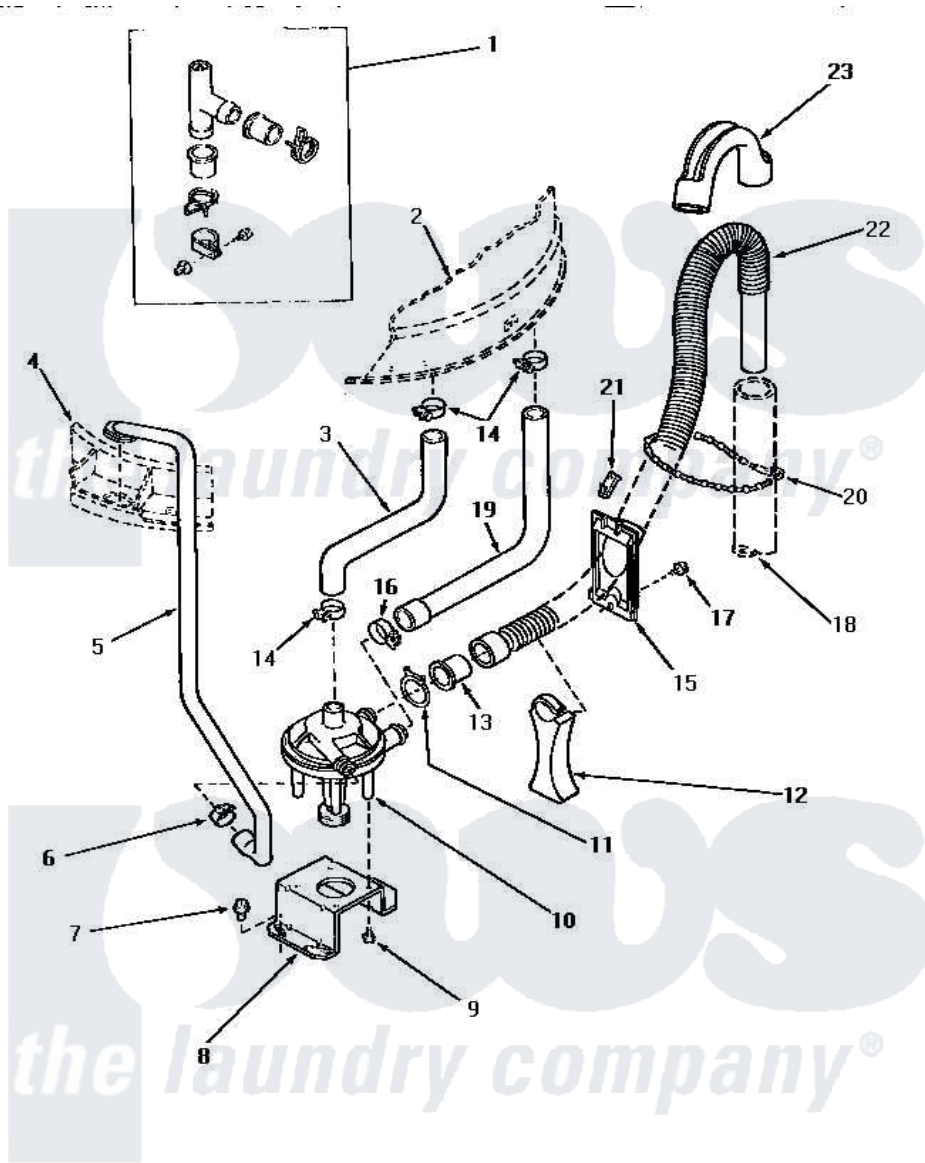

Amana NA5721 16 - PUMP ASSY/BRKT/HOSES & SIPHON BREAK KIT

PUMP ASSEMBLY, BRACKET, HOSES AND SIPHON BREAK KIT

Amana [Residential Amana NA5721 Washer Parts](#) Parts Diagram 16 - PUMP ASSY/BRKT/HOSES & SIPHON BREAK KIT

[Click on the part number to view part](#)

Item	Original Part Number	Replaced By	Status	Part Description
1	386P3	76660		Break-Sphn
2	Y00000000		Not Available	SEE NOTE OUTER TUB
3	27159		Not Available	HOSE,TUB TO PUMP
4	Y00000000		Not Available	SEE NOTE OUTER TUB COVER
5	27232		Not Available	HOSE
6	27644	285655		Clamp, Hose
7	Y31645	27001200		Screw
8	27105			Bracket, Pump Mounting
9	31098			Screw, 10-10 5/8 Unslot
10	31968			Assembly, Pump NA
"	31969			Assembly, Pump NA
11	29172		Not Available	CLAMP,HOSE
12	29284			Stand, Hose
13	29143		Not Available	HOSE,ADAPTER
14	32616		Not Available	(CLAMP HOSE)

15	29131		Not Available	RETAINER,DIRECTIONAL
16	27153	285655		Clamp, Hose
17	30676	27001200		Screw
18	Y00000000		Not Available	SEE NOTE STANDPIPE
19	27160		Not Available	HOSE,TUB TO PUMP-DRAIN
20	33489	8539404		Tie-Wire
21	29936		Not Available	HOSE RETAINER CLIP
22	29142	39952		Hose- Drai
23	29144	22003814		Retainer, Drain Hose
NI	406P3	451P3		Kit Drain Extension