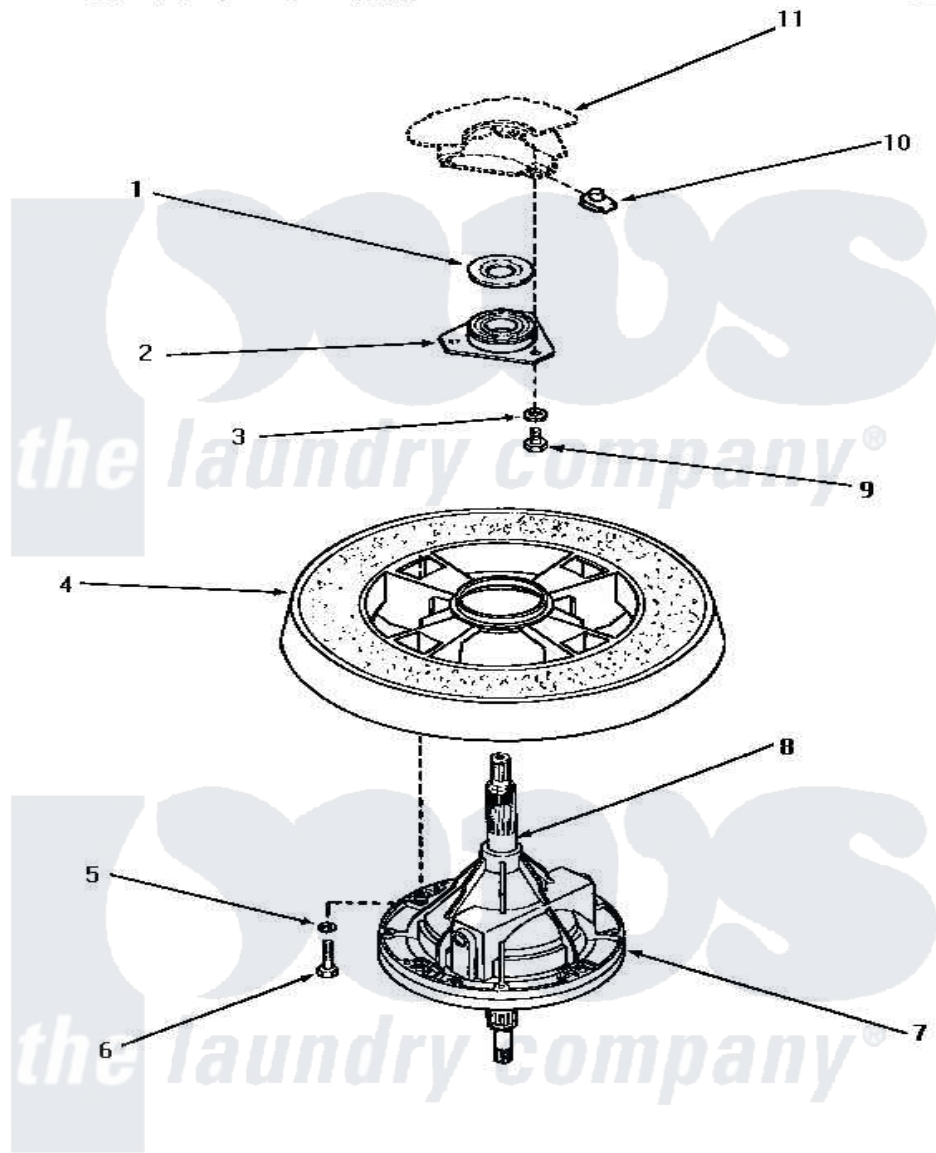

Amana NA5721 19 - TRANSMISSION ASSY & BALANCE RING

TRANSMISSION ASSEMBLY AND BALANCE RING

Amana [Residential Amana NA5721 Washer Parts](#) Parts Diagram 19 - TRANSMISSION ASSY & BALANCE RING
 Click on the part number to view part

Item	Original Part Number	Replaced By	Status	Part Description
1	27187			Flinger
2	27182	40004201P		Main Bearing Assembly
3	04366			Lockwasher, 5/16intshkp
4	Y29117		Not Available	ASSY,BALANCE RING-COMPL
5	02431			Lockwasher, 1/4 Ext Shk
6	27200		Not Available	CAP SCREW
7	33227	33227P		Assembly- Tran
8	27604P			Never-Seeze 1 Oz Tube
9	01355		Not Available	SCREW
10	27222			Nut, Retainer 5/16-18
11	Y00000000		Not Available	SEE NOTE OUTER TUB