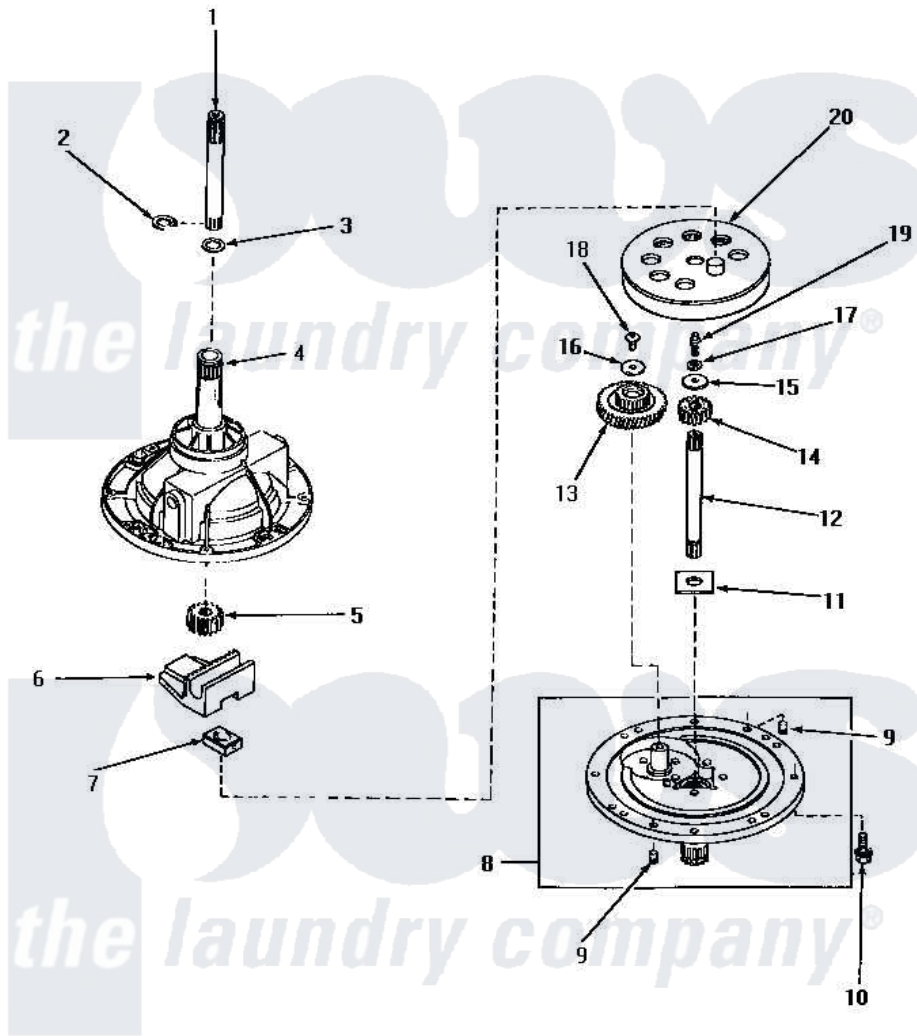

# Amana NA6321 01 - 30978 TRANSMISSION ASSY COMPONENTS

## COMPONENTS FOR 30978 TRANSMISSION ASSEMBLY

Amana [Residential Amana NA6321 Washer Parts](#) Parts Diagram 01 - 30978 TRANSMISSION ASSY COMPONENTS  
 Click on the part number to view part

Item	Original Part Number	Replaced By	Status	Part Description
1	29134	<a href="#">Y36570</a>		Shaft, Output
2	<a href="#">27197</a>			Ring, Retaining
3	20212	<a href="#">35092</a>		Washer, 3628id X 1.00 X .056
4	30037		Not Available	ASSY, TRANSMISSION CASExREPLACE
5	<a href="#">27003</a>			Pinion, Agitator
6	<a href="#">Y31526</a>			Rack
7	<a href="#">26493</a>			Slide
8	30945		Not Available	ASSY, TRANSMISSION COVExREPLACE
9	<a href="#">27172</a>			Pin, Dowel
10	31709		Not Available	SCREW, 1/4-20X1 HX SER/
11	<a href="#">27016</a>			Washer
12	27081	<a href="#">27081P</a>		Shaft Input Package
13	<a href="#">29161</a>			Gear, Reduction
14	<a href="#">Y29160</a>			Pinion, Drive
15	26509	<a href="#">40041501</a>		Washer

16	29260	Not Available	WASHER
17	<a href="#">21456</a>		Lockwasher, 1/4 Intshkp
18	<a href="#">29273</a>		Screw, 1/4-20 X 3/8
19	27030	Not Available	SCREW, 1/4-20 SPECIAL
20	<a href="#">26577</a>		Assembly, Gear And Stud
NI	28434P	Not Available	LOCTITE
"	<a href="#">27243P</a>		Oil, CW Transmission F-