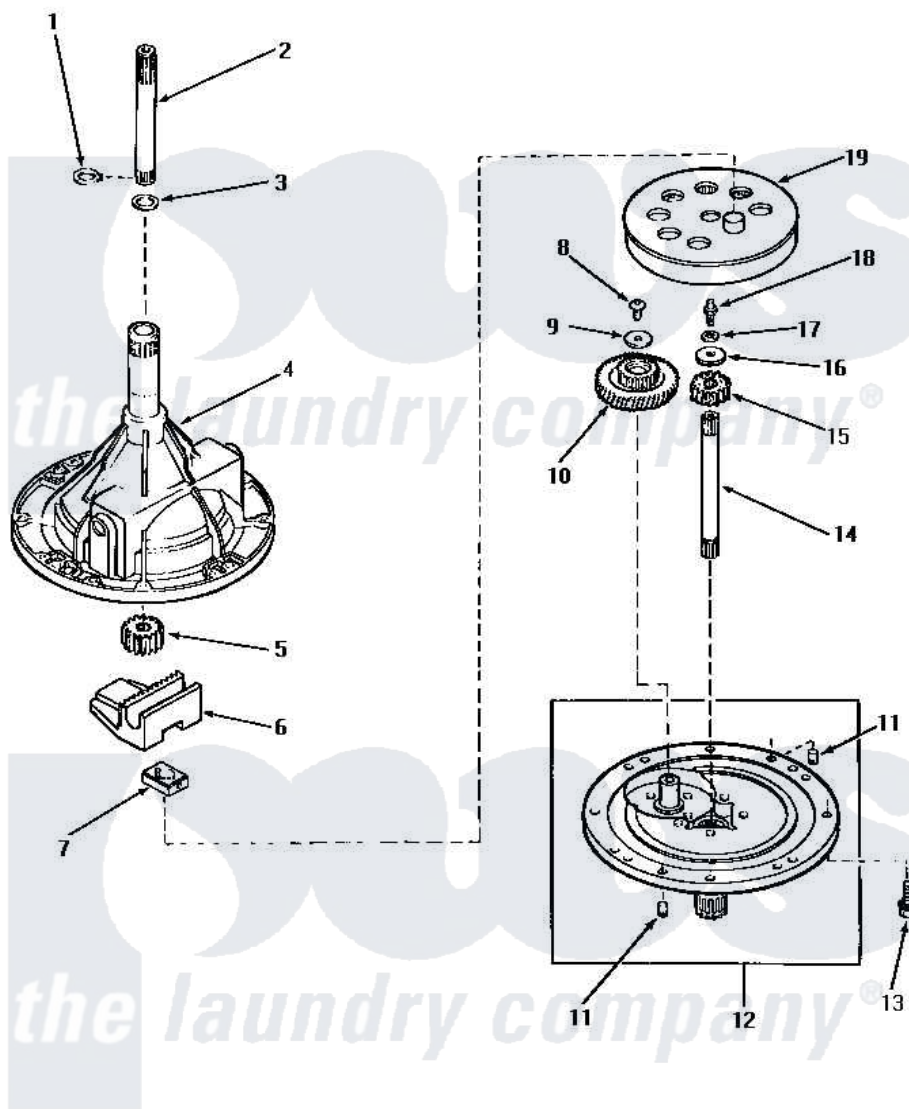

Amana NA6321 02 - 33227 TRANSMISSION ASSY COMPONENTS

COMPONENTS FOR 33227 TRANSMISSION ASSEMBLY

Amana [Residential Amana NA6321 Washer Parts](#) Parts Diagram 02 - 33227 TRANSMISSION ASSY COMPONENTS

[Click on the part number to view part](#)

Item	Original Part Number	Replaced By	Status	Part Description
1	27197			Ring, Retaining
2	29134	Y36570		Shaft, Output
3	20212	35092		Washer, 3628id X 1.00 X .056
4	33223		Not Available	ASSY, TRANSMISSION CASE
5	27003			Pinion, Agitator
6	Y31526			Rack
7	26493			Slide
8	29273			Screw, 1/4-20 X 3/8
9	29260		Not Available	WASHER
10	29161			Gear, Reduction
11	27172			Pin, Dowel
12	33214		Not Available	TRANSMISSION COVER ASSEMBLY
13	32814		Not Available	SCREW, 1/4-20X7/8 SERRA
14	27081	27081P		Shaft Input Package
15	Y29160			Pinion, Drive
16	26509	40041501		Washer

17	21456		Lockwasher, 1/4 Intshkp
18	27030	Not Available	SCREW, 1/4-20 SPECIAL
19	26577		Assembly, Gear And Stud
NI	27243P		Oil, CW Transmission F-
"	28434P	Not Available	LOCTITE