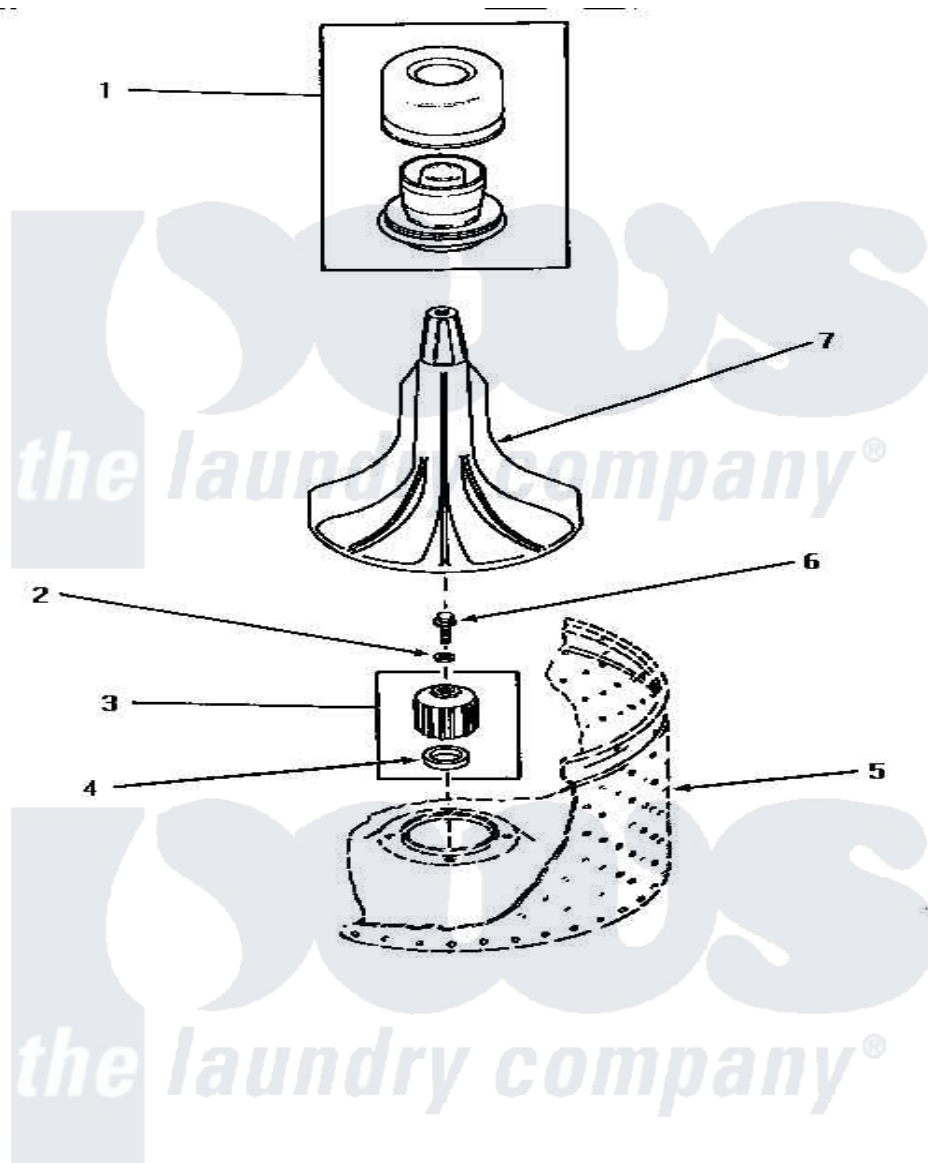

Amana NA6321 03 - AGITATOR, DRIVE BELL & SEAL KIT

AGITATOR, DRIVE BELL AND SEAL KIT

Amana [Residential Amana NA6321 Washer Parts](#) Parts Diagram 03 - AGITATOR, DRIVE BELL & SEAL KIT
 Click on the part number to view part

Item	Original Part Number	Replaced By	Status	Part Description
1	30857	33510		Assembly, Dispenser-Fabric
2	30853		Not Available	SEAL
3	30071P	R9900189		Kit, Drive Bell And Seal
4	Y00000000		Not Available	SEE NOTE SEAL SEAT
5	Y00000000		Not Available	SEE NOTE WASHTUB
6	30852			Screw, No.8-1/4 X 20 X 3/
7	30855	40000501W		Agitator, Flex Vane
NI	442P3	R9900189		Kit, Drive Bell And Seal