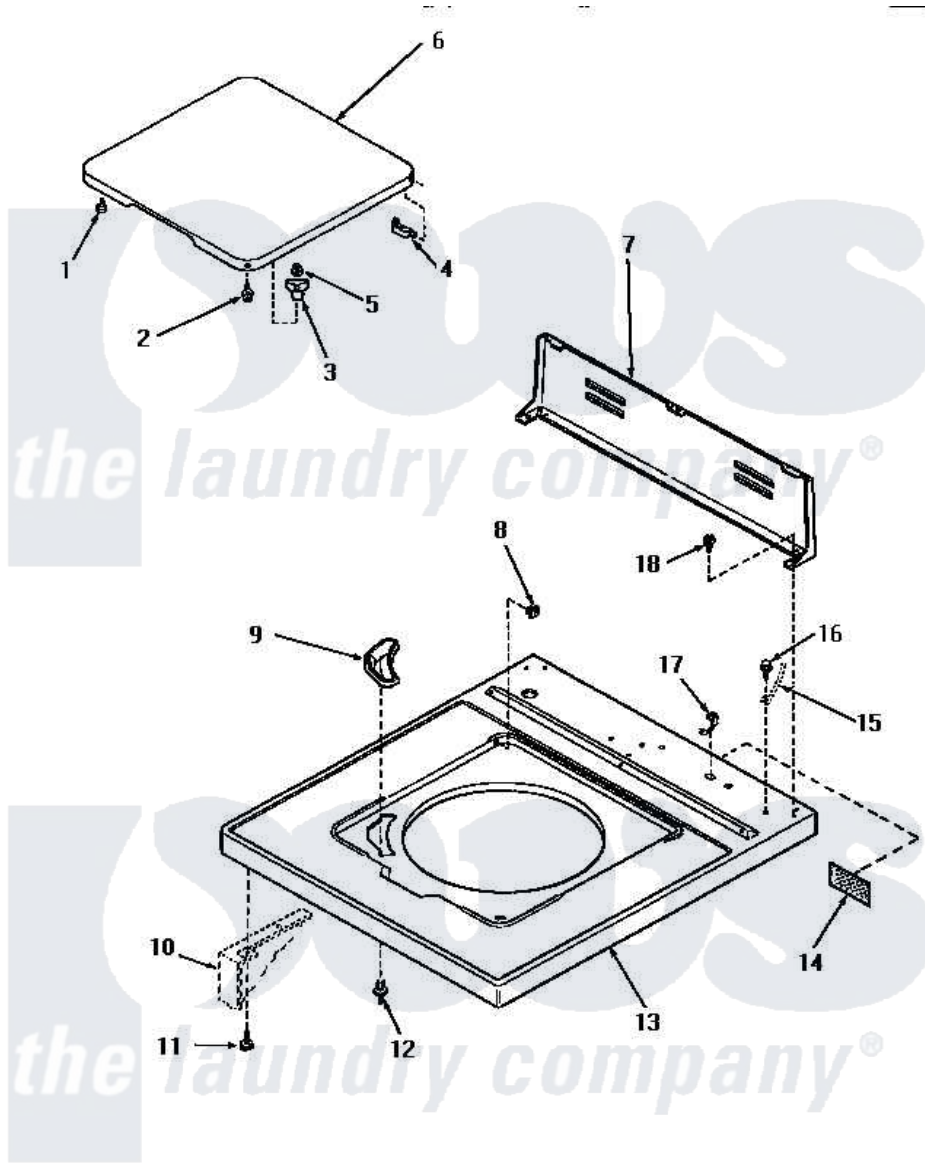

# Amana NA6321 05 - CAB TOP/LOADING DR & CTRL HOOD REAR PAN

## CABINET TOP, LOADING DOOR AND CONTROL HOOD REAR PANEL

Amana Residential Amana NA6321 Washer Parts Parts Diagram 05 - CAB TOP/LOADING DR & CTRL HOOD REAR PAN

[Click on the part number to view part](#)

Item	Original Part Number	Replaced By	Status	Part Description
1	32507	<a href="#">40038001</a>		Bumper
2	27203		Not Available	ASSY,SCREW & WASHER
3	<a href="#">27149</a>			Catch, Lid Switch
4	27626		Not Available	HINGE,HIDDEN
5	<a href="#">21752</a>			Nut, 8-32 Hex Brilock
6	31315W		Not Available	LOADING DOOR, WHITE
"	31315L		Not Available	LOADING DOOR, ALMOND
"	31315H		Not Available	LOADING DOOR, HARVEST GOLD
7	31230		Not Available	CONTROL HOOD REAR PANEL
8	<a href="#">27625</a>			Bushing
9	32786		Not Available	BLEACH DISPENSER
10	Y00000000		Not Available	SEE NOTE CABINET
11	Y31644	<a href="#">27001200</a>		Screw
12	<a href="#">56534</a>			Barrel, Support

13	32808L	<a href="#">32808LP</a>	Assembly Top And Carton
"	32808H		Not Available
"	32808W	<a href="#">32808WP</a>	CABINET TOP, HARVEST GOLD
14	24903		Not Available
15	Y00000000		Not Available
16	<a href="#">52909</a>		Assembly Top And Carton
17	21903	<a href="#">211881</a>	STICKER,DISCONNECT POW
18	23962	<a href="#">W10116760</a>	SEE NOTE GROUND WIRE, GREEN
			Screw, 10B-16 X 1/2 HeX
			Grommet, Cord Part Not Used-Gas Models Only
			Screw