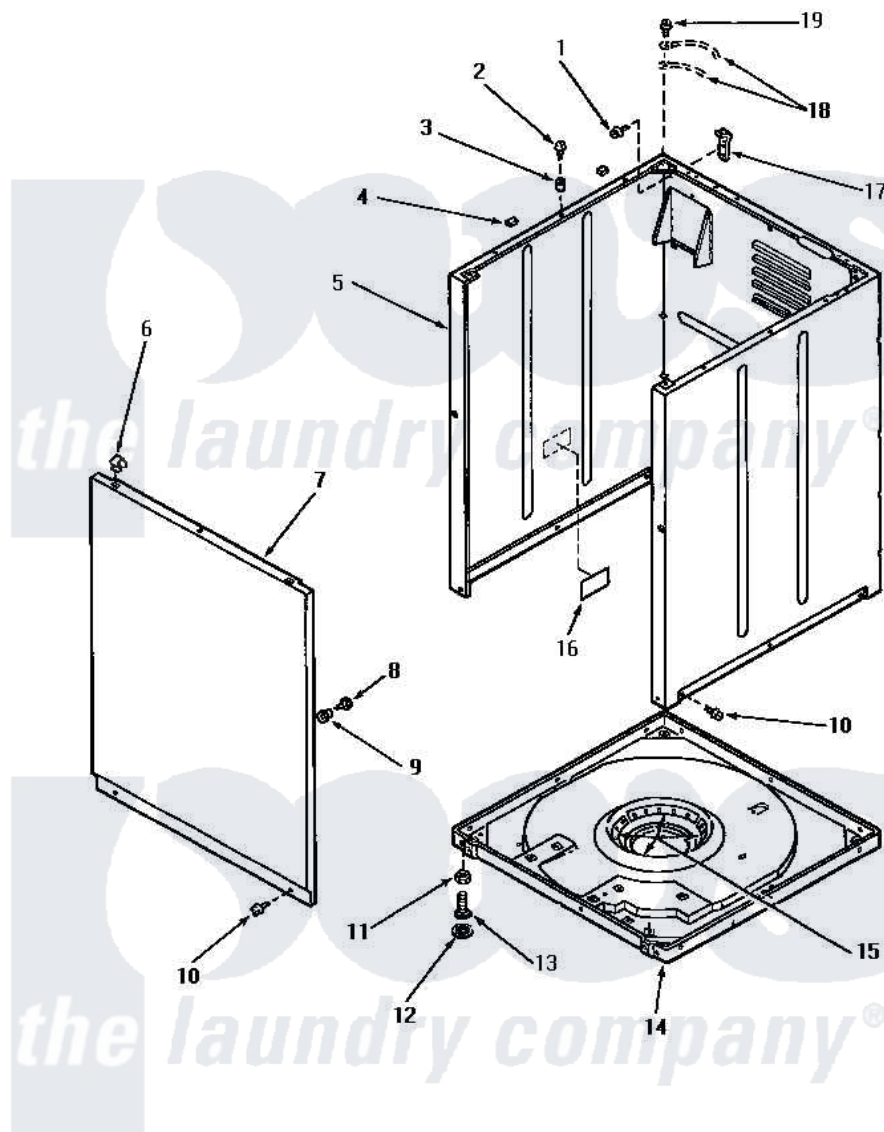

Amana NA6321 06 - FRONT PANEL, CABINET & BASE

FRONT PANEL, CABINET AND BASE

Amana Residential Amana NA6321 Washer Parts Parts Diagram 06 - FRONT PANEL, CABINET & BASE

[Click on the part number to view part](#)

Item	Original Part Number	Replaced By	Status	Part Description
1	51780	3390631		Screw, 10-16 X 3/8
2	56086	Y014874		Screw, Idler Arm And Sleeve
3	56079	505187		Locator, Panel
4	Y56128			Pad, Bumper
5	31669HP		Not Available	REPL BY 34475HP
"	31669WP	38612WP		Kit-Service
"	31669LP	38612LP		Kit Service Cabinet
6	28835	22001650		Fastener, Spring
7	32708H		Not Available	PANEL,FRONT
"	32708L	32708LP		Panel, Front
"	32708W	32708WP		Panel Front
8	32671	Y014874		Screw, Idler Arm And Sleeve
9	28102			Locator, Panel
10	27196	27001200		Screw
11	28199		Not Available	LOCKNUT
12	21749	40016001		Foot, Rubber

13	20409	22003428	Leg, Adjustable
14	31653P		Assembly, Base-Complete-G90
15	434P3	Not Available	KIT, SNUBBER PAD
16	33285	Not Available	TAPE, 1 INCH SQUARE, DBL
17	Y27103		Hinge, Hold-Down Lug
18	Y00000000	Not Available	SEE NOTE GROUND WIRES -- (GREEN)
19	56392	Not Available	SCREW, 8-18 X 3/8 TAPPI
NI	26594P		Grease, Silicone - 2 Oz Tube