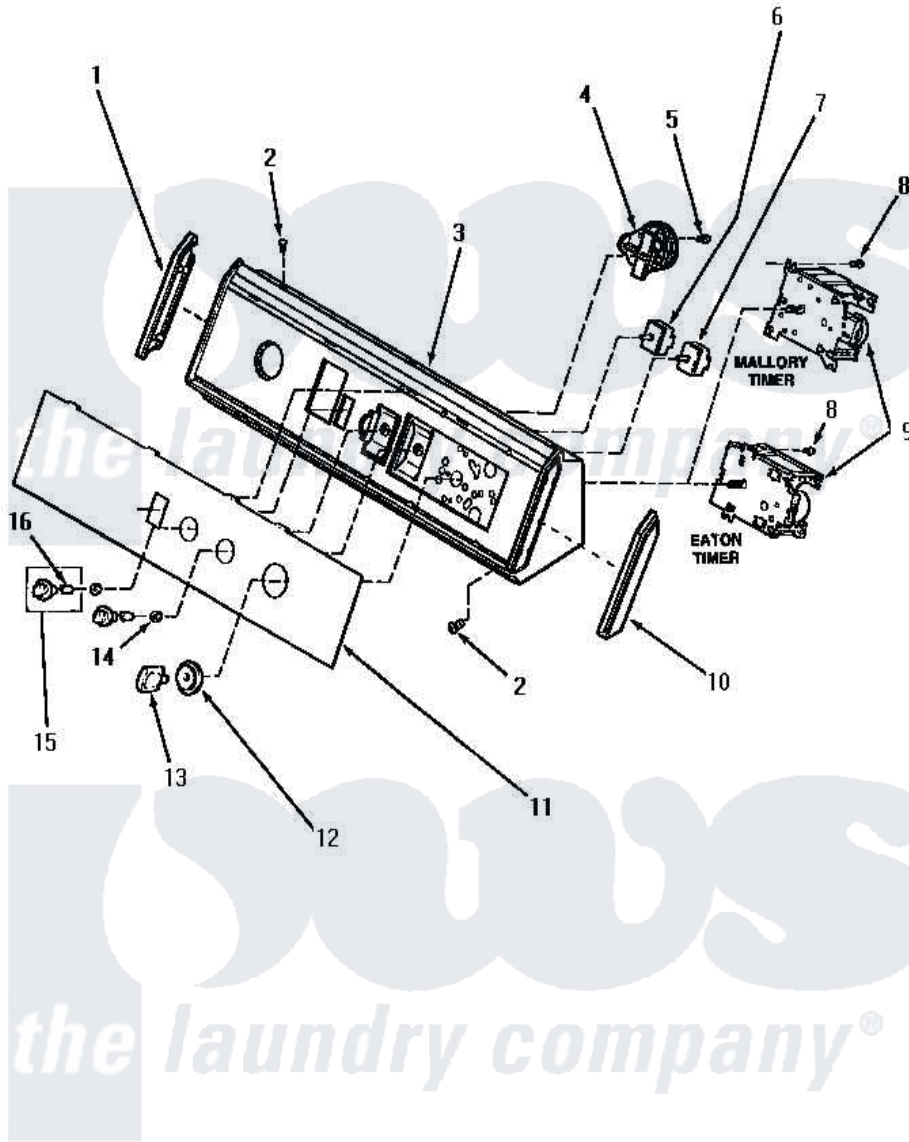

Amana NA6321 07 - GRAPHIC PANEL, CONTROL HOOD & CONTROLS

GRAPHIC PANEL, CONTROL HOOD AND CONTROLS

Amana [Residential Amana NA6321 Washer Parts](#) Parts Diagram 07 - GRAPHIC PANEL, CONTROL HOOD & CONTROLS

[Click on the part number to view part](#)

Item	Original Part Number	Replaced By	Status	Part Description
"	NOTE:		Not Available	SIPHON BREAK KIT MUST BE INSTALLED IN DRAIN HOSE IF THE DRAIN RECEPTACLE IS LOWER THAN THE CABINET TOP OF THE WASHER.
1	31249		Not Available	CAP,END-L.H.-CHROME
2	31752		Not Available	SCREW,No.8ABX3/4 POZIDRI
3	32404			Assembly, Hood And Mtg Plate
4	31675		Not Available	SWITCH,PRESSURE-SLIDE
5	31260			Screw, No.8 X 3/8 Ind H
6	24392		Not Available	SWITCH TEMP
7	27500		Not Available	SWITCH,SPEED SELECTOR
8	23962	W10116760		Screw
9	32228	32228P		Timer 5 Cycle Package
10	31248			Cap, End-RH-Chrome

11	32241	Not Available	PANEL, GRAPHIC
12	Y31503		Assembly, Timer Skirt
13	31281		Assembly, Knob-Timer-Black
14	57584	Not Available	NUT
15	31287	Not Available	ASSY,KNOB-ROTARY-BLK/B
16	10519	Not Available	RETAINER