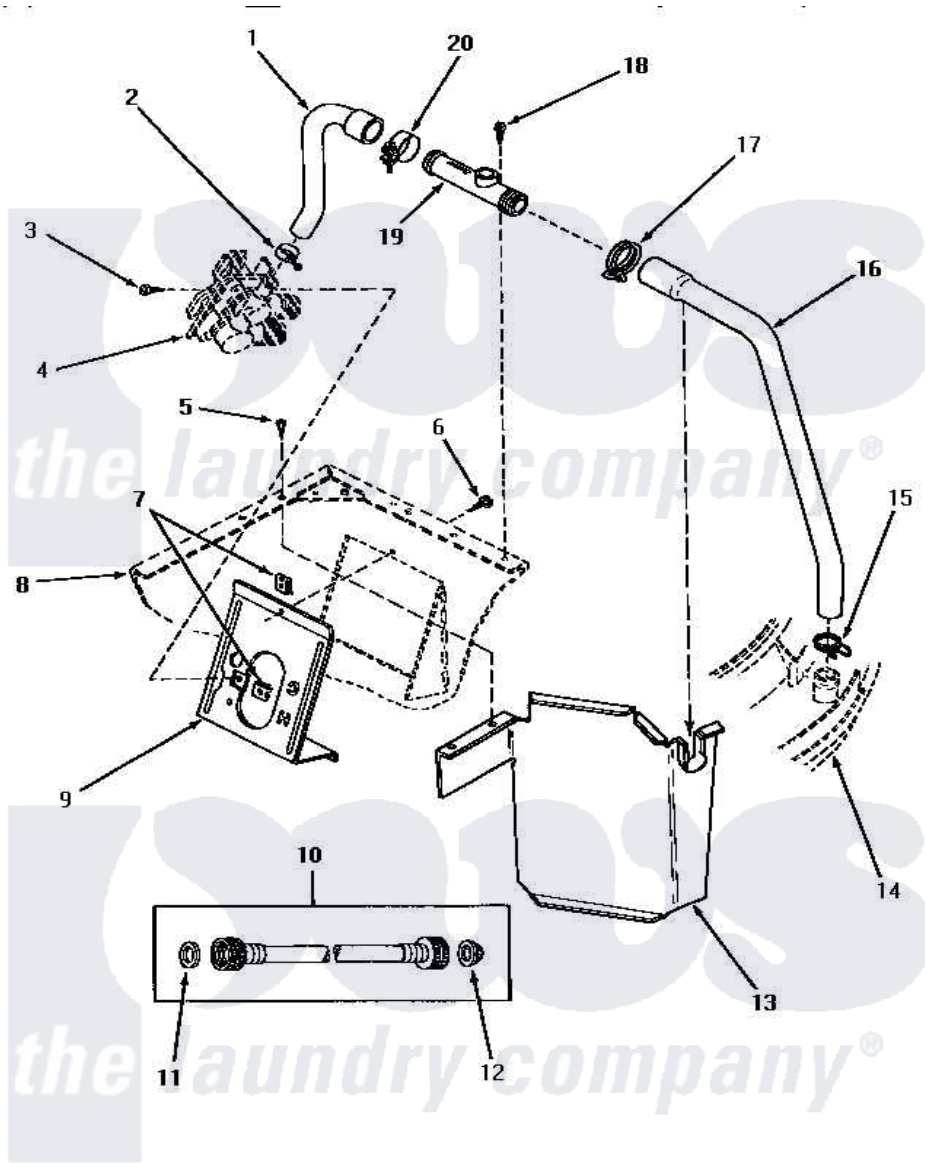

Amana NA6321 08 - HOSES/BACK FL PREVENTER & VLV BRKT

INLET HOSE, FILLER HOSE, BACK FLOW PREVENTER AND MIXING VALVE MOUNTING BRACKET

Amana [Residential Amana NA6321 Washer Parts](#) Parts Diagram 08 - HOSES/BACK FL PREVENTER & VLV BRKT
 Click on the part number to view part

Item	Original Part Number	Replaced By	Status	Part Description
1	27183			Hose, Mixing Valve
2	27643	596669		Clamp, Manifold
3	56392		Not Available	SCREW,8-18 X 3/8 TAPPI
4	Y00000000		Not Available	SEE NOTE MIXING VALVE
5	33316	489464		Screw
6	56392		Not Available	SCREW,8-18 X 3/8 TAPPI
7	54038			NUt, Speed U-Type
8	Y00000000		Not Available	SEE NOTE CABINET
9	32837	39407		Bracket, Valve
10	28330P	202860		Inlet Hose Assembly
11	20290	Y013783		Washer, Inlet Hose
12	28605	22002960		Strainer, Washer Inlet
13	33098		Not Available	ENCLOSURE,MIXING VALVE
14	Y00000000		Not Available	SEE NOTE OUTER TUB COVER
15	29210			Hose Clamp
16	31140			Hose, Water Inlet

17	29176	285655	Clamp, Hose
18	23962	W10116760	Screw
19	27118	34280	Assembly, Backflow Prevento
20	27152	Not Available	CLAMP HOSE