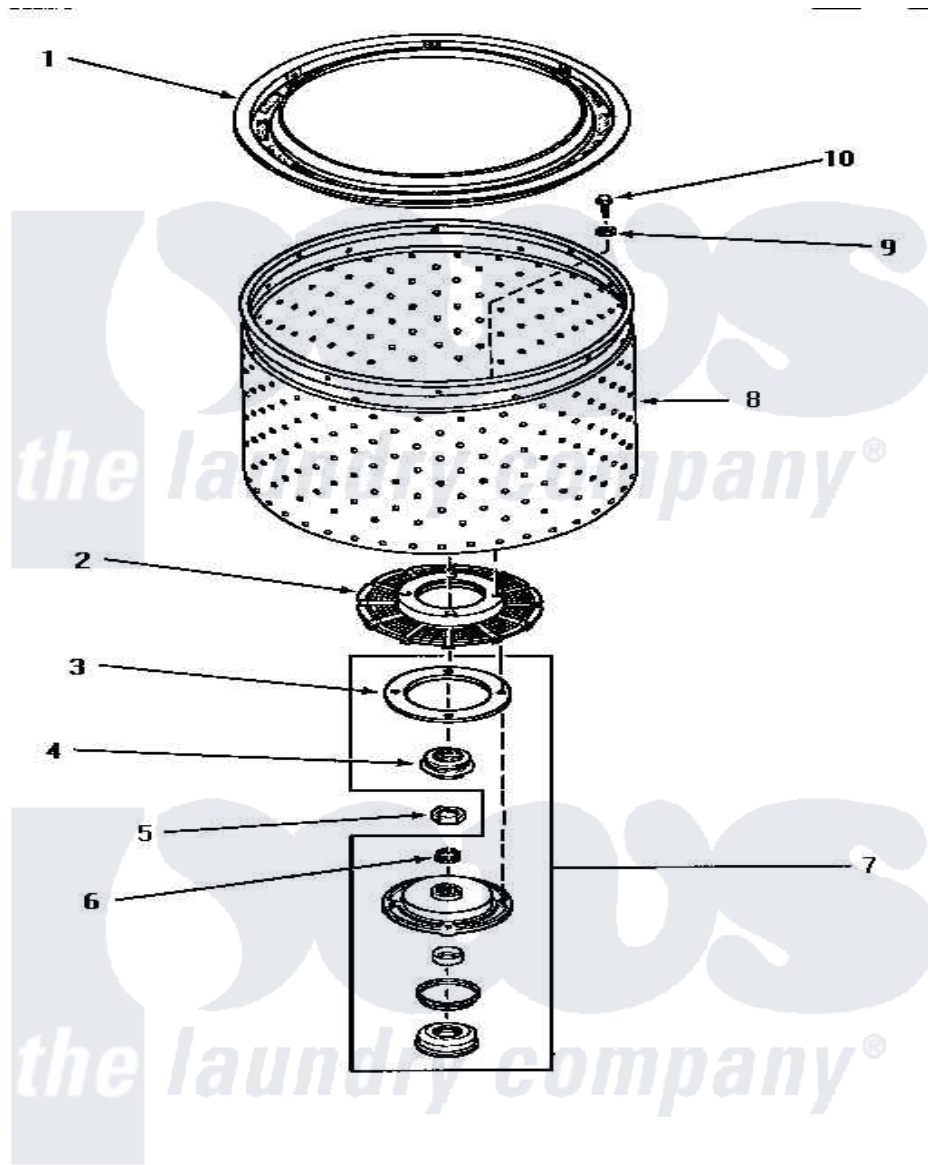

# Amana NA6321 09 - LINT FILTER, WASHTUB & HUB

## LINT FILTER, WASHTUB AND HUB

Amana Residential Amana NA6321 Washer Parts Parts Diagram 09 - LINT FILTER, WASHTUB & HUB  
 Click on the part number to view part

Item	Original Part Number	Replaced By	Status	Part Description
1	30944	<a href="#">33521</a>		Filter Lin/Clothes Guard
2	32998	<a href="#">39371</a>		Filter Lin
3	27125	<a href="#">39122</a>		Gasket, Washtub
4	Y00000000		Not Available	SEE NOTE SEAL HEAD -- (INCLUDED WITH 442P3 KIT)
5	Y29220	<a href="#">40016301</a>		Nut, Lock
6	29728	<a href="#">40008301</a>		Insert, Spline
7	495P3	<a href="#">R9900552</a>		Hub And Seal
8	28138		Not Available	WASHTUB, STAINLESS STEEL
"	29074	<a href="#">39252P</a>		Wash Tub
"	33295	<a href="#">39252P</a>		Wash Tub
"	<a href="#">33245</a>			Washtub, Stainless Steel
9	<a href="#">28094</a>			Gasket
10	27202	<a href="#">W1011678Z</a>		Screw