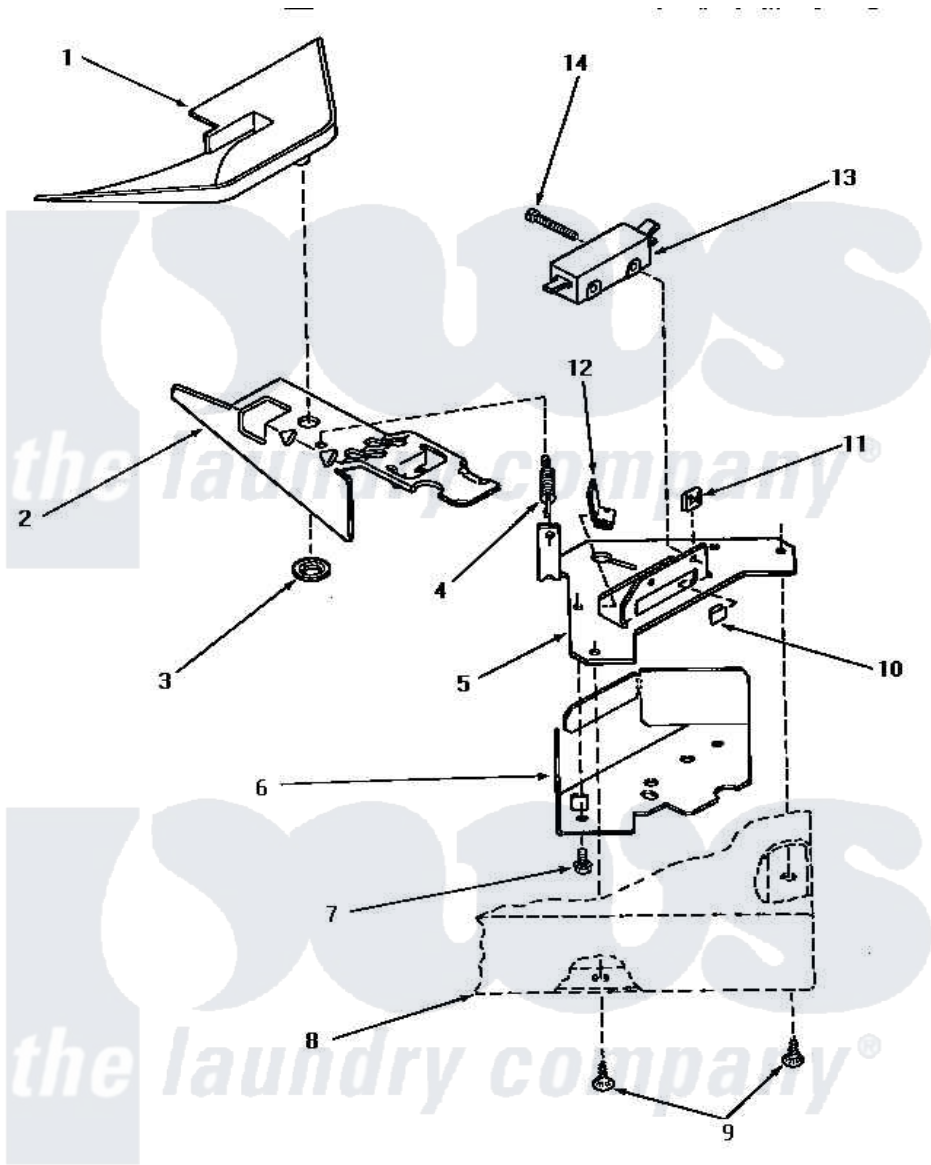

Amana NA6321 10 - LOADING DOOR SWITCH & BRACKET ASSY

LOADING DOOR SWITCH AND BRACKET ASSEMBLY

Amana [Residential Amana NA6321 Washer Parts](#) Parts Diagram 10 - LOADING DOOR SWITCH & BRACKET ASSY
 Click on the part number to view part

Item	Original Part Number	Replaced By	Status	Part Description
1	29042		Not Available	SHIELD,LID SWITCH
2	27602			Lever, Out-Of-Bal Switch
3	29043			Nut, Push
4	27603			Spring, Switch Lever
5	27250		Not Available	BRACKET,OUT-OF-BAL SWI
6	33086		Not Available	ENCLOSURE,LID SWITCH
7	23222	3177991		Screw
8	Y00000000		Not Available	SEE NOTE CABINET TOP
9	28193			Screw, 8-1/2 Tapping W/
10	27610			Clip, U
11	27248		Not Available	NUT,SPEED U-TYPE
12	Y27837			Clip, Speed-"U" Type
13	27249		Not Available	SWITCH
14	Q6516		Not Available	SCREW,6-32 X 1 ROUND H