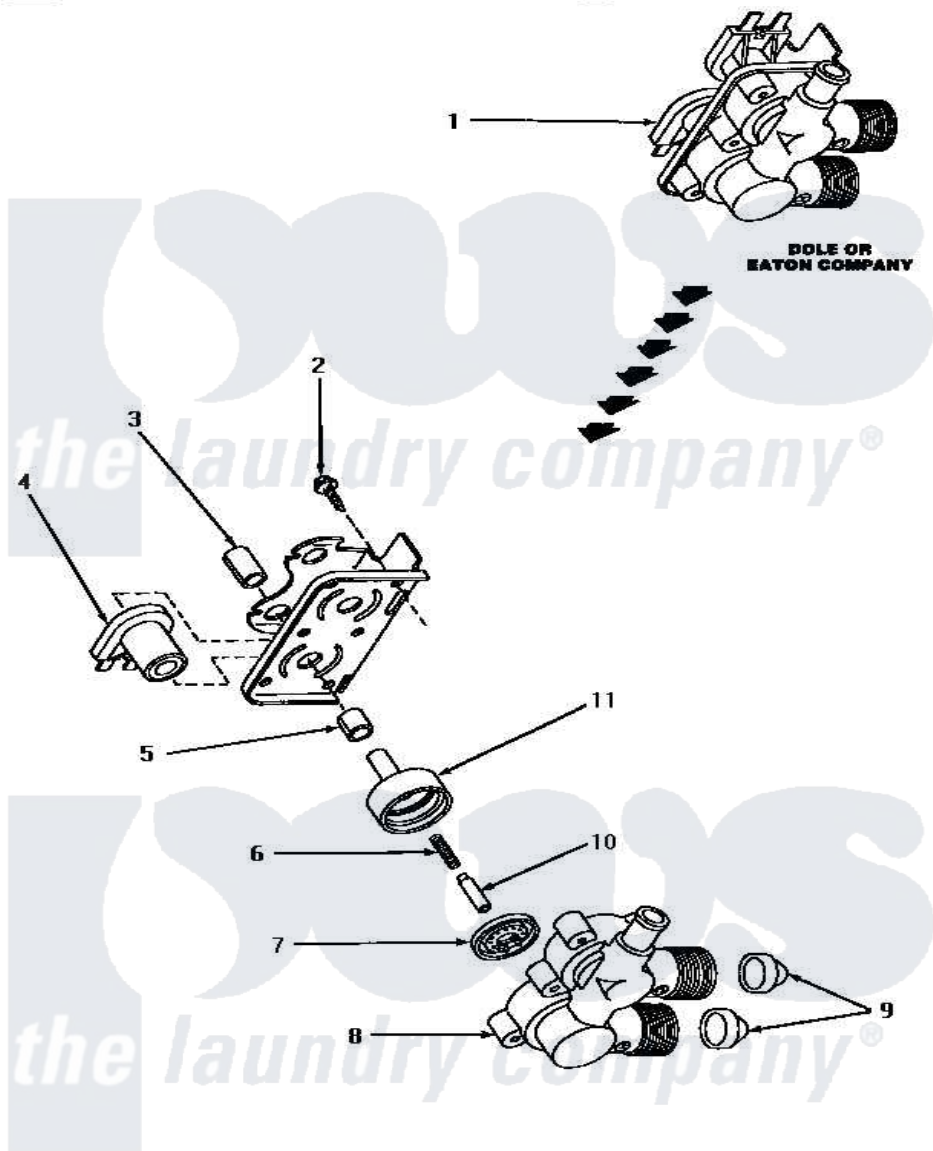

Amana NA6321 11 - MIXING VALVE ASSY

**MIXING VALVE ASSEMBLY
(Dole or Eaton Company)**

Amana [Residential Amana NA6321 Washer Parts](#) Parts Diagram 11 - MIXING VALVE ASSY
[Click on the part number to view part](#)

Item	Original Part Number	Replaced By	Status	Part Description
1	27156	33930		Valve, Mixing
2	25817C		Not Available	SCREW
3	24128		Not Available	SLEEVE, LONG
4	24126	33930		Valve, Mixing
5	24129		Not Available	SLEEVE, SHORT
6	24131		Not Available	SPRING
7	24134		Not Available	DIAPHRAGM
8	Y24159	33930		Valve, Mixing
9	24122	22002960		Strainer, Washer Inlet
10	24132		Not Available	ARMATURE
11	24130			Guide, Armature