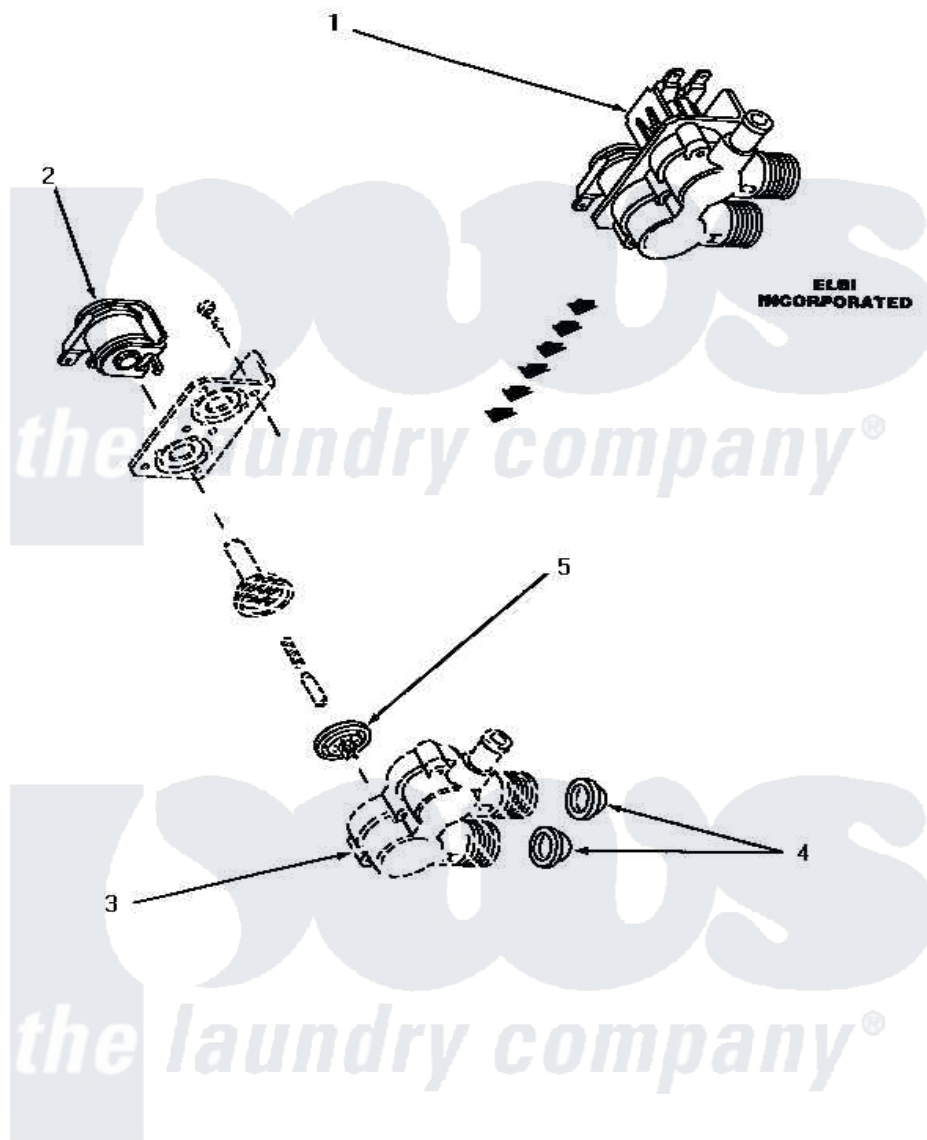

Amana NA6321 12 - MIXING VALVE ASSY

MIXING VALVE ASSEMBLY (Elbi Incorporated)

Amana [Residential Amana NA6321 Washer Parts](#) Parts Diagram 12 - MIXING VALVE ASSY
 Click on the part number to view part

Item	Original Part Number	Replaced By	Status	Part Description
1	27156	33930		Valve, Mixing
2	33084		Not Available	SOLENOID,MIXING VALVE
3	Y00000000		Not Available	SEE NOTE VALVE BODY -- (RED)
4	24122	22002960		Strainer, Washer Inlet
5	33079		Not Available	DIAPHRAM,MIXING VALVE-