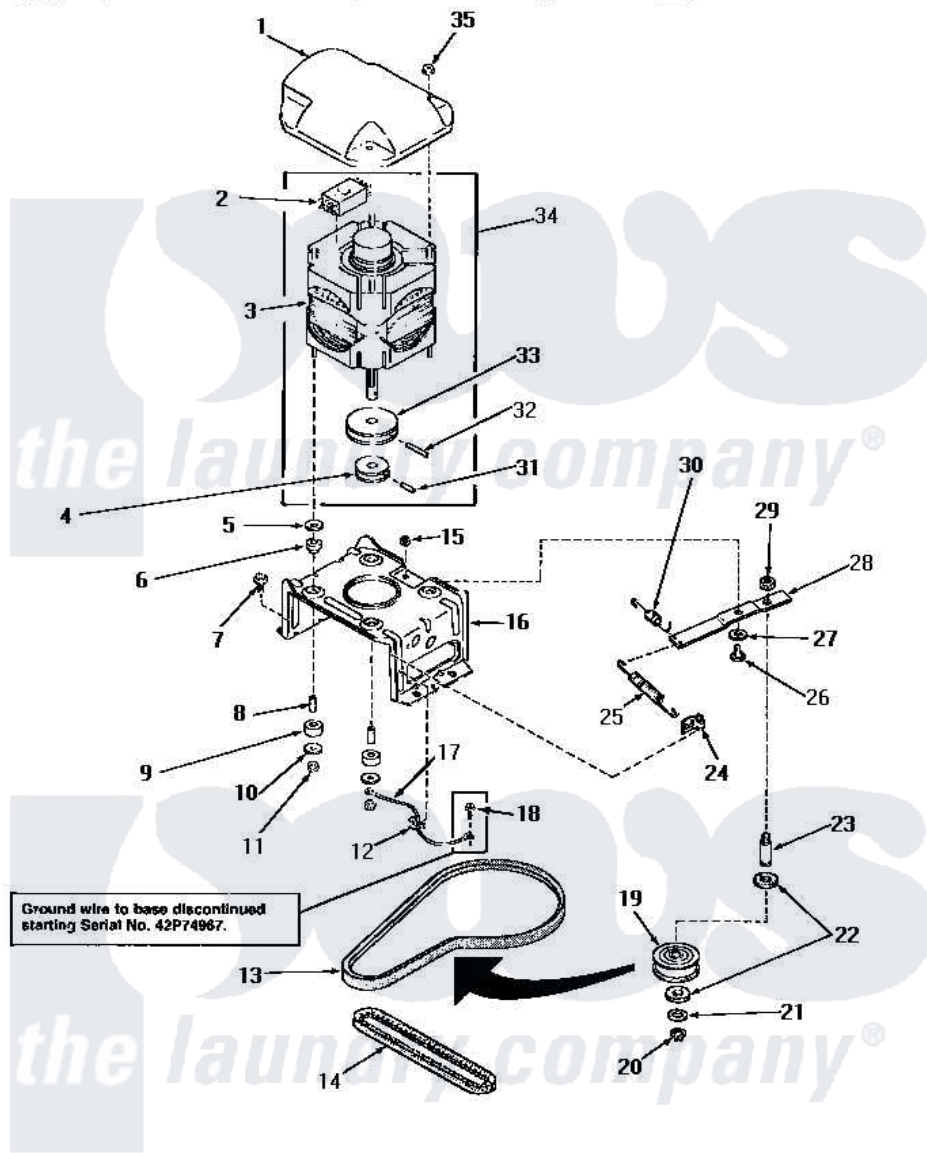

Amana NA6321 13 - MOTOR, MTG BRACKET, BELTS & IDLER ASSY

MOTOR, MOUNTING BRACKET, BELTS AND IDLER ASSEMBLY

Amana [Residential Amana NA6321 Washer Parts](#) Parts Diagram 13 - MOTOR, MTG BRACKET, BELTS & IDLER ASSY
 Click on the part number to view part

Item	Original Part Number	Replaced By	Status	Part Description
1	27136			Shield, Motor
2	30895A	30895AP		Switch Motor-W/Instr
"	24139		Not Available	SWITCH,MOTOR
3	30895	27179P		Motor-Drve
4	Y27104		Not Available	PULLEY,MOTOR
5	03888		Not Available	WASHER
6	01952A			Mounting, Rubber
7	Y31645	27001200		Screw
8	27181		Not Available	SPACER,MOTOR
9	01953		Not Available	WASHER,LOWER MOTOR MOU
10	03888		Not Available	WASHER
11	23604			Nut, Hex 10-32 Lock
12	Y00161	B5733302		Clip, Ground
13	28808			Belt, Agitate And Spin
14	27155			Belt, Pump
15	52566	27001225		Nut, Jam Mid Lock 1/4-20

16	28791		Bracket, Motor Mount
17	Y00000000	Not Available	SEE NOTE GROUND WIRE, GREEN
18	26592	Not Available	HEX HEAD SCREW
19	28800	Not Available	WHEEL, IDLER
20	23748		Ring, Retaining
21	52549		Washer, 501 ID X3/4 Odx
22	Y29443		Washer, Felt
23	28802		Shaft, Idler
24	28849		Clip, Spring
25	28807	37366	Spring, Idler
26	27229	40038901	Screw, 1/4-20
27	81392	40054701	Washer
28	31054	40041002	Lever, Idler
29	28803	2221070	Clamp, Nylon
30	30620	Not Available	SPRING, IDLER LEVER HEL
31	10416		Pin, Roll
32	23750		Pin, Roll
33	27171	Not Available	PULLEY, MOTOR
34	27179	27179P	Motor-Drive
35	27201		Locknut
NI	20605	Not Available	LUBE, HI TEMPERATURE-56
"	258P3	Not Available	KIT, CAPACITOR