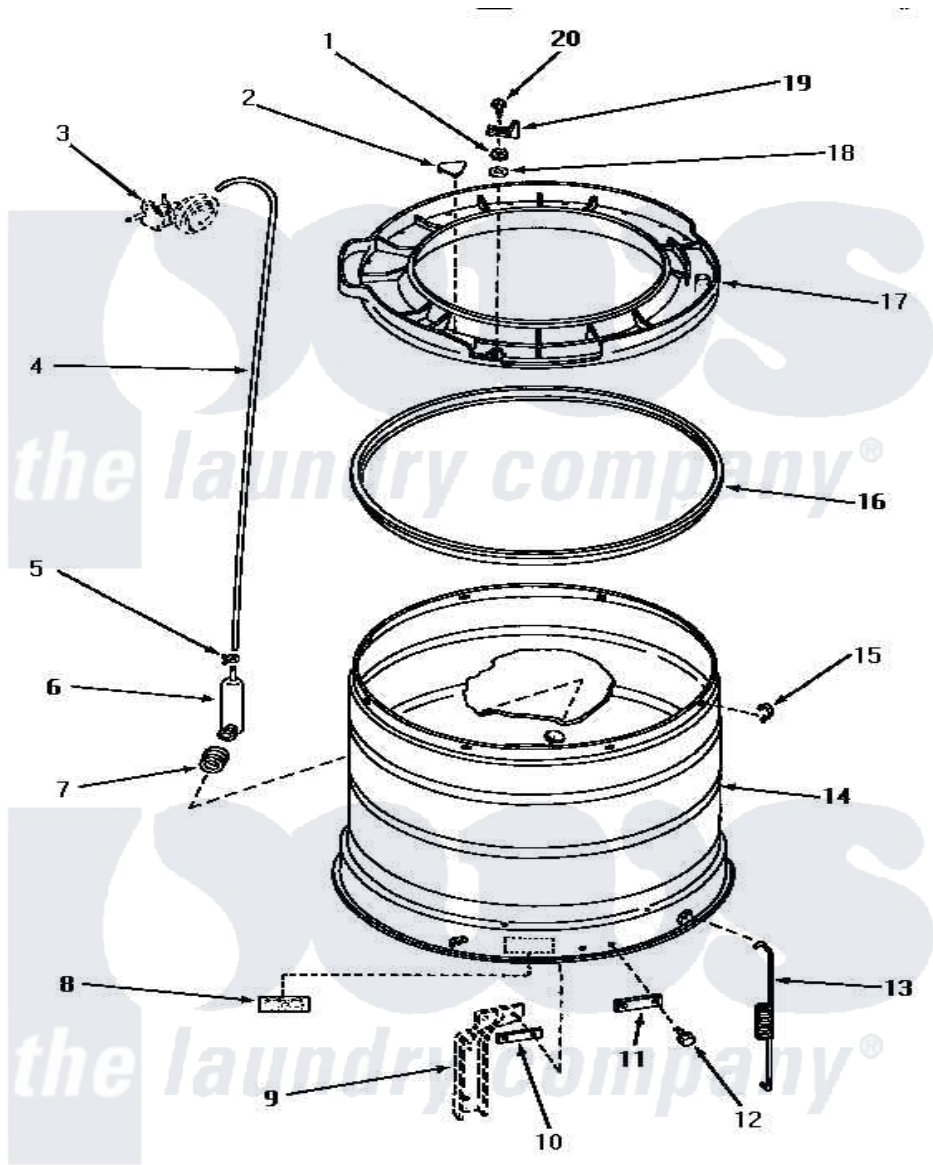

Amana NA6321 14 - OUTER TUB, COVER & PRESSURE HOSE

OUTER TUB, COVER AND PRESSURE HOSE

Amana [Residential Amana NA6321 Washer Parts](#) Parts Diagram 14 - OUTER TUB, COVER & PRESSURE HOSE
 Click on the part number to view part

Item	Original Part Number	Replaced By	Status	Part Description
1	03815			Lockwasher, No.10 Ext Shk
2	29901		Not Available	PLUG,SNAP-IN-OUTER TUB
3	Y00000000		Not Available	SEE NOTE PRESSURE SWITCH
4	29213	39125		Tubing 31
5	Y22294	596669		Clamp, Manifold
6	30243	40008501		Assembly, Pressure Bulb
7	29175	40037801		Grommet
8	Y27195		Not Available	STICKER
9	Y00000000		Not Available	SEE NOTE SUPPORT LEG
10	27927			Plate, Leg .032
11	27926			Plate, Leg .063
12	27205	40128701		Screw, 5/16-18 X .50
13	27239			Spring, Leg
14	30508		Not Available	TUB,OUTER
"	30509		Not Available	OUTER TUB
15	Y27017		Not Available	CLIP,SPRING

16	27184		Gasket, Tub Cover
17	31141	31153	Cover Outer Tub
18	23425	Not Available	WASHER,7/32IDX7/16ODX.
19	27247		Trigger, Out-Of-Bal Swi
20	27523	Not Available	SCREW