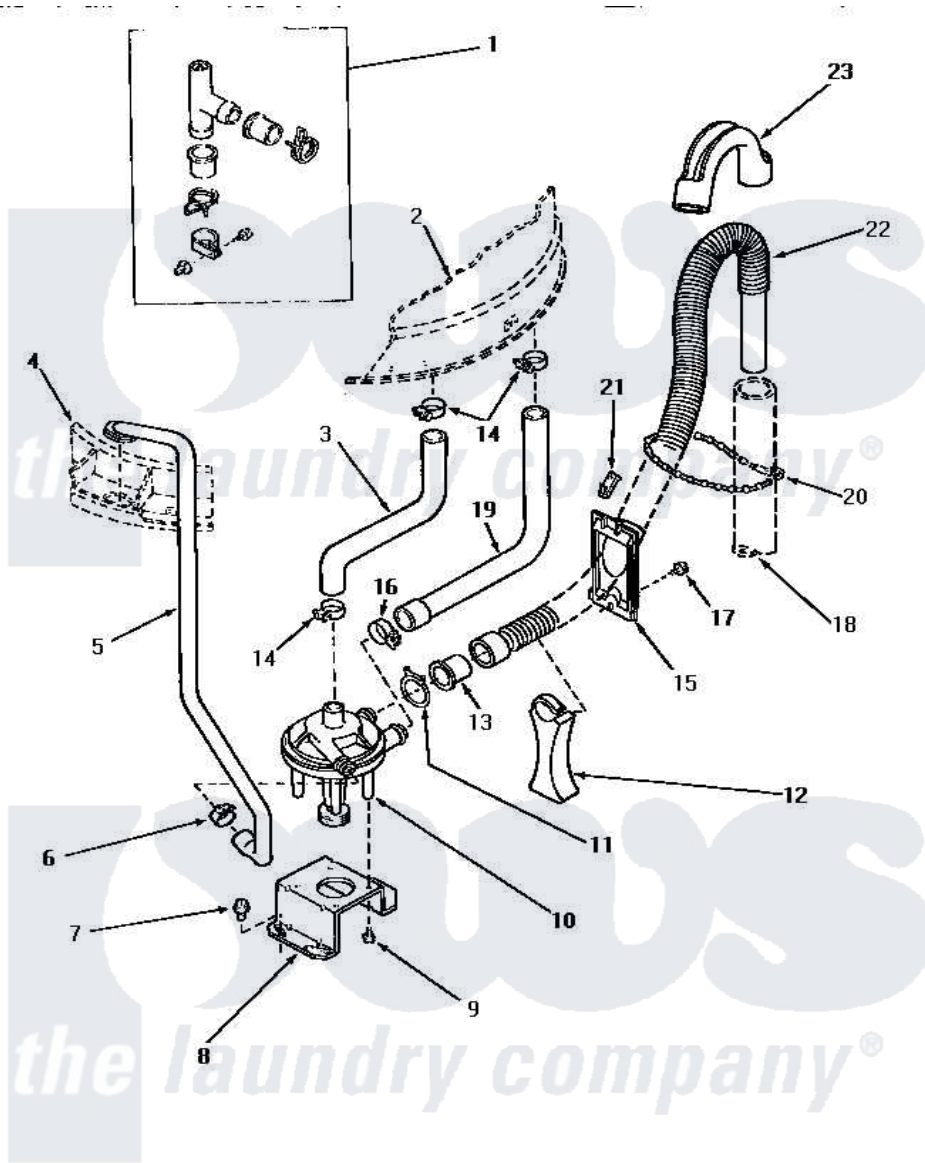

Amana NA6321 16 - PUMP ASSY/BRKT/HOSES & SIPHON BREAK KIT

PUMP ASSEMBLY, BRACKET, HOSES AND SIPHON BREAK KIT

Amana [Residential Amana NA6321 Washer Parts](#) Parts Diagram 16 - PUMP ASSY/BRKT/HOSES & SIPHON BREAK KIT

[Click on the part number to view part](#)

Item	Original Part Number	Replaced By	Status	Part Description
1	386P3	76660		Break-Sphn
2	Y00000000		Not Available	SEE NOTE OUTER TUB
3	27159		Not Available	HOSE,TUB TO PUMP
4	Y00000000		Not Available	SEE NOTE OUTER TUB COVER
5	27232		Not Available	HOSE
6	27644	285655		Clamp, Hose
7	Y31645	27001200		Screw
8	27105			Bracket, Pump Mounting
9	31098			Screw, 10-10 5/8 Unslot
10	31968			Assembly, Pump NA
"	31969			Assembly, Pump NA
11	29172		Not Available	CLAMP,HOSE
12	29284			Stand, Hose
13	29143		Not Available	HOSE,ADAPTER
14	32616		Not Available	(CLAMP HOSE)

15	29131		Not Available	RETAINER,DIRECTIONAL
16	27153	285655		Clamp, Hose
17	30676	27001200		Screw
18	Y00000000		Not Available	SEE NOTE STANDPIPE
19	27160		Not Available	HOSE,TUB TO PUMP-DRAIN
20	33489	8539404		Tie-Wire
21	29936		Not Available	HOSE RETAINER CLIP
22	29142	39952		Hose- Drai
23	29144	22003814		Retainer, Drain Hose
NI	406P3	451P3		Kit Drain Extension