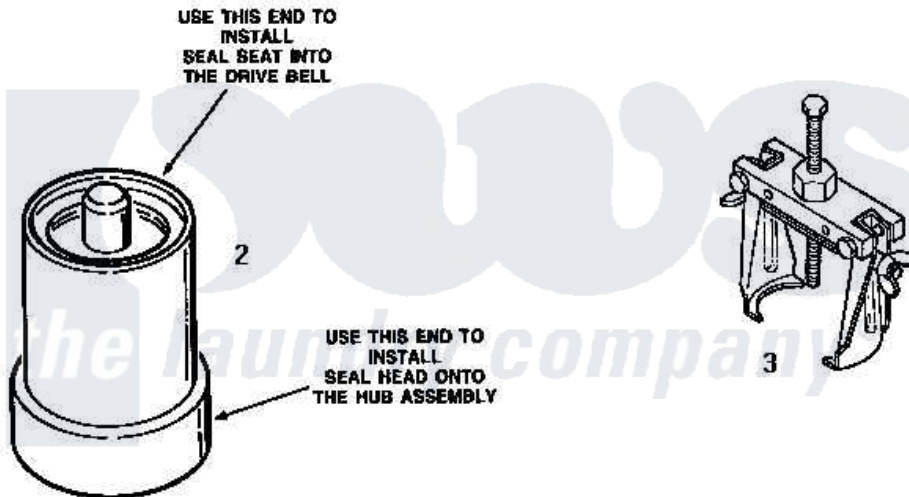

*the laundry company*<sup>®</sup>

Amana [Residential Amana NA6321 Washer Parts](#) Parts Diagram 18 - SPECIAL TOOLS  
 Click on the part number to view part

Item	Original Part Number	Replaced By	Status	Part Description
1	<a href="#">254P4P</a>			Agitator Hooks
2	255P4		Not Available	TOOL,SEAL INSTALLING
3	253P4	<a href="#">294P4</a>		Bell Tool