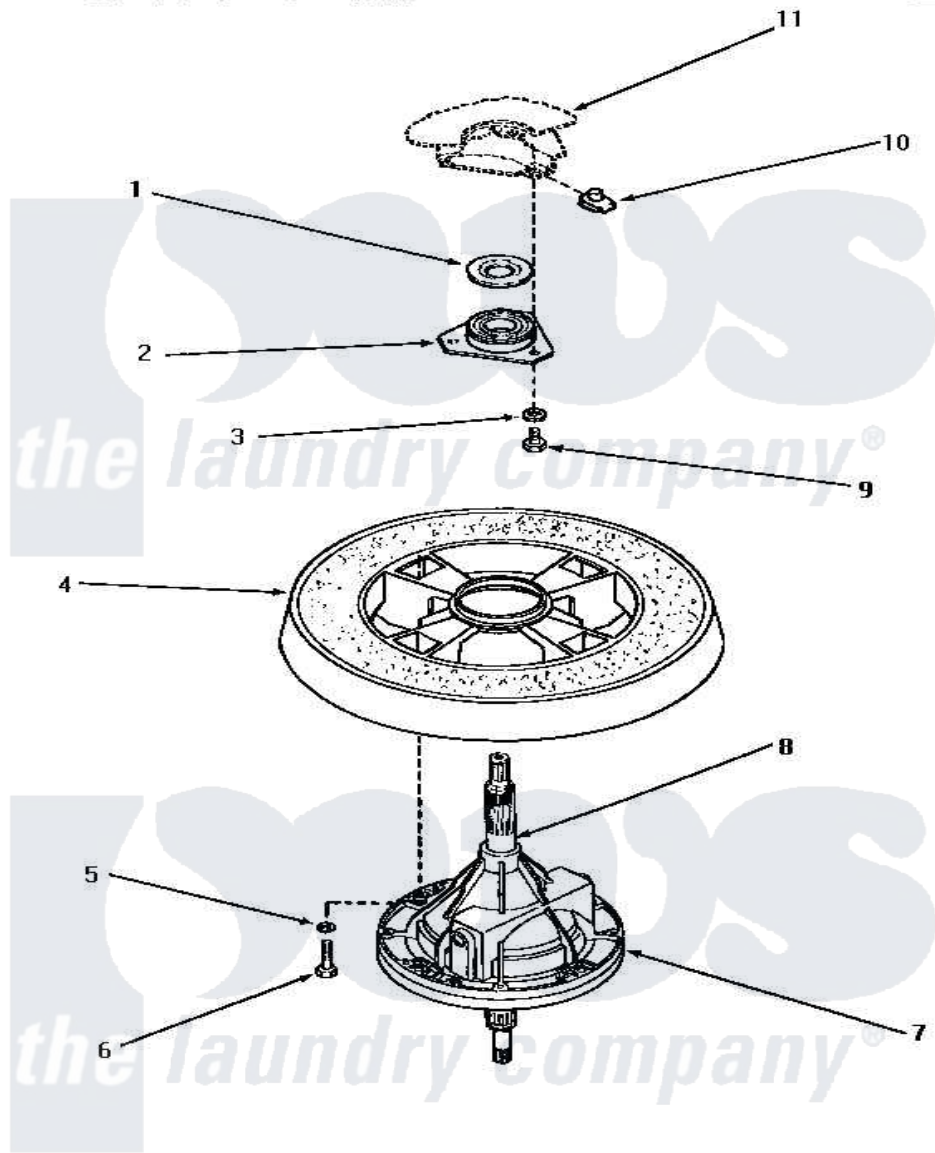

Amana NA6321 19 - TRANSMISSION ASSY & BALANCE RING

TRANSMISSION ASSEMBLY AND BALANCE RING

Amana [Residential Amana NA6321 Washer Parts](#) Parts Diagram 19 - TRANSMISSION ASSY & BALANCE RING
 Click on the part number to view part

Item	Original Part Number	Replaced By	Status	Part Description
1	27187			Flinger
2	27182	40004201P		Main Bearing Assembly
3	04366			Lockwasher, 5/16intshkp
4	Y29117		Not Available	ASSY, BALANCE RING-COMPL
5	02431			Lockwasher, 1/4 Ext Shk
6	27200		Not Available	CAP SCREW
7	33227	33227P		Assembly- Tran
8	27604P			Never-Seeze 1 Oz Tube
9	01355		Not Available	SCREW
10	27222			Nut, Retainer 5/16-18
11	Y00000000		Not Available	SEE NOTE OUTER TUB