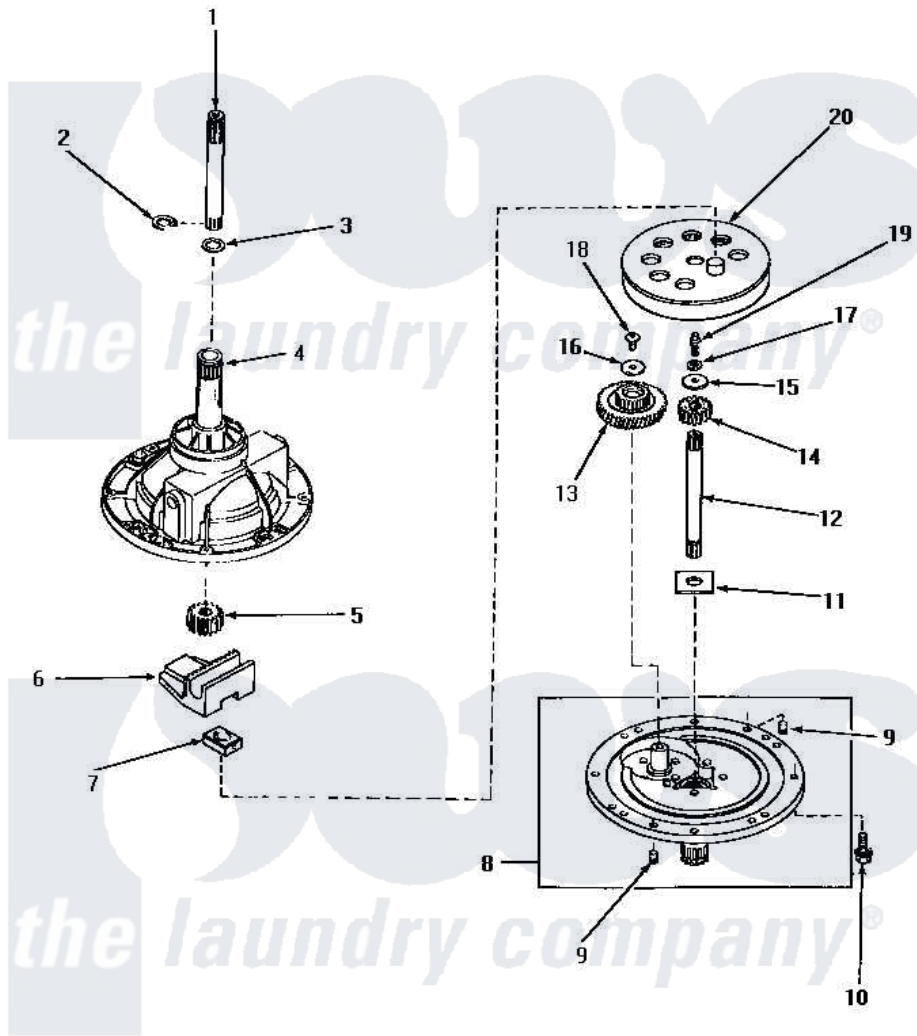

Amana NA6331 01 - 30978 TRANSMISSION ASSY COMPONENTS

COMPONENTS FOR 30978 TRANSMISSION ASSEMBLY

Amana [Residential Amana NA6331 Washer Parts](#) Parts Diagram 01 - 30978 TRANSMISSION ASSY COMPONENTS
 Click on the part number to view part

Item	Original Part Number	Replaced By	Status	Part Description
1	29134	Y36570		Shaft, Output
2	27197			Ring, Retaining
3	20212	35092		Washer, 3628id X 1.00 X .056
4	30037		Not Available	ASSY, TRANSMISSION CASExREPLACE
5	27003			Pinion, Agitator
6	Y31526			Rack
7	26493			Slide
8	30945		Not Available	ASSY, TRANSMISSION COVExREPLACE
9	27172			Pin, Dowel
10	31709		Not Available	SCREW, 1/4-20X1 HX SER/
11	27016			Washer
12	27081	27081P		Shaft Input Package
13	29161			Gear, Reduction
14	Y29160			Pinion, Drive
15	26509	40041501		Washer

16	29260	Not Available	WASHER
17	21456		Lockwasher, 1/4 Intshkp
18	29273		Screw, 1/4-20 X 3/8
19	27030	Not Available	SCREW, 1/4-20 SPECIAL
20	26577		Assembly, Gear And Stud
NI	28434P	Not Available	LOCTITE
"	27243P		Oil, CW Transmission F-