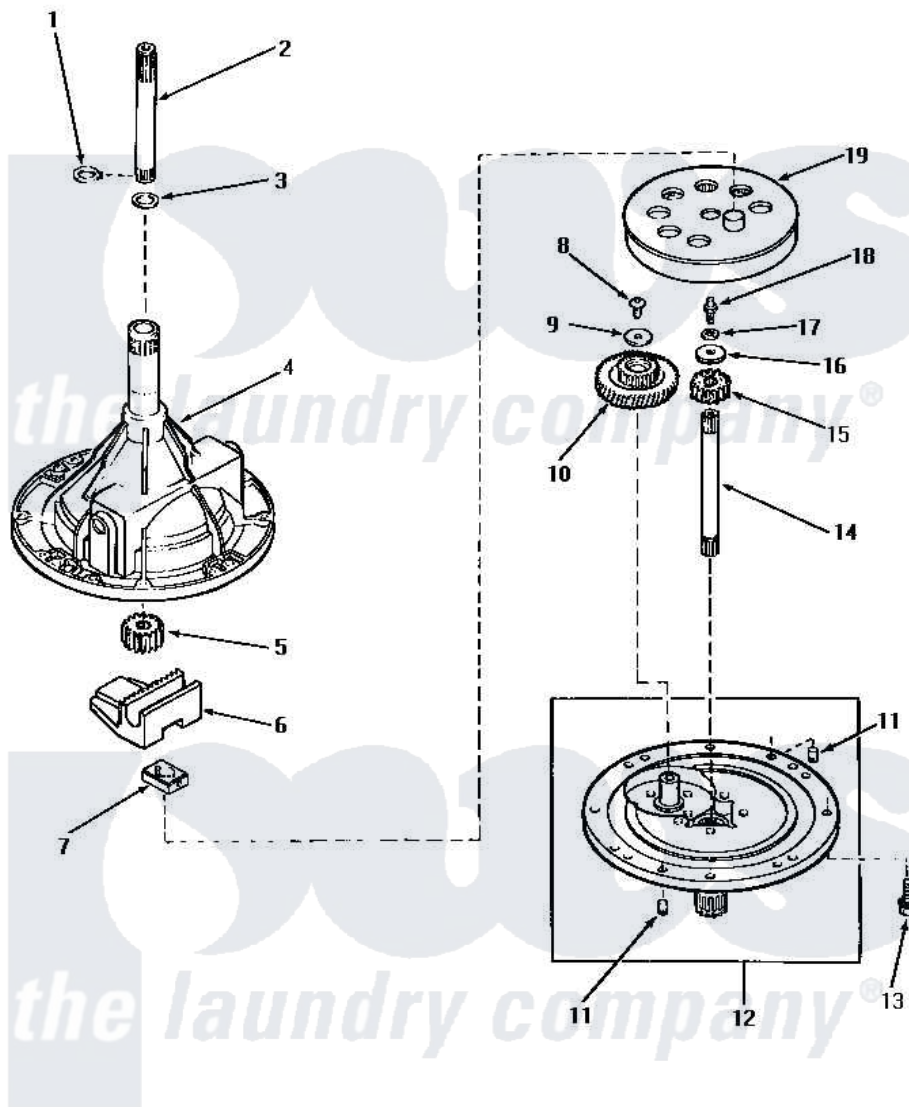

Amana NA6331 02 - 33227 TRANSMISSION ASSY COMPONENTS

COMPONENTS FOR 33227 TRANSMISSION ASSEMBLY

Amana [Residential Amana NA6331 Washer Parts](#) Parts Diagram 02 - 33227 TRANSMISSION ASSY COMPONENTS
 Click on the part number to view part

Item	Original Part Number	Replaced By	Status	Part Description
1	27197			Ring, Retaining
2	29134	Y36570		Shaft, Output
3	20212	35092		Washer, 3628id X 1.00 X .056
4	33223		Not Available	ASSY, TRANSMISSION CASE
5	27003			Pinion, Agitator
6	Y31526			Rack
7	26493			Slide
8	29273			Screw, 1/4-20 X 3/8
9	29260		Not Available	WASHER
10	29161			Gear, Reduction
11	27172			Pin, Dowel
12	33214		Not Available	TRANSMISSION COVER ASSEMBLY
13	32814		Not Available	SCREW, 1/4-20X7/8 SERRA
14	27081	27081P		Shaft Input Package
15	Y29160			Pinion, Drive
16	26509	40041501		Washer

17	21456		Lockwasher, 1/4 Intshkp
18	27030	Not Available	SCREW, 1/4-20 SPECIAL
19	26577		Assembly, Gear And Stud
NI	27243P		Oil, CW Transmission F-
"	28434P	Not Available	LOCTITE