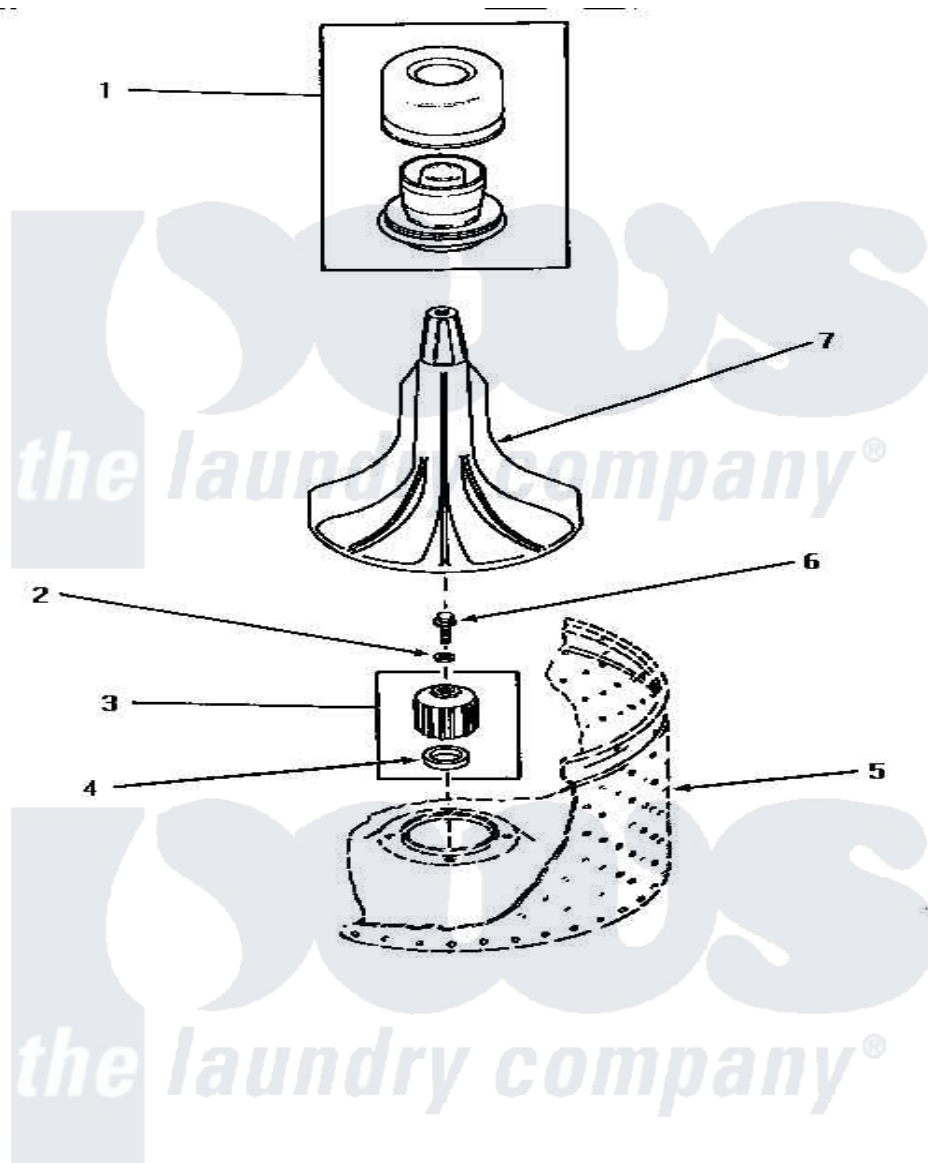

# Amana NA6331 03 - AGITATOR, DRIVE BELL & SEAL KIT

## AGITATOR, DRIVE BELL AND SEAL KIT

Amana [Residential Amana NA6331 Washer Parts](#) Parts Diagram 03 - AGITATOR, DRIVE BELL & SEAL KIT  
 Click on the part number to view part

Item	Original Part Number	Replaced By	Status	Part Description
1	30857	<a href="#">33510</a>		Assembly, Dispenser-Fabric
2	30853		Not Available	SEAL
3	30071P	<a href="#">R9900189</a>		Kit, Drive Bell And Seal
4	Y00000000		Not Available	SEE NOTE SEAL SEAT
5	Y00000000		Not Available	SEE NOTE WASHTUB
6	<a href="#">30852</a>			Screw, No.8-1/4 X 20 X 3/
7	30855	<a href="#">40000501W</a>		Agitator, Flex Vane
NI	442P3	<a href="#">R9900189</a>		Kit, Drive Bell And Seal