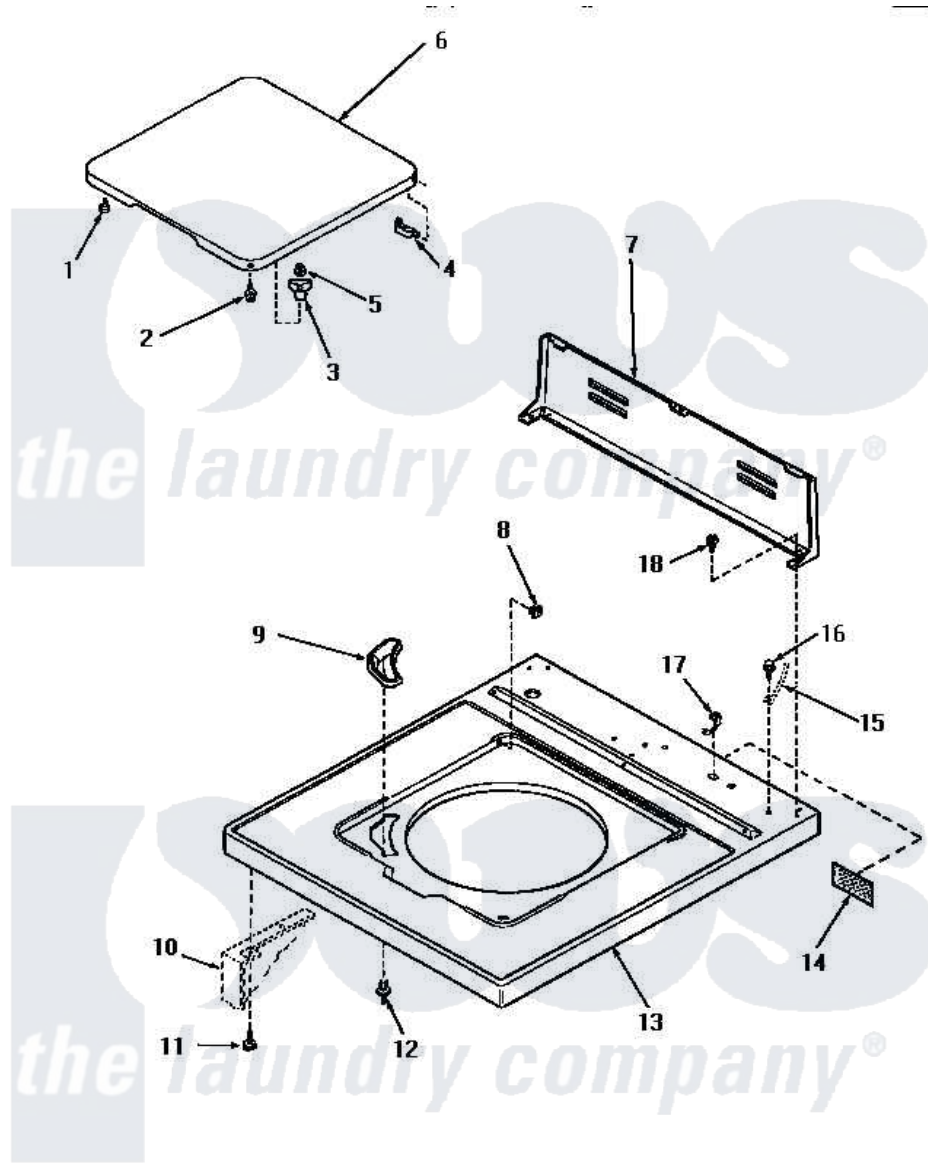

Amana NA6331 05 - CAB TOP/LOADING DR & CTRL HOOD REAR PAN

CABINET TOP, LOADING DOOR AND CONTROL HOOD REAR PANEL

Amana Residential Amana NA6331 Washer Parts Diagram 05 - CAB TOP/LOADING DR & CTRL HOOD REAR PAN

[Click on the part number to view part](#)

Item	Original Part Number	Replaced By	Status	Part Description
1	32507	40038001		Bumper
2	27203		Not Available	ASSY,SCREW & WASHER
3	27149			Catch, Lid Switch
4	27626		Not Available	HINGE,HIDDEN
5	21752			Nut, 8-32 Hex Brilock
6	31314L		Not Available	LOADING DOOR, ALMOND
"	31314H		Not Available	LID,W/INSTRUCTIONS
"	31314W		Not Available	LOADING DOOR, WHITE
7	31230		Not Available	CONTROL HOOD REAR PANEL
8	27625			Bushing
9	32786		Not Available	BLEACH DISPENSER
10	Y00000000		Not Available	SEE NOTE CABINET
11	Y31644	27001200		Screw
12	56534			Barrel, Support
13	32808			Cabinet Top