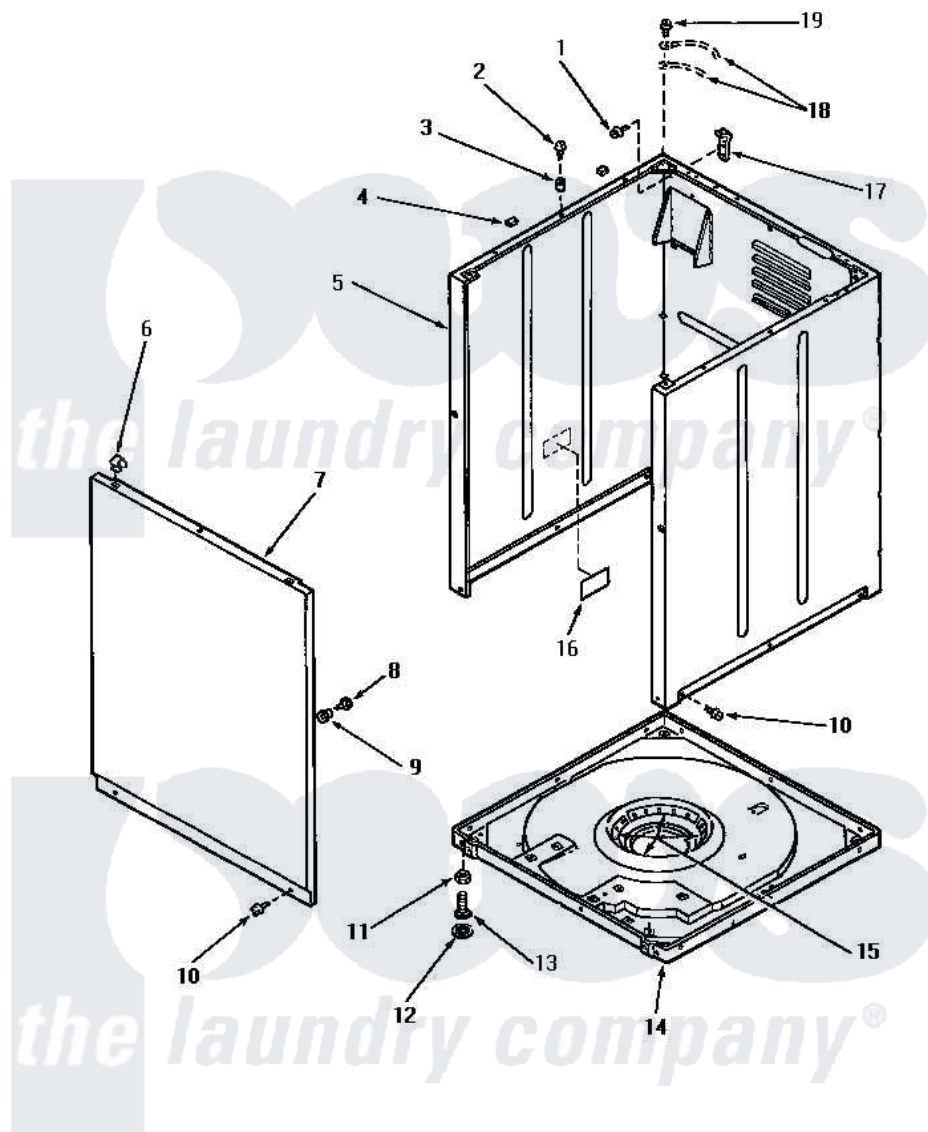

# Amana NA6331 06 - FRONT PANEL, CABINET & BASE

## FRONT PANEL, CABINET AND BASE

Amana Residential Amana NA6331 Washer Parts Parts Diagram 06 - FRONT PANEL, CABINET & BASE  
 Click on the part number to view part

Item	Original Part Number	Replaced By	Status	Part Description
1	51780	<a href="#">3390631</a>		Screw, 10-16 X 3/8
2	56086	<a href="#">Y014874</a>		Screw, Idler Arm And Sleeve
3	56079	<a href="#">505187</a>		Locator, Panel
4	<a href="#">Y56128</a>			Pad, Bumper
5	31669HP		Not Available	REPL BY 34475HP
"	31669WP	<a href="#">38612WP</a>		Kit-Service
"	31669LP	<a href="#">38612LP</a>		Kit Service Cabinet
6	28835	<a href="#">22001650</a>		Fastener, Spring
7	32708H		Not Available	PANEL,FRONT
"	32708L	<a href="#">32708LP</a>		Panel, Front
"	32708W	<a href="#">32708WP</a>		Panel Front
8	32671	<a href="#">Y014874</a>		Screw, Idler Arm And Sleeve
9	<a href="#">28102</a>			Locator, Panel
10	27196	<a href="#">27001200</a>		Screw
11	28199		Not Available	LOCKNUT
12	21749	<a href="#">40016001</a>		Foot, Rubber

13	20409	<a href="#">22003428</a>	Leg, Adjustable
14	<a href="#">31653P</a>		Assembly, Base-Complete-G90
15	434P3	Not Available	KIT, SNUBBER PAD
16	33285	Not Available	TAPE, 1 INCH SQUARE, DBL
17	<a href="#">Y27103</a>		Hinge, Hold-Down Lug
18	Y00000000	Not Available	SEE NOTE GROUND WIRES -- (GREEN)
19	56392	Not Available	SCREW, 8-18 X 3/8 TAPPI
NI	<a href="#">26594P</a>		Grease, Silicone - 2 Oz Tube