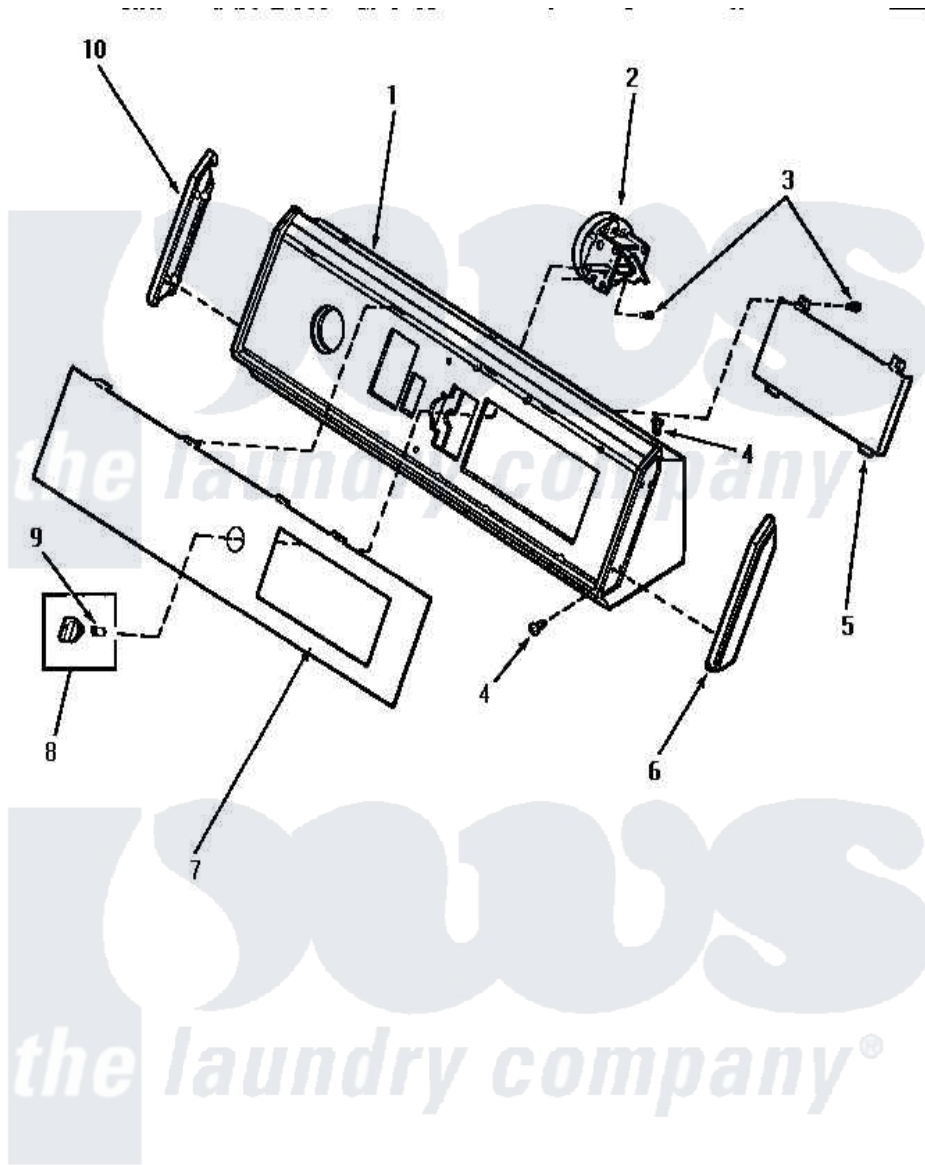

Amana NA6331 07 - GRAPHIC PANEL, CONTROL HOOD & CONTROLS

GRAPHIC PANEL, CONTROL HOOD AND CONTROLS

Amana [Residential Amana NA6331 Washer Parts](#) Parts Diagram 07 - GRAPHIC PANEL, CONTROL HOOD & CONTROLS

[Click on the part number to view part](#)

Item	Original Part Number	Replaced By	Status	Part Description
"	NOTE:		Not Available	SIPHON BREAK KIT MUST BE INSTALLED IN DRAIN HOSE IF THE DRAIN RECEPTACLE IS LOWER THAN THE CABINET TOP OF THE WASHER.
1	31224		Not Available	HOOD,CONTROL-BLACK
2	31675		Not Available	SWITCH,PRESSURE-SLIDE
3	31260			Screw, No.8 X 3/8 Ind H
4	31752		Not Available	SCREW,No.8ABX3/4 POZIDRI
5	31308			Electronic Control
6	31248			Cap, End-RH-Chrome
7	31194		Not Available	PANEL,GRAPHIC
9	10519		Not Available	RETAINER
10	31249		Not Available	CAP,END-L.H.-CHROME