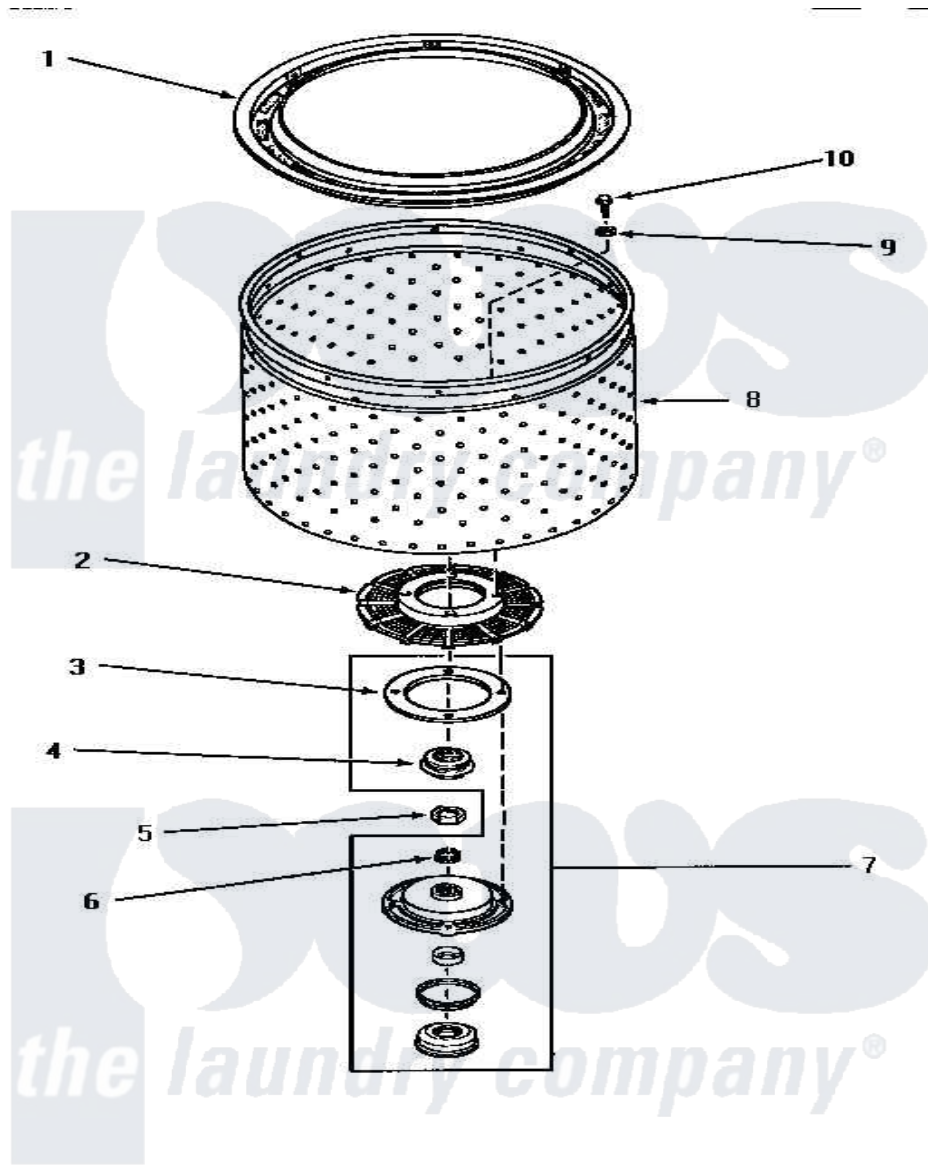

# Amana NA6331 09 - LINT FILTER, WASHTUB & HUB

## LINT FILTER, WASHTUB AND HUB

Amana Residential Amana NA6331 Washer Parts Parts Diagram 09 - LINT FILTER, WASHTUB & HUB  
 Click on the part number to view part

Item	Original Part Number	Replaced By	Status	Part Description
1	30944	<a href="#">33521</a>		Filter Lin/Clothes Guard
2	32998	<a href="#">39371</a>		Filter Lin
3	27125	<a href="#">39122</a>		Gasket, Washtub
4	Y00000000		Not Available	SEE NOTE SEAL HEAD -- (INCLUDED WITH 442P3 KIT)
5	Y29220	<a href="#">40016301</a>		Nut, Lock
6	29728	<a href="#">40008301</a>		Insert, Spline
7	495P3	<a href="#">R9900552</a>		Hub And Seal
8	28138		Not Available	WASHTUB, STAINLESS STEEL
"	29074	<a href="#">39252P</a>		Wash Tub
"	33295	<a href="#">39252P</a>		Wash Tub
"	<a href="#">33245</a>			Washtub, Stainless Steel
9	<a href="#">28094</a>			Gasket
10	27202	<a href="#">W10116787</a>		Screw