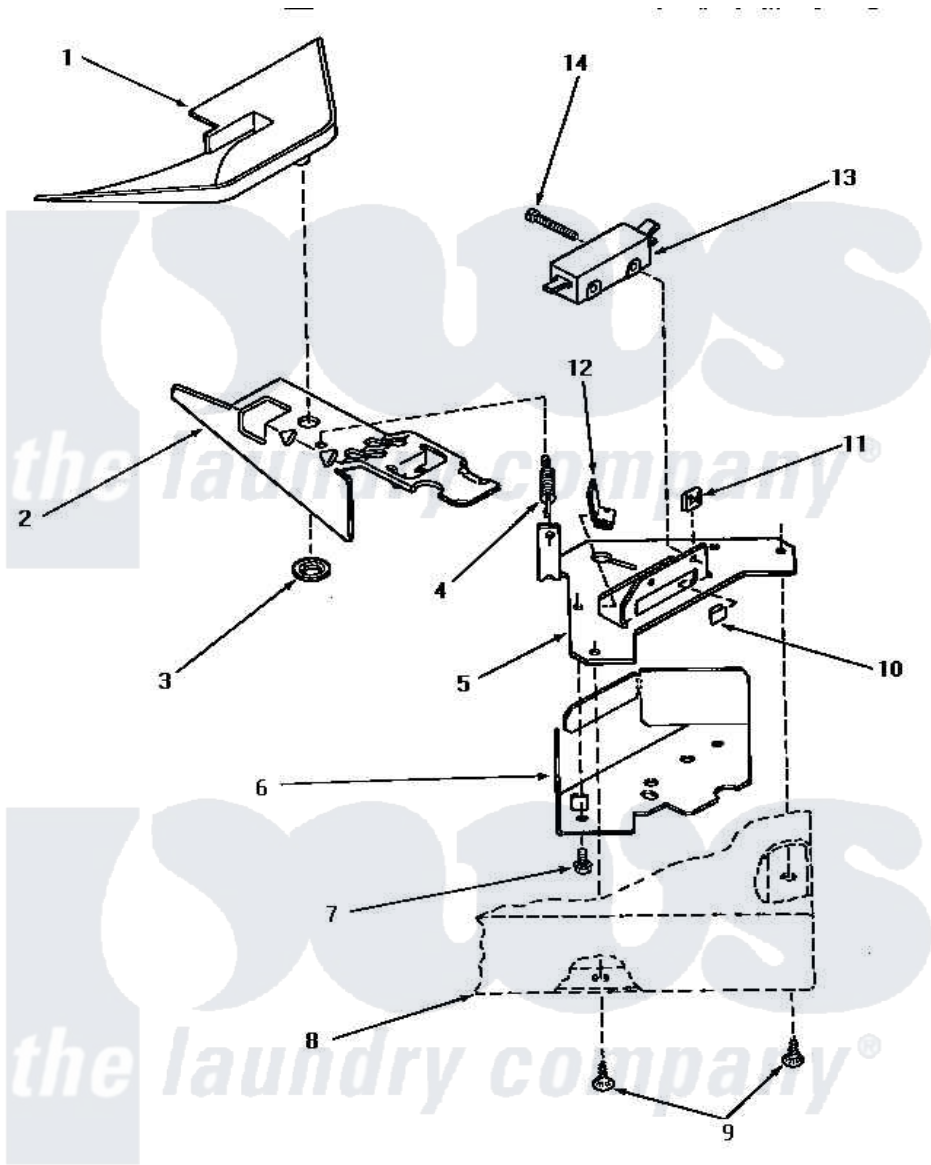

Amana NA6331 10 - LOADING DOOR SWITCH & BRACKET ASSY

LOADING DOOR SWITCH AND BRACKET ASSEMBLY

Amana [Residential Amana NA6331 Washer Parts](#) Parts Diagram 10 - LOADING DOOR SWITCH & BRACKET ASSY
 Click on the part number to view part

Item	Original Part Number	Replaced By	Status	Part Description
1	29042		Not Available	SHIELD,LID SWITCH
2	27602			Lever, Out-Of-Bal Switch
3	29043			Nut, Push
4	27603			Spring, Switch Lever
5	27250		Not Available	BRACKET,OUT-OF-BAL SWI
6	33086		Not Available	ENCLOSURE,LID SWITCH
7	23222	3177991		Screw
8	Y00000000		Not Available	SEE NOTE CABINET TOP
9	28193			Screw, 8-1/2 Tapping W/
10	27610			Clip, U
11	27248		Not Available	NUT,SPEED U-TYPE
12	Y27837			Clip, Speed-"U" Type
13	27249		Not Available	SWITCH
14	Q6516		Not Available	SCREW,6-32 X 1 ROUND H