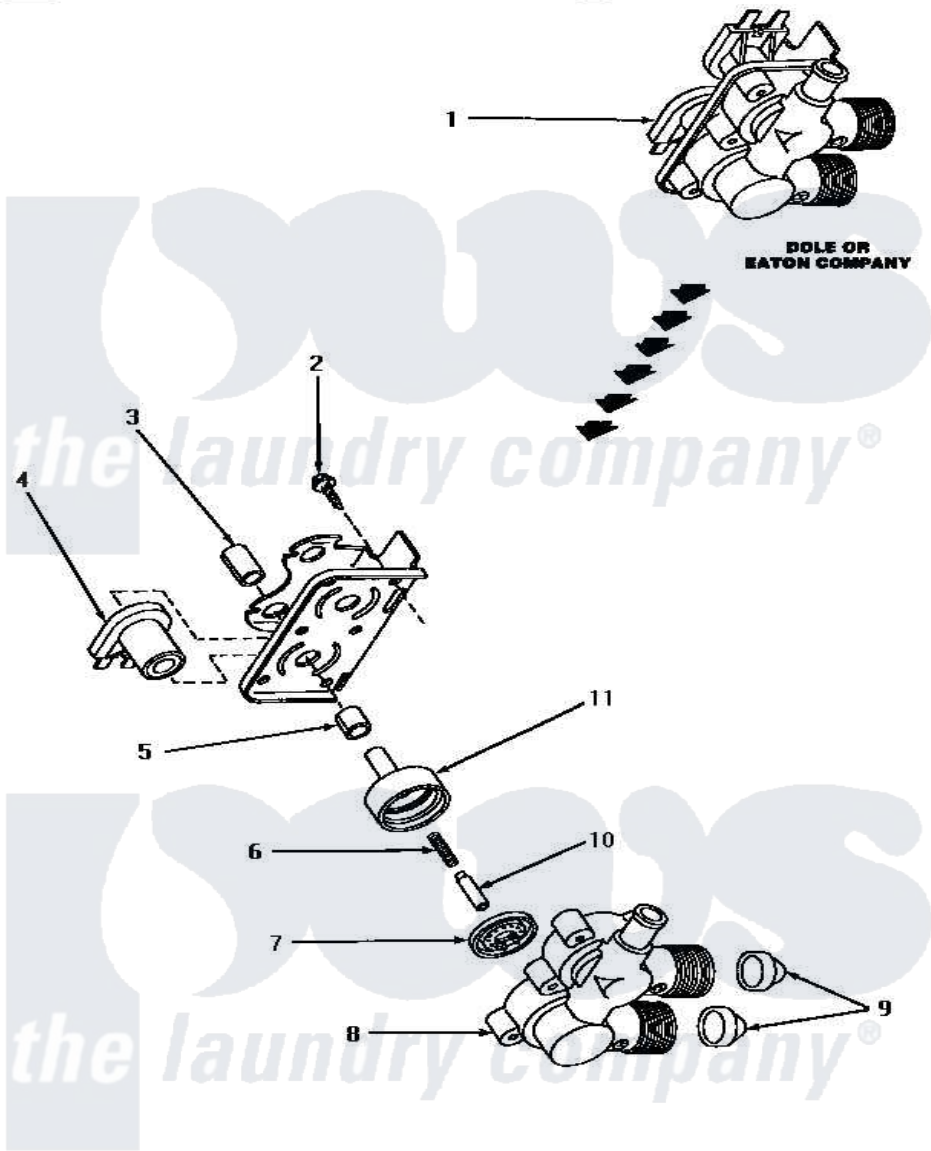

# Amana NA6331 11 - MIXING VALVE ASSY

**MIXING VALVE ASSEMBLY  
(Dole or Eaton Company)**

Amana [Residential Amana NA6331 Washer Parts](#) Parts Diagram 11 - MIXING VALVE ASSY  
[Click on the part number to view part](#)

Item	Original Part Number	Replaced By	Status	Part Description
1	27156	<a href="#">33930</a>		Valve, Mixing
2	25817C		Not Available	SCREW
3	24128		Not Available	SLEEVE, LONG
4	24126	<a href="#">33930</a>		Valve, Mixing
5	24129		Not Available	SLEEVE, SHORT
6	24131		Not Available	SPRING
7	24134		Not Available	DIAPHRAGM
8	Y24159	<a href="#">33930</a>		Valve, Mixing
9	24122	<a href="#">22002960</a>		Strainer, Washer Inlet
10	24132		Not Available	ARMATURE
11	<a href="#">24130</a>			Guide, Armature