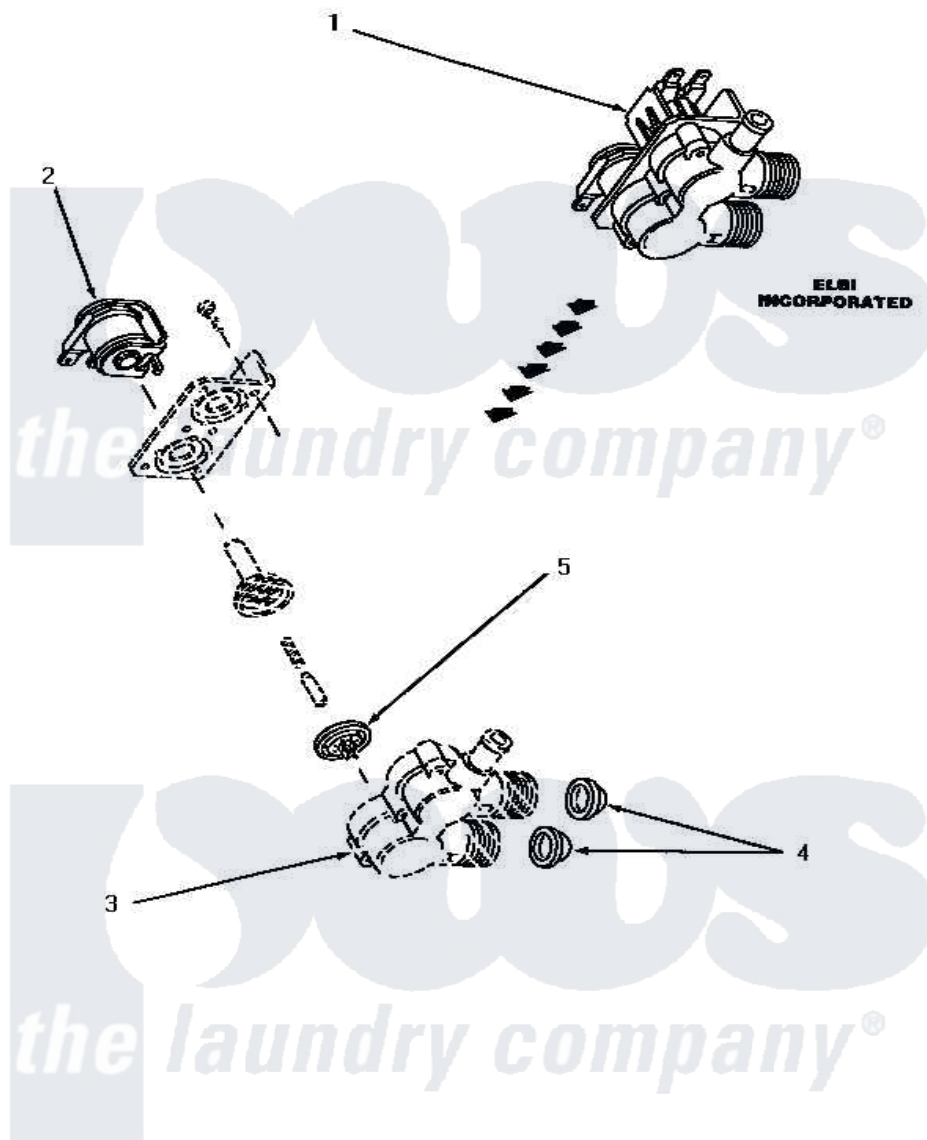

Amana NA6331 12 - MIXING VALVE ASSY

MIXING VALVE ASSEMBLY (Elbi Incorporated)

Amana [Residential Amana NA6331 Washer Parts](#) Parts Diagram 12 - MIXING VALVE ASSY
 Click on the part number to view part

Item	Original Part Number	Replaced By	Status	Part Description
1	27156	33930		Valve, Mixing
2	33084		Not Available	SOLENOID,MIXING VALVE
3	Y00000000		Not Available	SEE NOTE VALVE BODY -- (RED)
4	24122	22002960		Strainer, Washer Inlet
5	33079		Not Available	DIAPHRAM,MIXING VALVE-