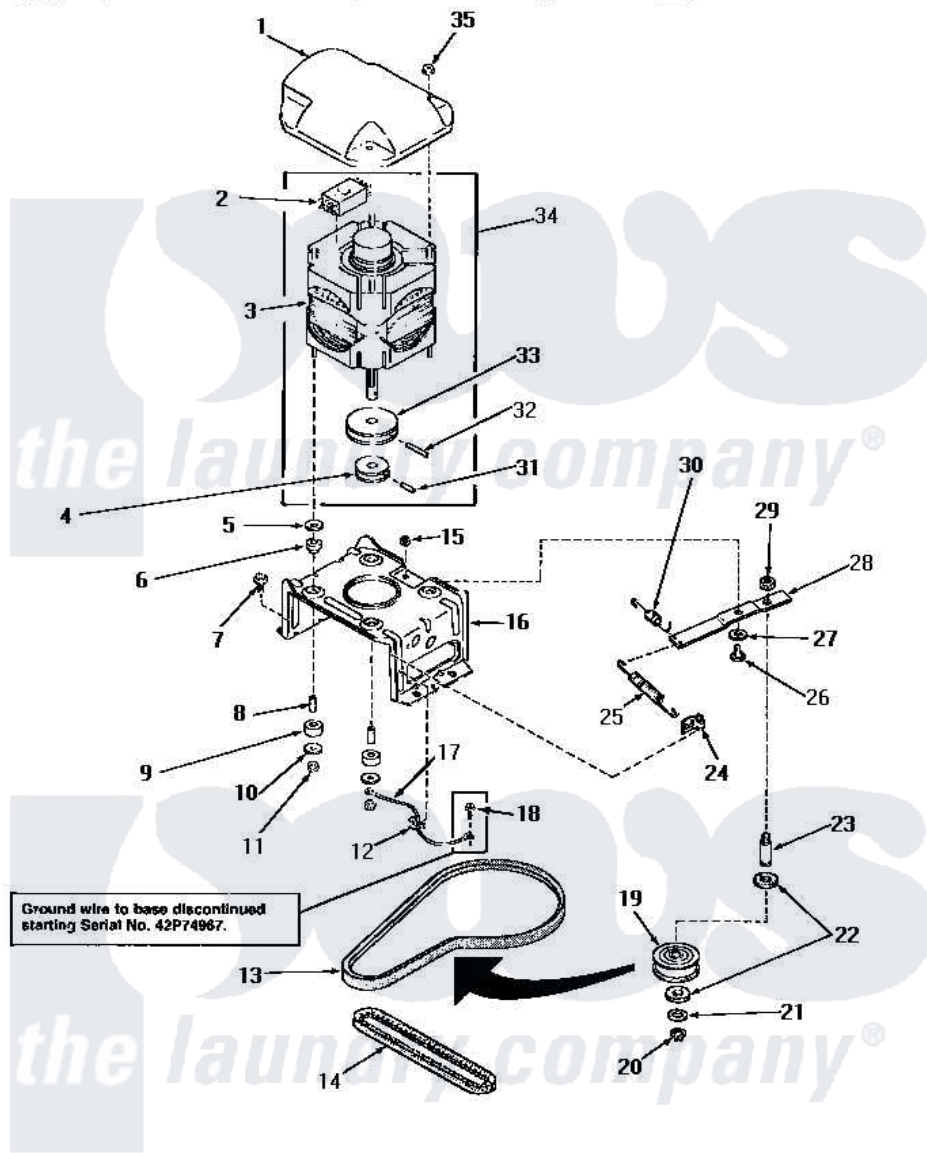

# Amana NA6331 13 - MOTOR, MTG BRACKET, BELTS & IDLER ASSY

## MOTOR, MOUNTING BRACKET, BELTS AND IDLER ASSEMBLY

Amana [Residential Amana NA6331 Washer Parts](#) Parts Diagram 13 - MOTOR, MTG BRACKET, BELTS & IDLER ASSY  
 Click on the part number to view part

Item	Original Part Number	Replaced By	Status	Part Description
1	<a href="#">27136</a>			Shield, Motor
2	30897A	<a href="#">30897AP</a>		Switch- MO
"	24140		Not Available	SWITCH,MOTOR
3	30897	<a href="#">27179P</a>		Motor-Drve
4	Y27104		Not Available	PULLEY,MOTOR
5	03888		Not Available	WASHER
6	<a href="#">01952A</a>			Mounting, Rubber
7	Y31645	<a href="#">27001200</a>		Screw
8	27181		Not Available	SPACER,MOTOR
9	01953		Not Available	WASHER,LOWER MOTOR MOU
10	03888		Not Available	WASHER
11	<a href="#">23604</a>			Nut, Hex 10-32 Lock
12	Y00161	<a href="#">B5733302</a>		Clip, Ground
13	<a href="#">28808</a>			Belt, Agitate And Spin
14	<a href="#">27155</a>			Belt, Pump
15	52566	<a href="#">27001225</a>		Nut, Jam Mid Lock 1/4-20

16	<a href="#">28791</a>		Bracket, Motor Mount
17	Y00000000	Not Available	SEE NOTE GROUND WIRE, GREEN
18	26592	Not Available	HEX HEAD SCREW
19	28800	Not Available	WHEEL, IDLER
20	<a href="#">23748</a>		Ring, Retaining
21	<a href="#">52549</a>		Washer, 501 ID X3/4 Odx
22	<a href="#">Y29443</a>		Washer, Felt
23	<a href="#">28802</a>		Shaft, Idler
24	<a href="#">28849</a>		Clip, Spring
25	28807	<a href="#">37366</a>	Spring, Idler
26	27229	<a href="#">40038901</a>	Screw, 1/4-20
27	81392	<a href="#">40054701</a>	Washer
28	31054	<a href="#">40041002</a>	Lever, Idler
29	28803	<a href="#">2221070</a>	Clamp, Nylon
30	30620	Not Available	SPRING, IDLER LEVER HEL
31	<a href="#">10416</a>		Pin, Roll
32	<a href="#">23750</a>		Pin, Roll
33	27171	Not Available	PULLEY, MOTOR
34	27658	<a href="#">27179P</a>	Motor-Drive
35	<a href="#">27201</a>		Locknut
NI	20605	Not Available	LUBE, HI TEMPERATURE-56
"	258P3	Not Available	KIT, CAPACITOR