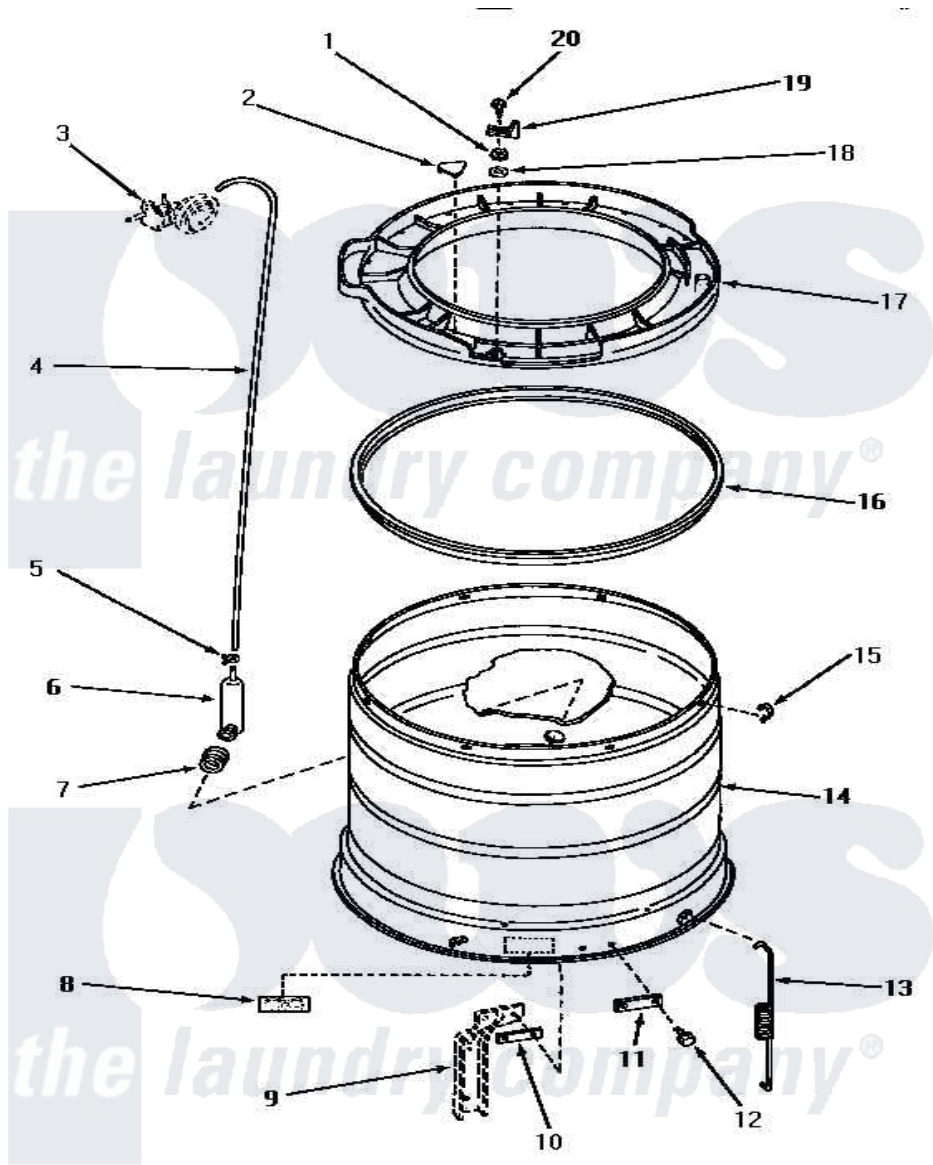

Amana NA6331 14 - OUTER TUB, COVER & PRESSURE HOSE

OUTER TUB, COVER AND PRESSURE HOSE

Amana [Residential Amana NA6331 Washer Parts](#) Parts Diagram 14 - OUTER TUB, COVER & PRESSURE HOSE
 Click on the part number to view part

Item	Original Part Number	Replaced By	Status	Part Description
1	03815			Lockwasher, No.10 Ext Shk
2	29901		Not Available	PLUG,SNAP-IN-OUTER TUB
3	Y00000000		Not Available	SEE NOTE PRESSURE SWITCH
4	29213	39125		Tubing 31
5	Y22294	596669		Clamp, Manifold
6	30243	40008501		Assembly, Pressure Bulb
7	29175	40037801		Grommet
8	Y27195		Not Available	STICKER
9	Y00000000		Not Available	SEE NOTE SUPPORT LEG
10	27927			Plate, Leg .032
11	27926			Plate, Leg .063
12	27205	40128701		Screw, 5/16-18 X .50
13	27239			Spring, Leg
14	30508		Not Available	TUB,OUTER
"	30509		Not Available	OUTER TUB
15	Y27017		Not Available	CLIP,SPRING

16	27184		Gasket, Tub Cover
17	31141	31153	Cover Outer Tub
18	23425	Not Available	WASHER,7/32IDX7/16ODX.
19	27247		Trigger, Out-Of-Bal Swi
20	27523	Not Available	SCREW